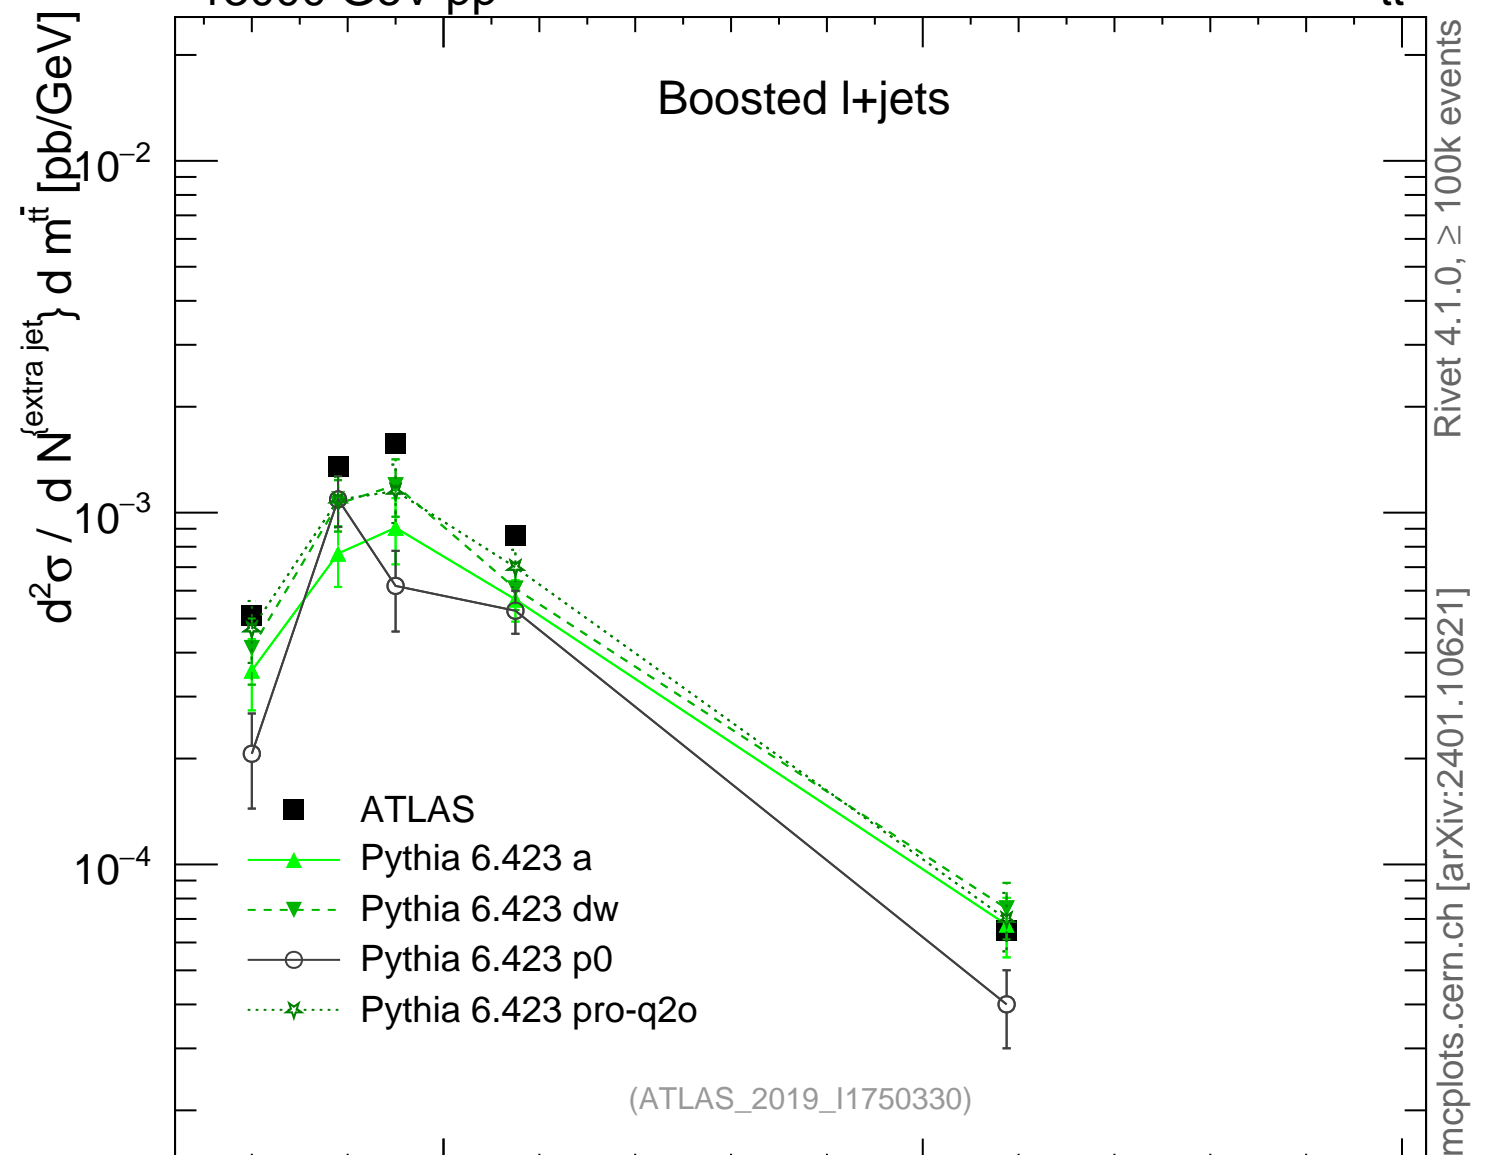

13000 GeV pp

tt

Boosted t+jets

Rivet 4.1.0, ≥ 100k events

mcplots.cern.ch [arXiv:2401.10621]