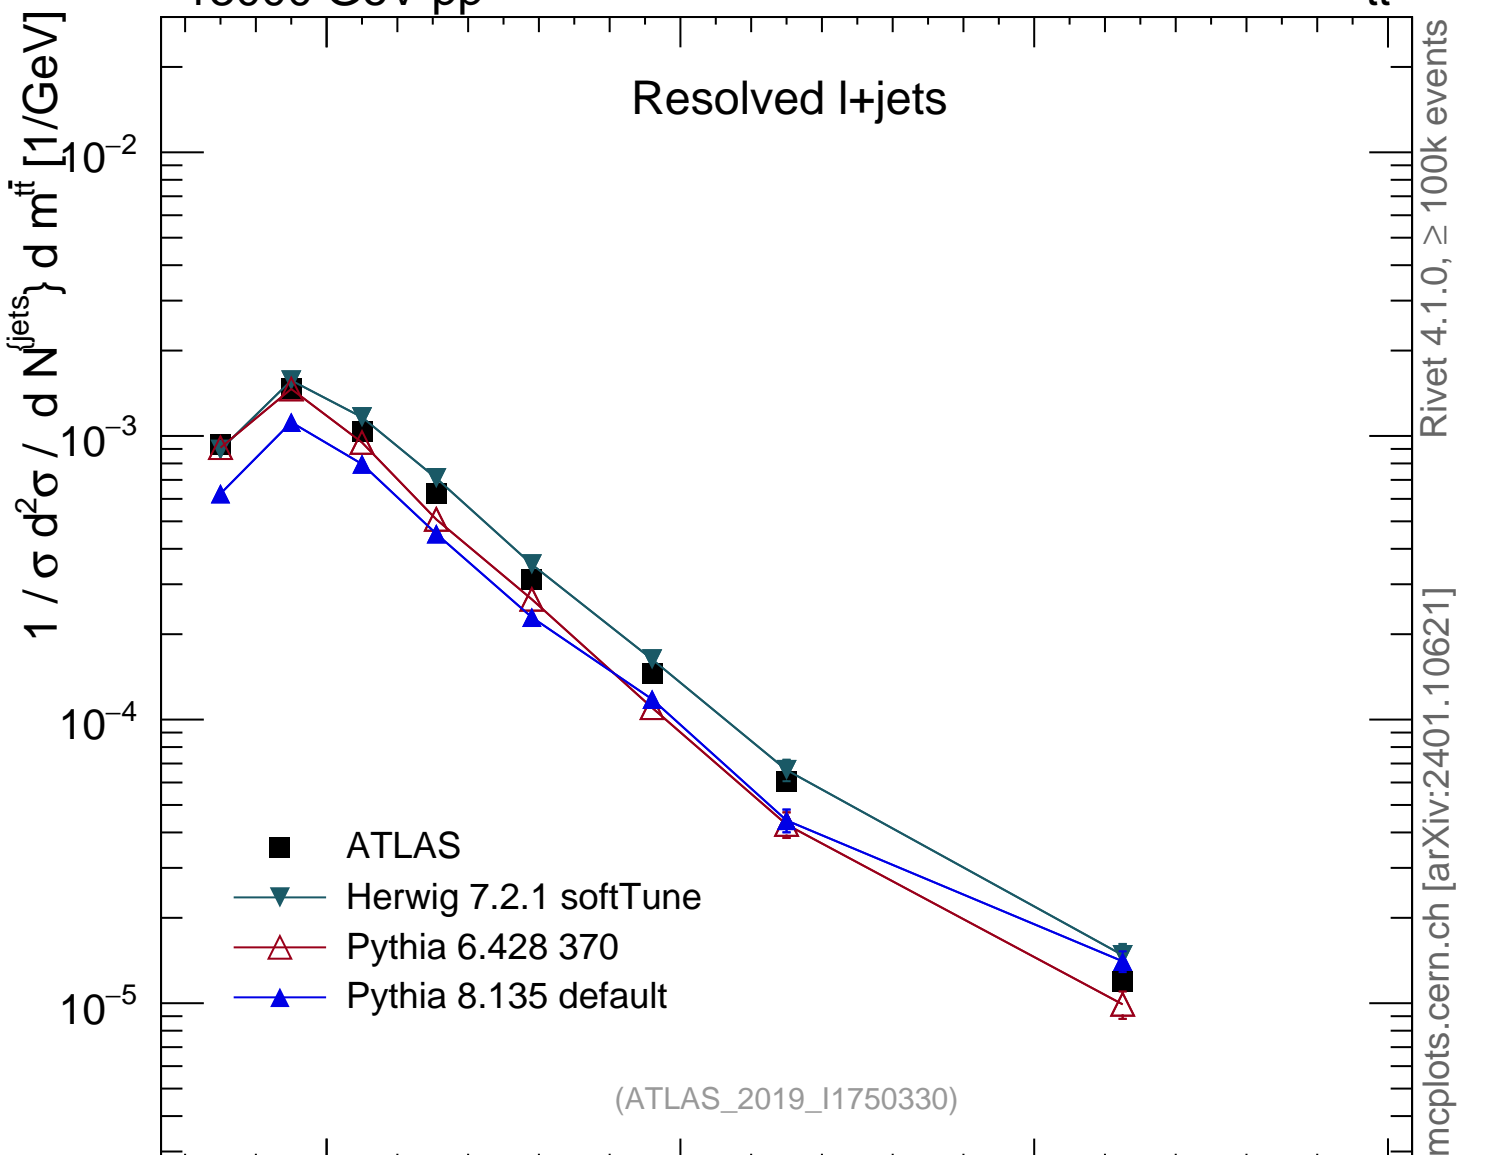

13000 GeV pp

tt

Resolved l+jets

mcplots.cern.ch [arXiv:2401.10621]

Rivet 4.1.0, ≥ 100k events