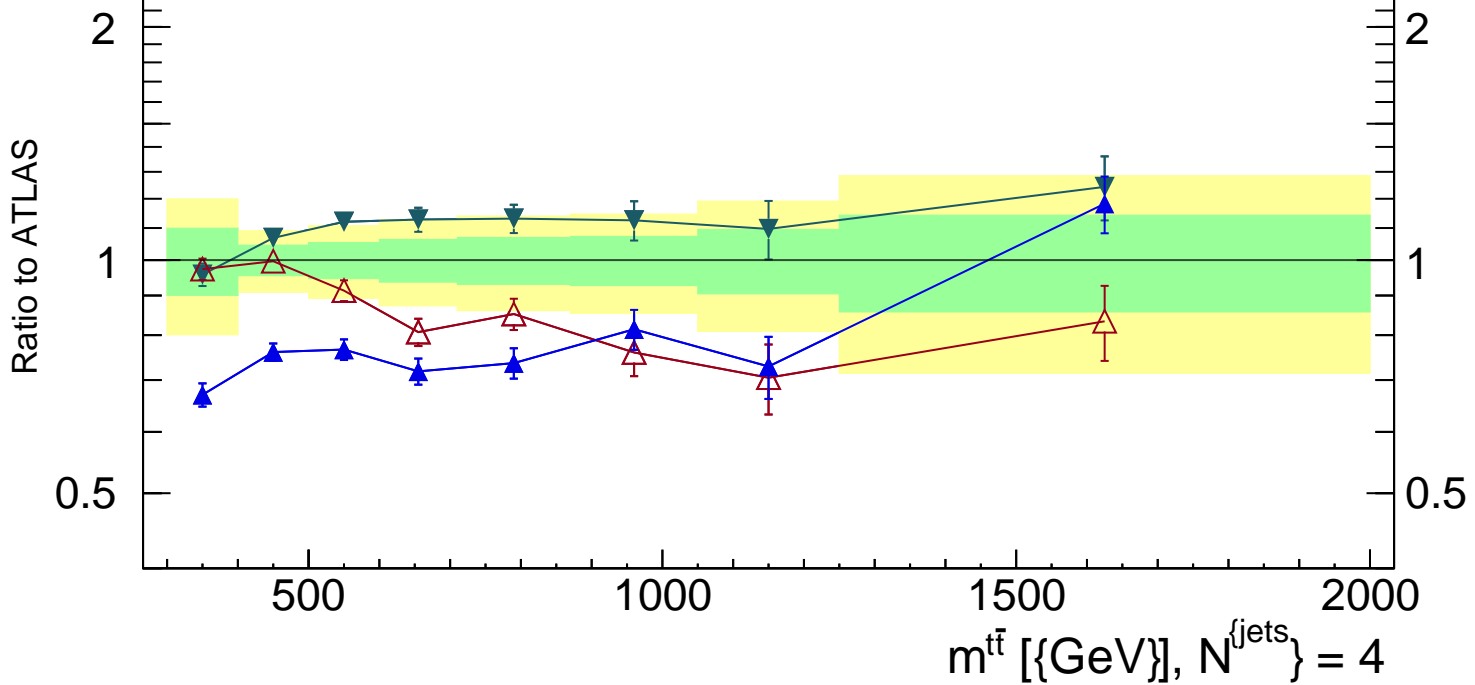

13000 GeV pp

tt

Resolved l+jets

mcplots.cern.ch [arXiv:2401.10621]

Rivet 4.1.0, ≥ 100k events