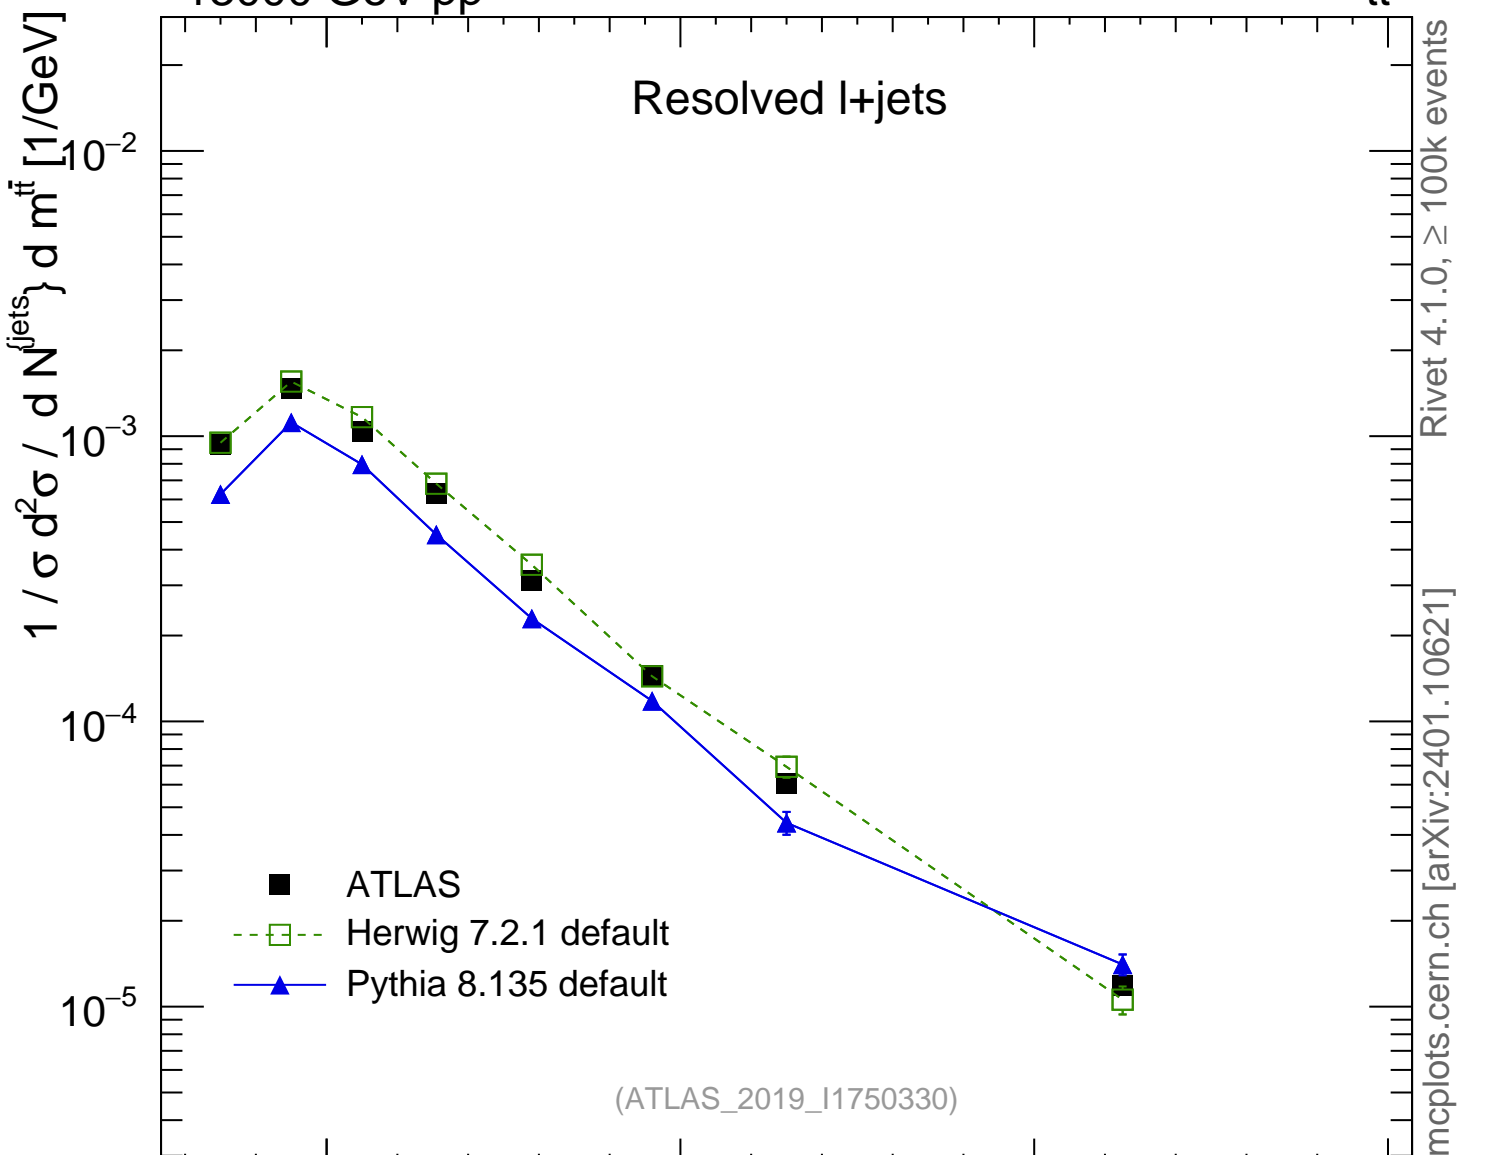

13000 GeV pp

tt

Resolved l+jets

mcplots.cern.ch [arXiv:2401.10621]

Rivet 4.1.0, ≥ 100k events