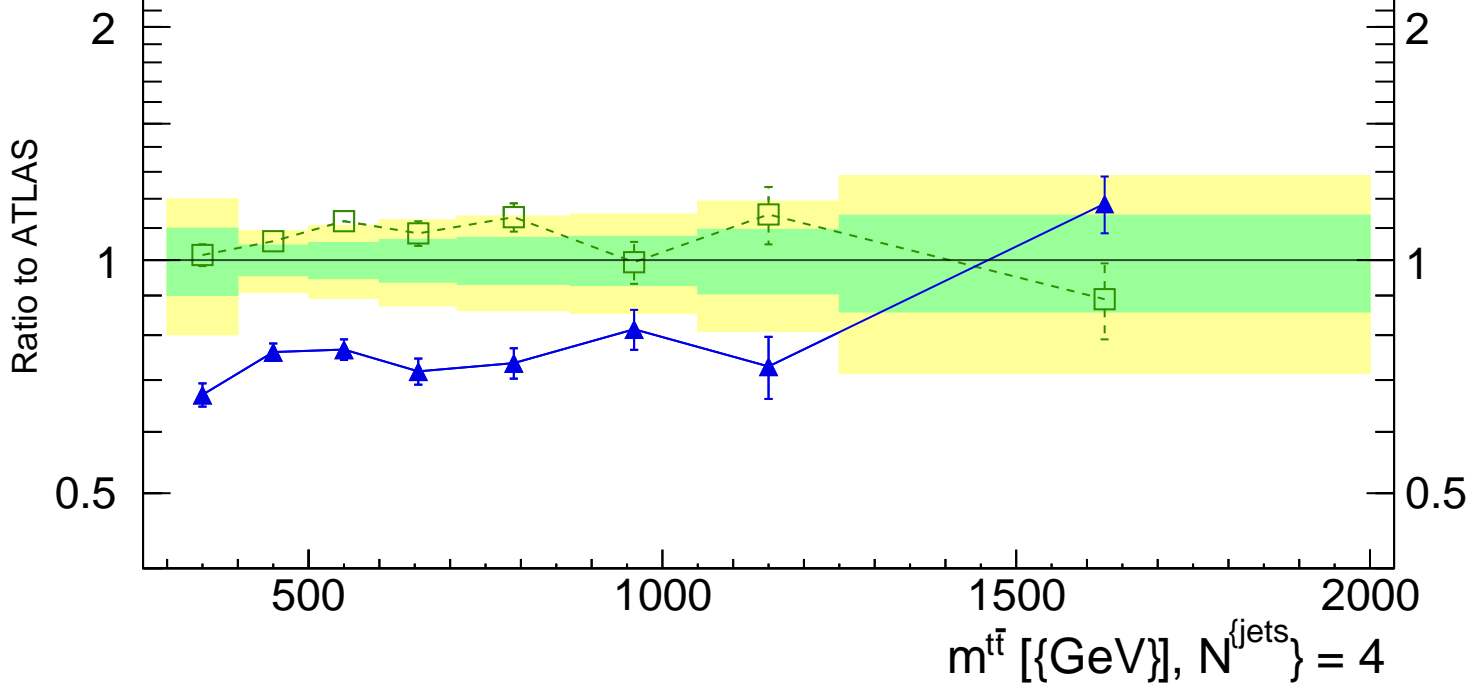

13000 GeV pp

tt

Resolved l+jets

mcplots.cern.ch [arXiv:2401.10621]

Rivet 4.1.0, ≥ 100k events