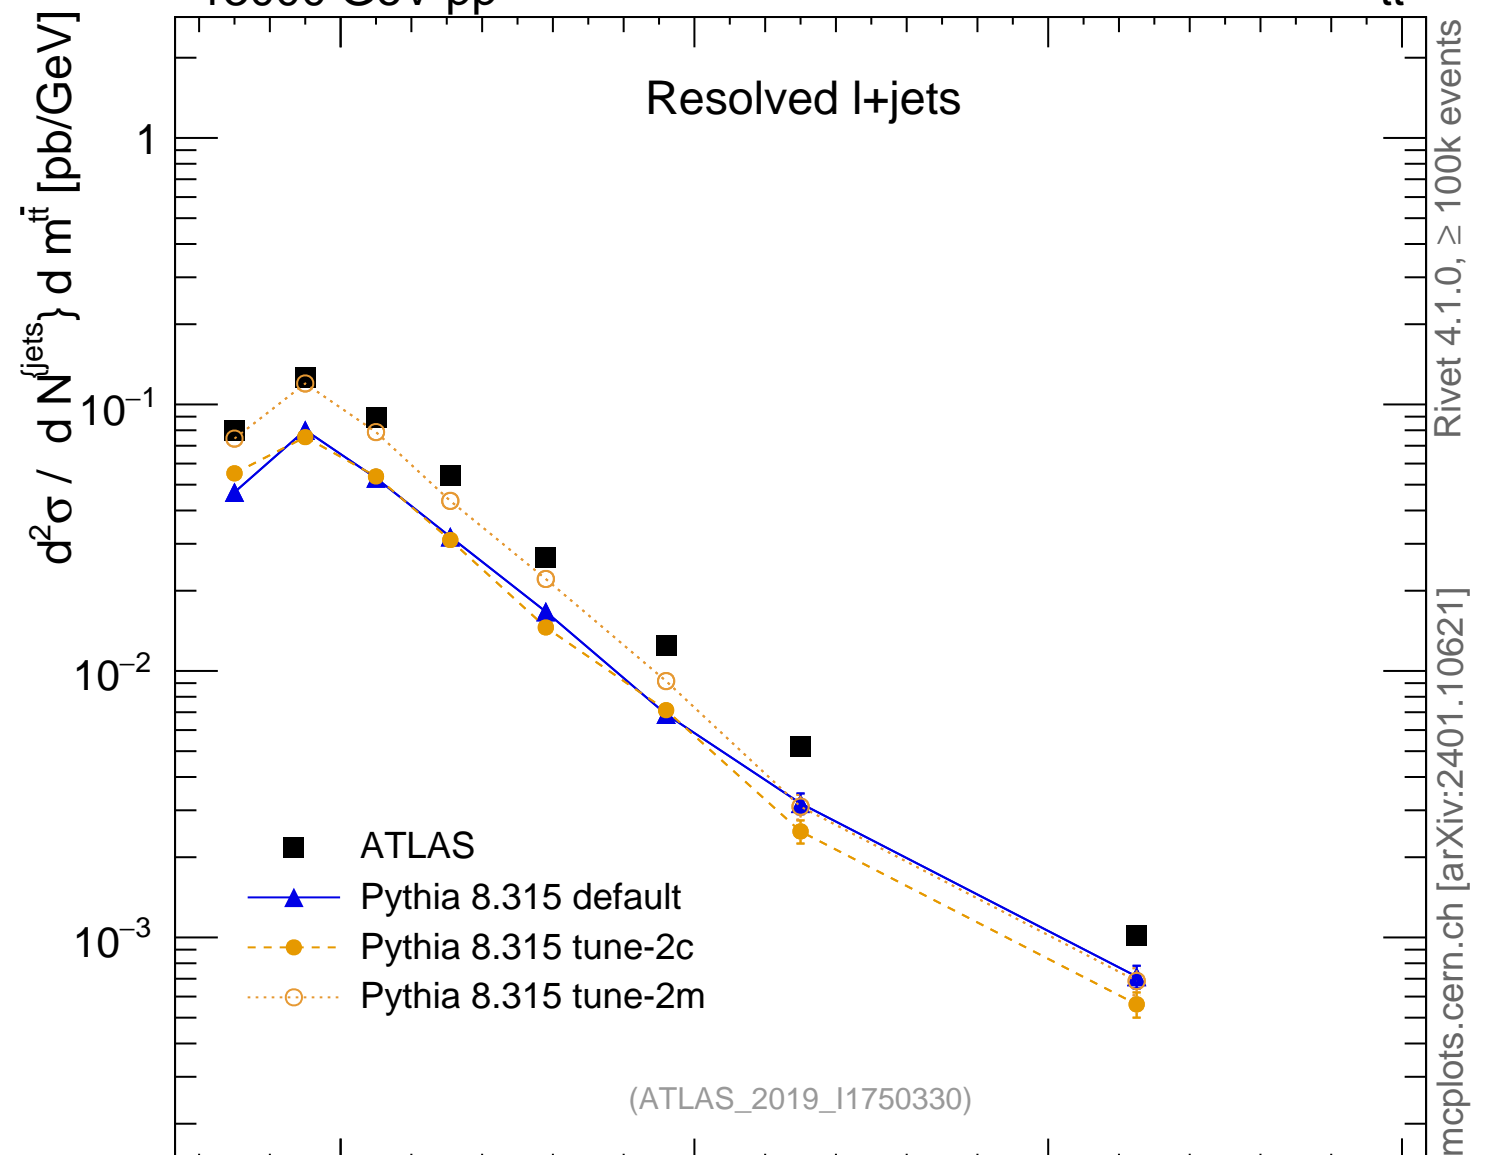

13000 GeV pp

tt

Resolved l+jets

Rivet 4.1.0, ≥ 100k events

mcplots.cern.ch [arXiv:2401.10621]