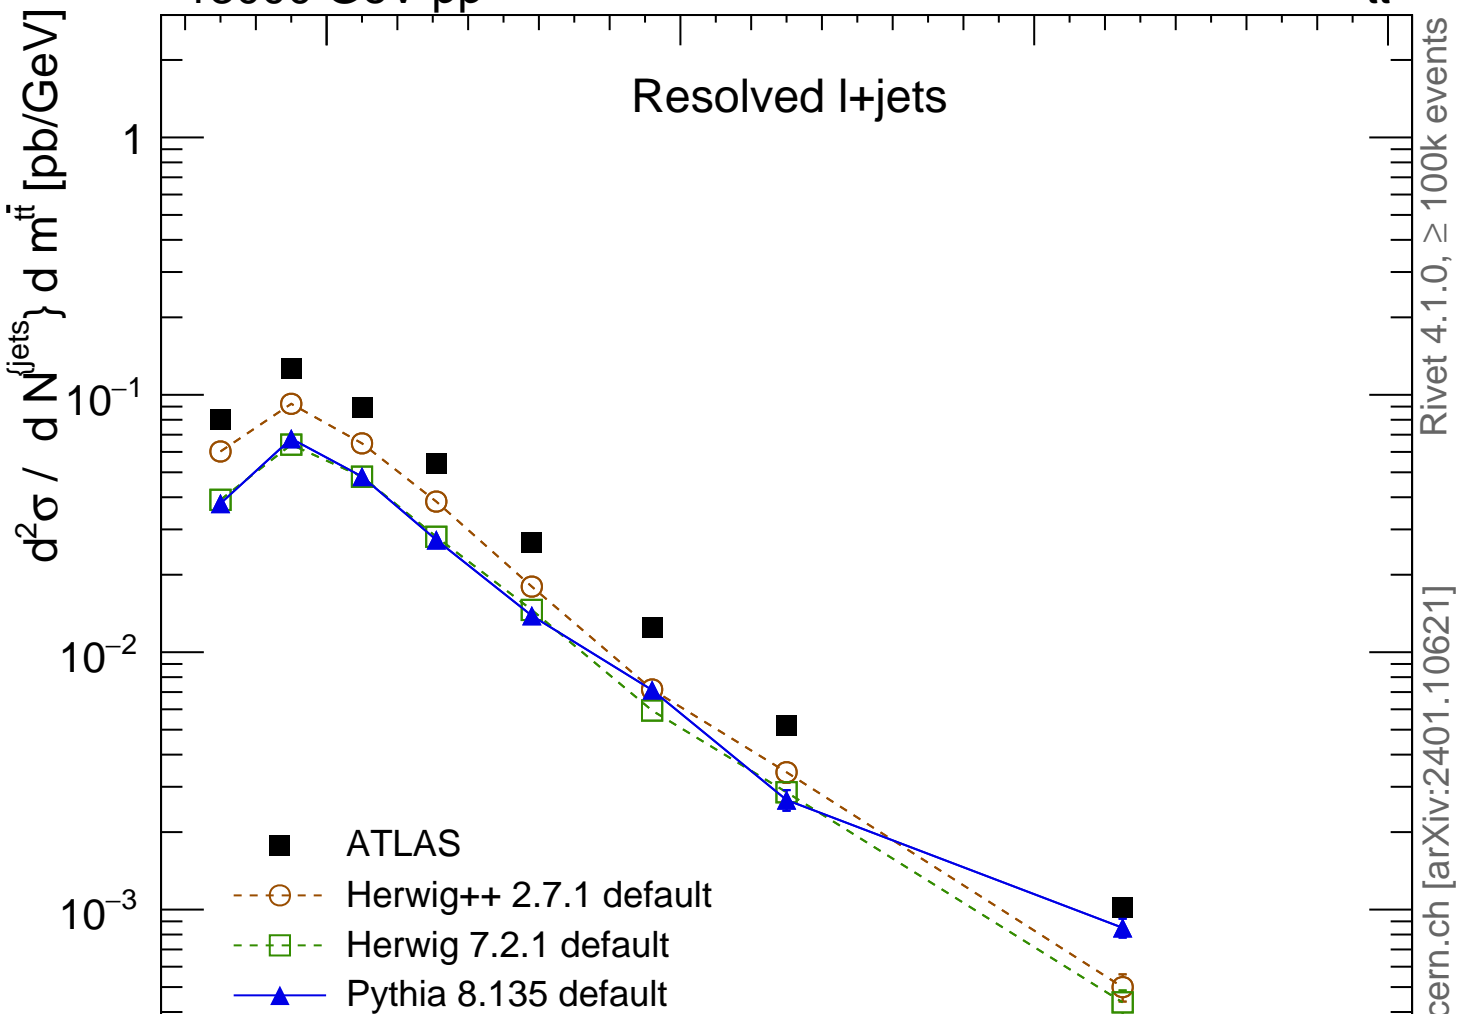

13000 GeV pp

tt

Resolved l+jets

Rivet 4.1.0, ≥ 100k events

mcplots.cern.ch [arXiv:2401.10621]