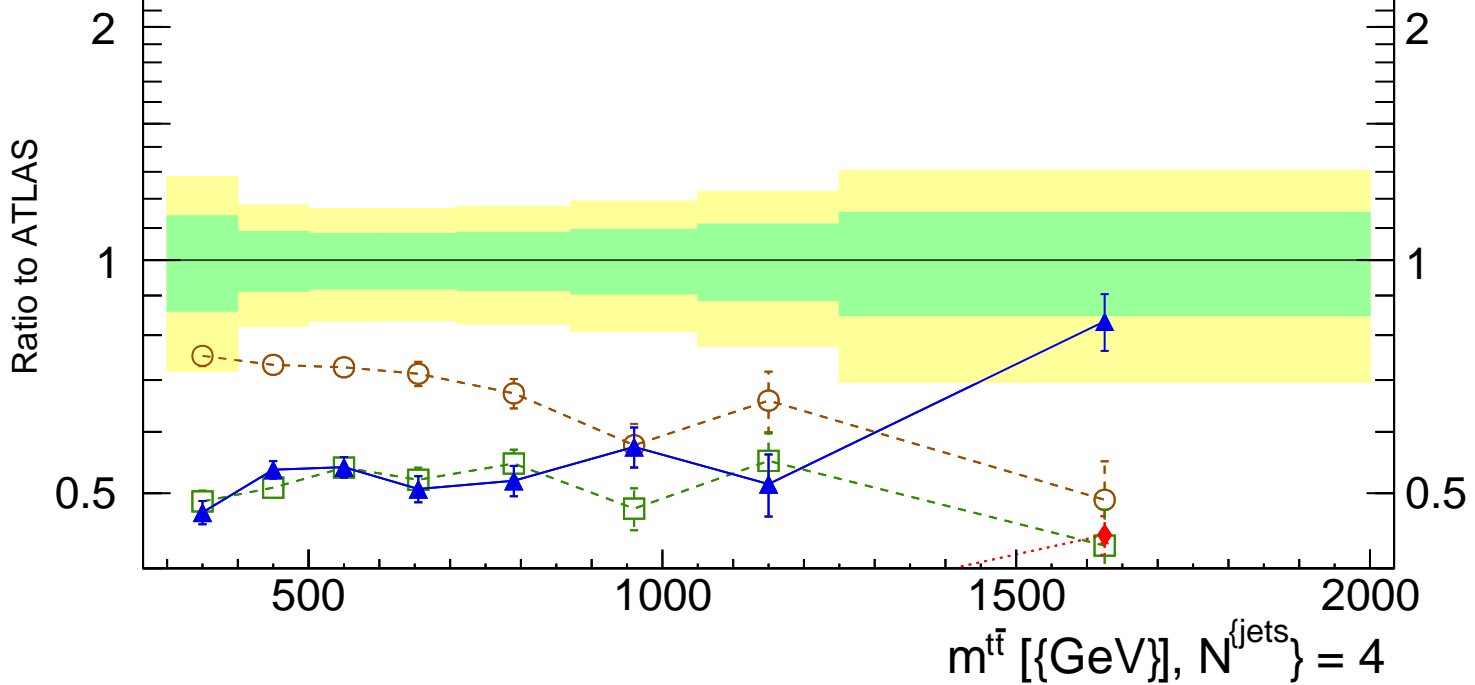

13000 GeV pp

tt

Resolved l+jets

mcplots.cern.ch [arXiv:2401.10621]

Rivet 4.1.0, ≥ 100k events