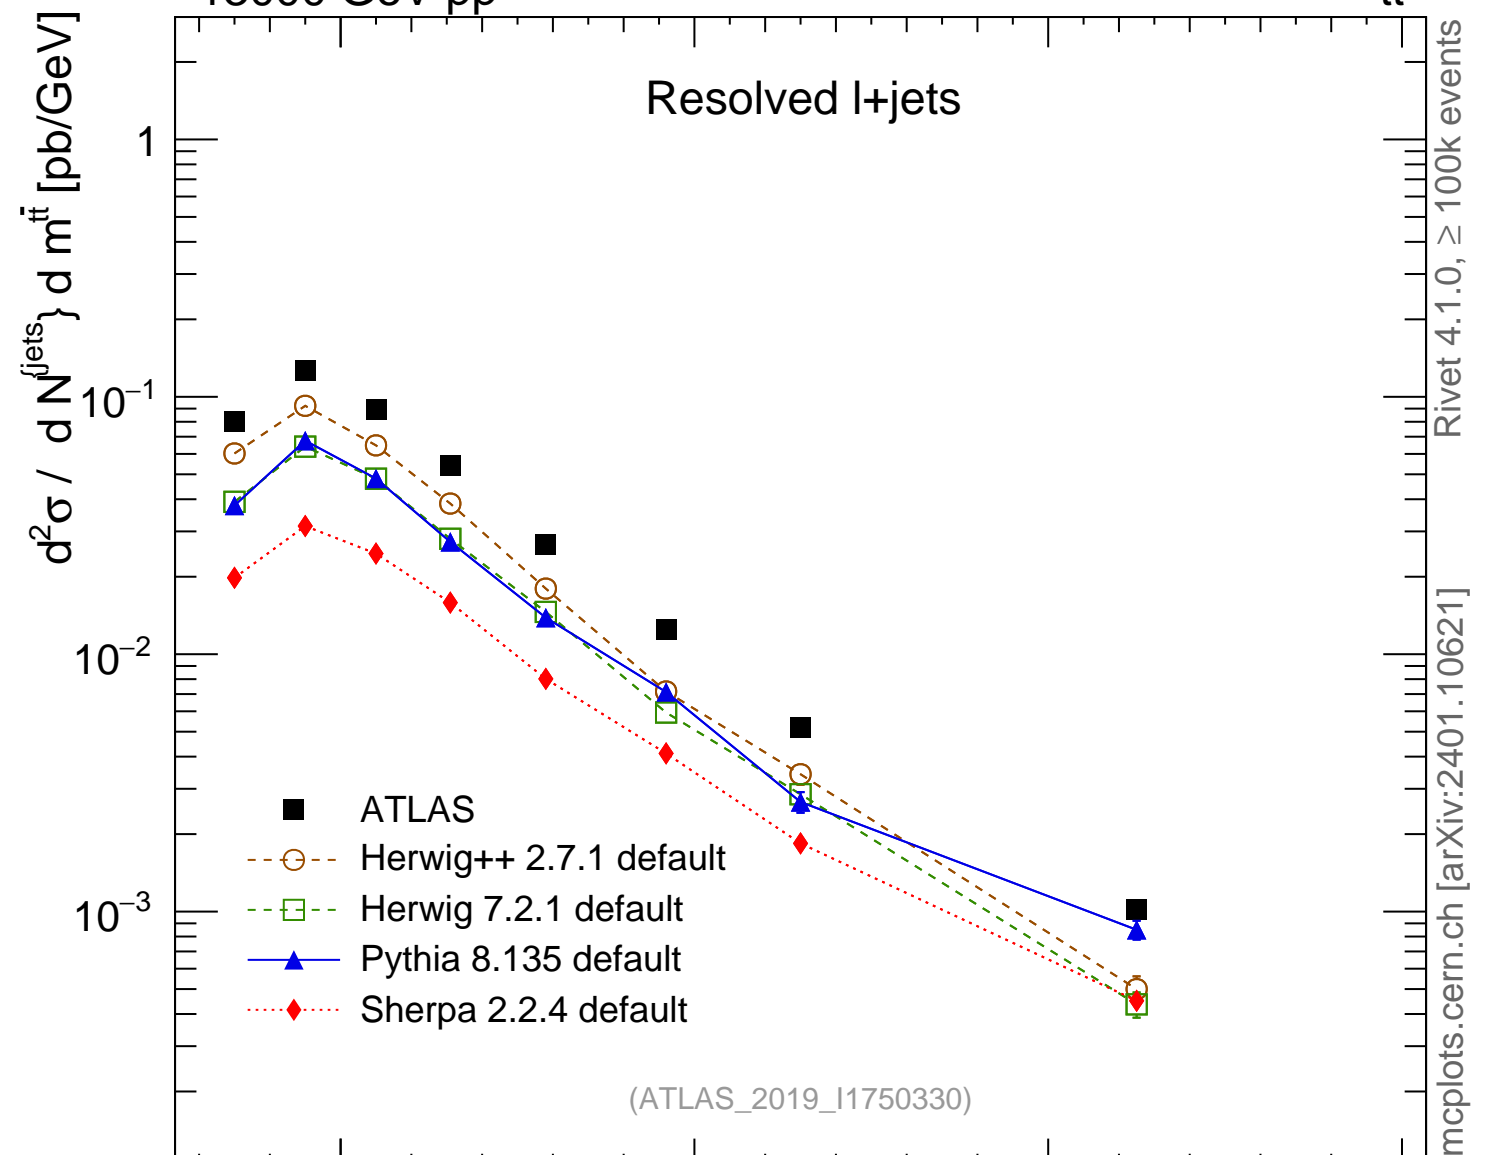

13000 GeV pp

tt

Resolved l+jets

mcplots.cern.ch [arXiv:2401.10621]

Rivet 4.1.0, ≥ 100k events