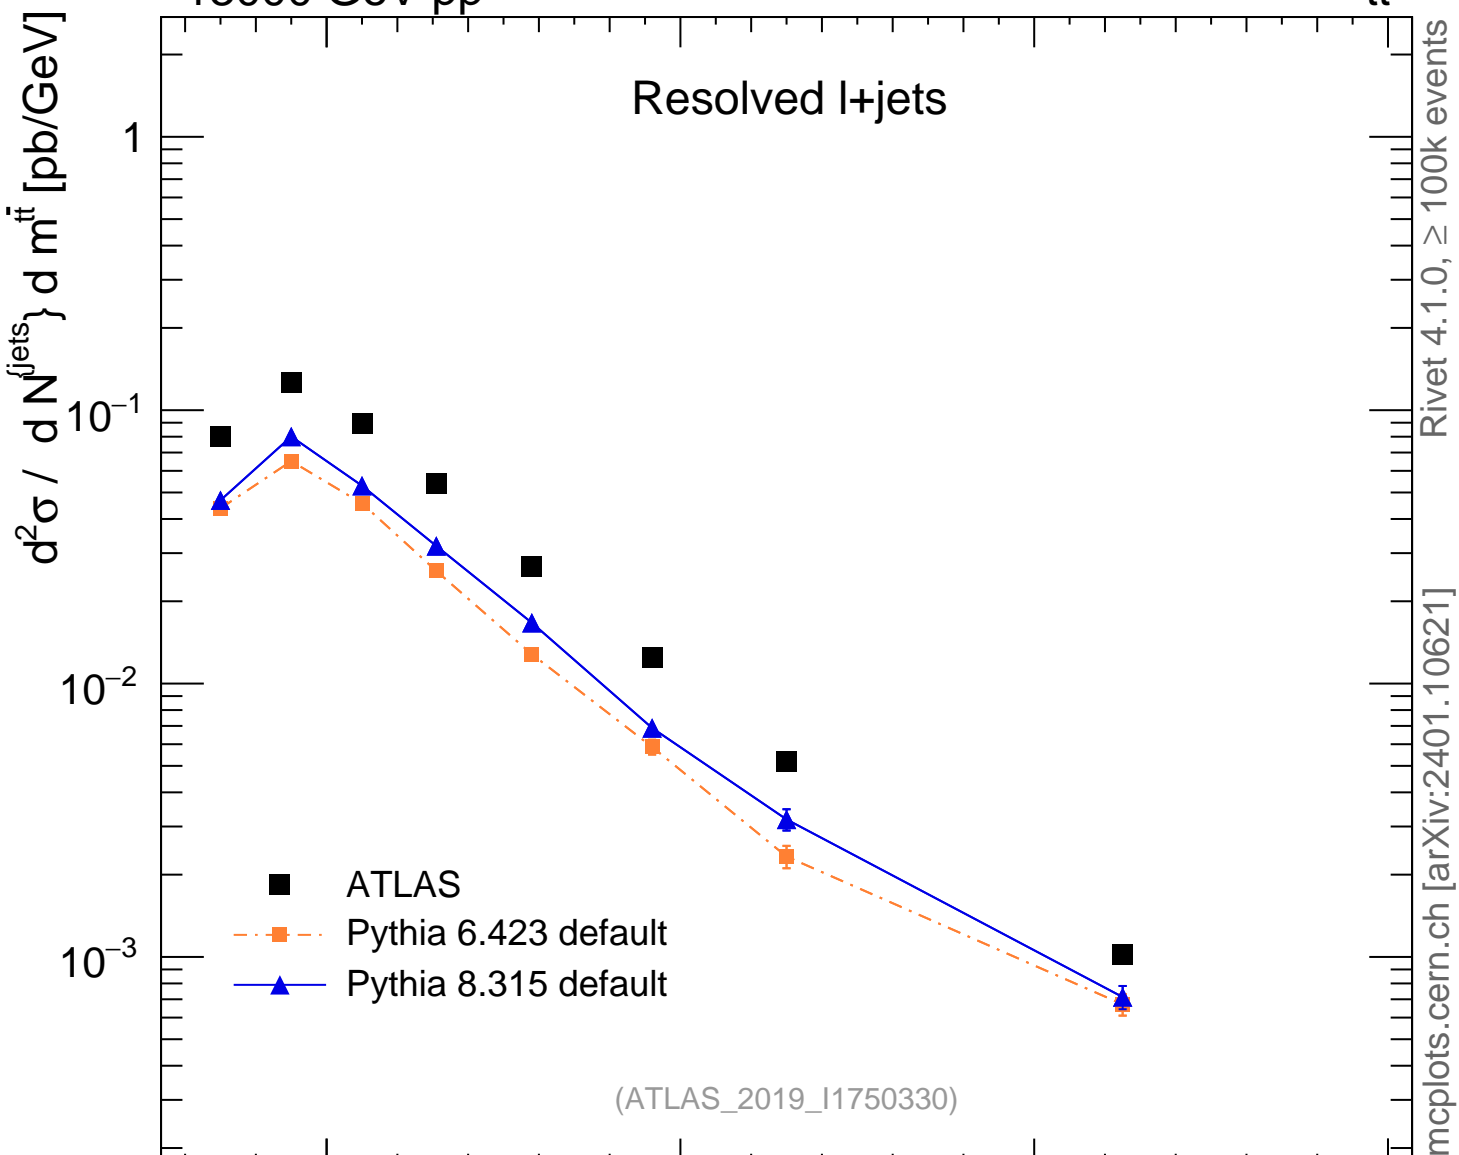

13000 GeV pp

tt

Resolved l+jets

Rivet 4.1.0, ≥ 100k events

mcplots.cern.ch [arXiv:2401.10621]