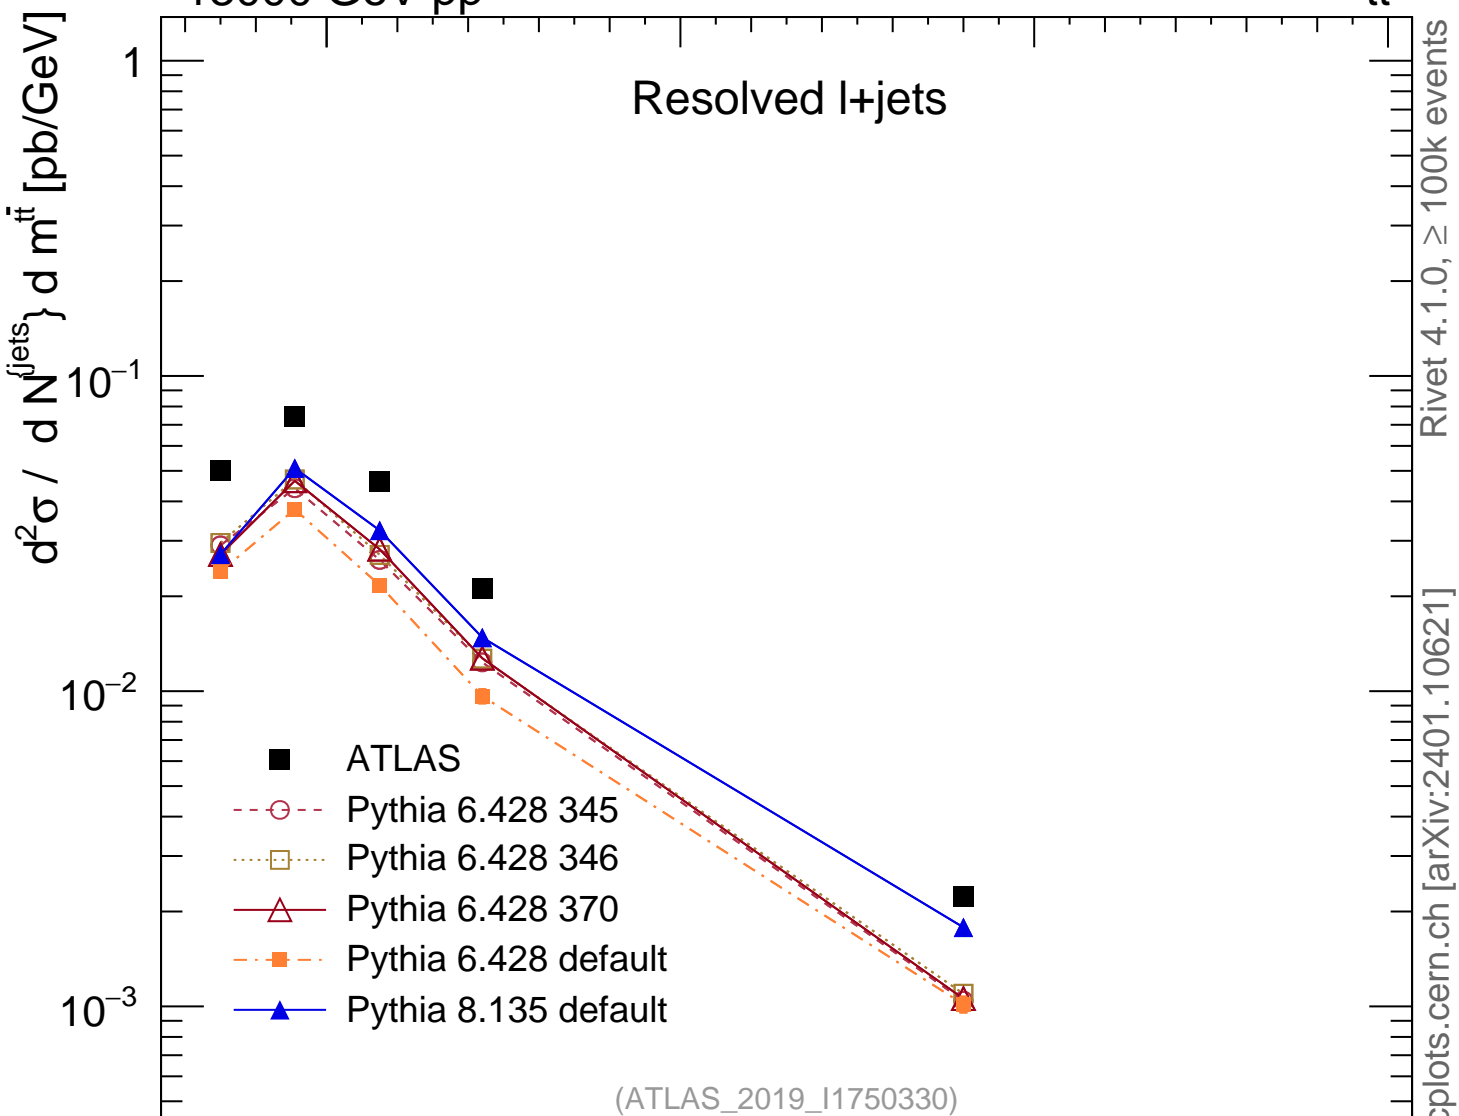

13000 GeV pp

tt

Resolved l+jets

Rivet 4.1.0, ≥ 100k events

mcplots.cern.ch [arXiv:2401.10621]