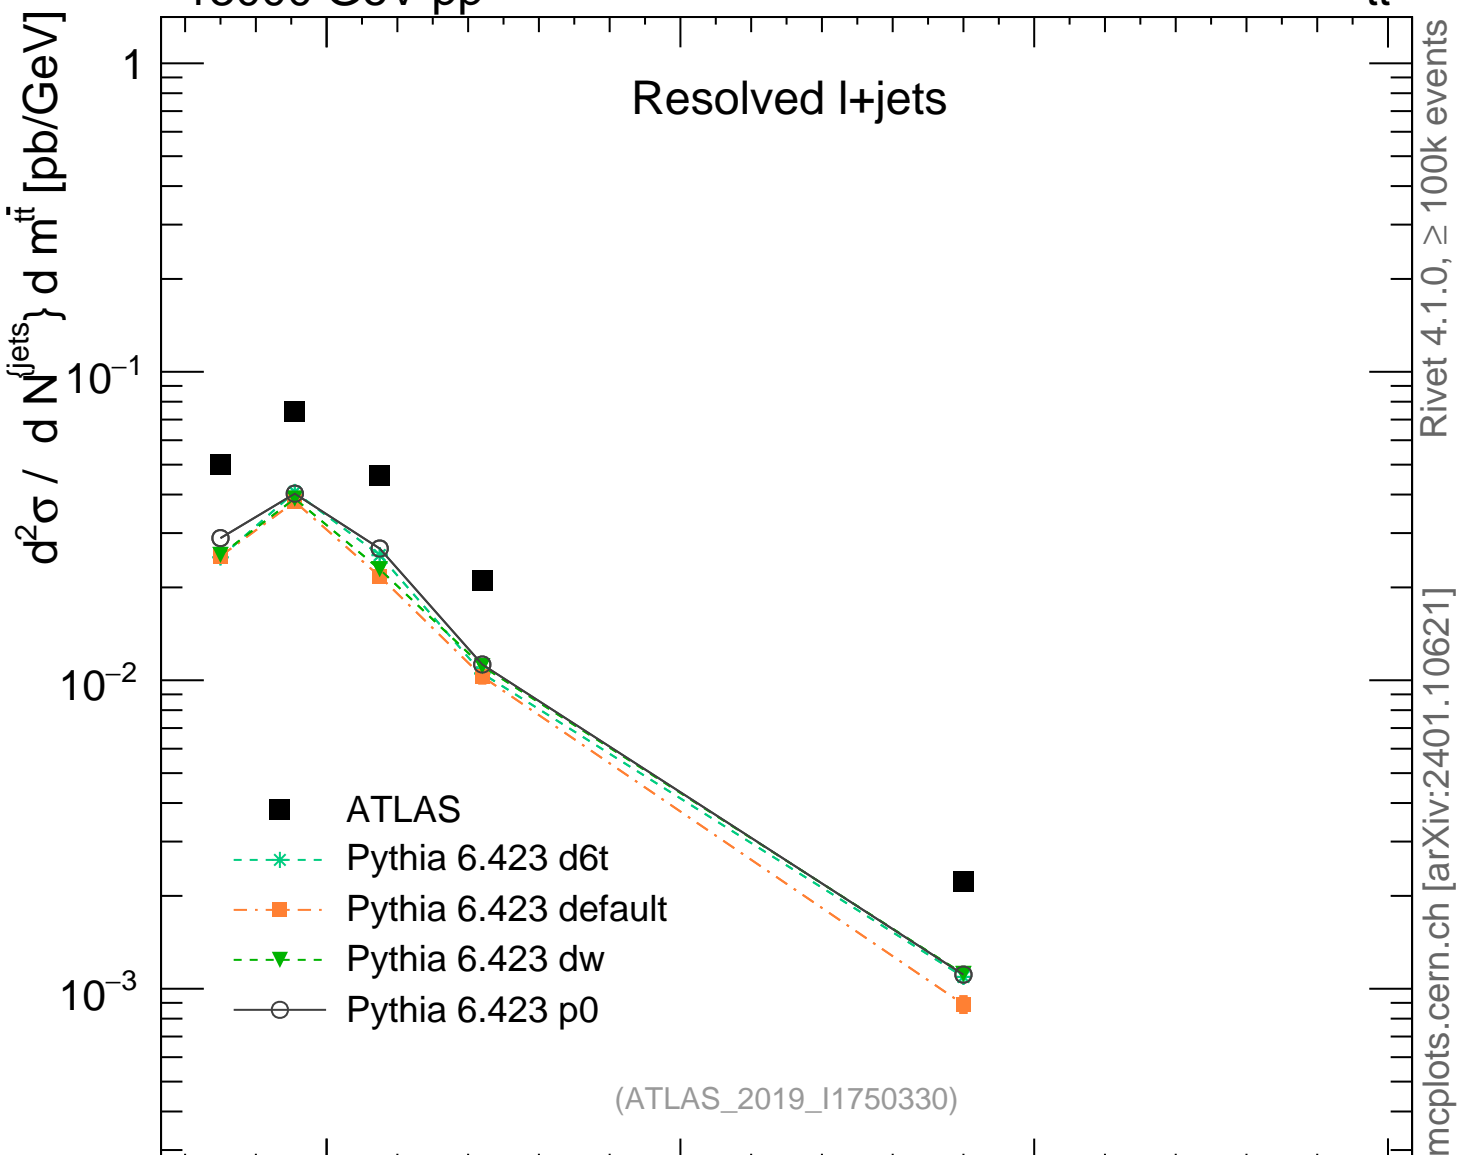

13000 GeV pp

tt

Resolved l+jets

Rivet 4.1.0, ≥ 100k events

mcplots.cern.ch [arXiv:2401.10621]