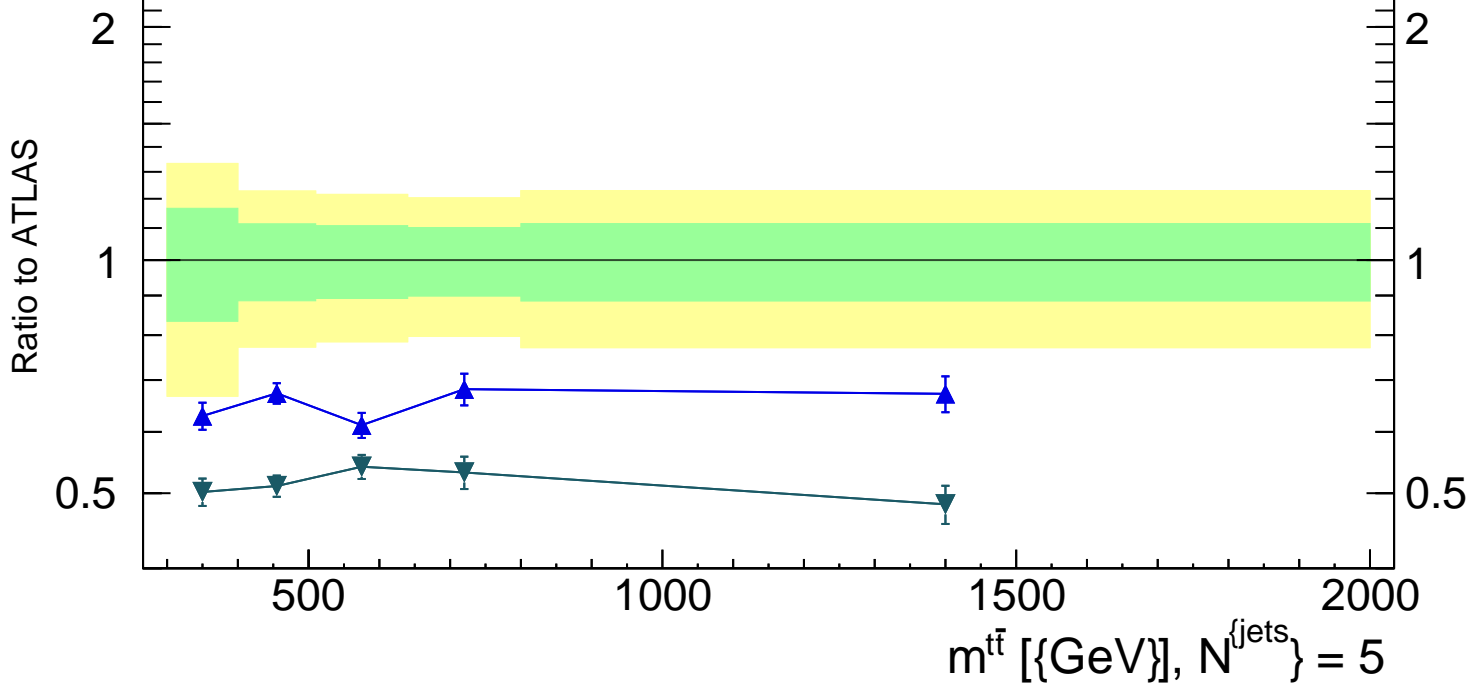

13000 GeV pp

tt

Resolved l+jets

Rivet 4.1.0, ≥ 100k events

mcplots.cern.ch [arXiv:2401.10621]

2

1

0.5