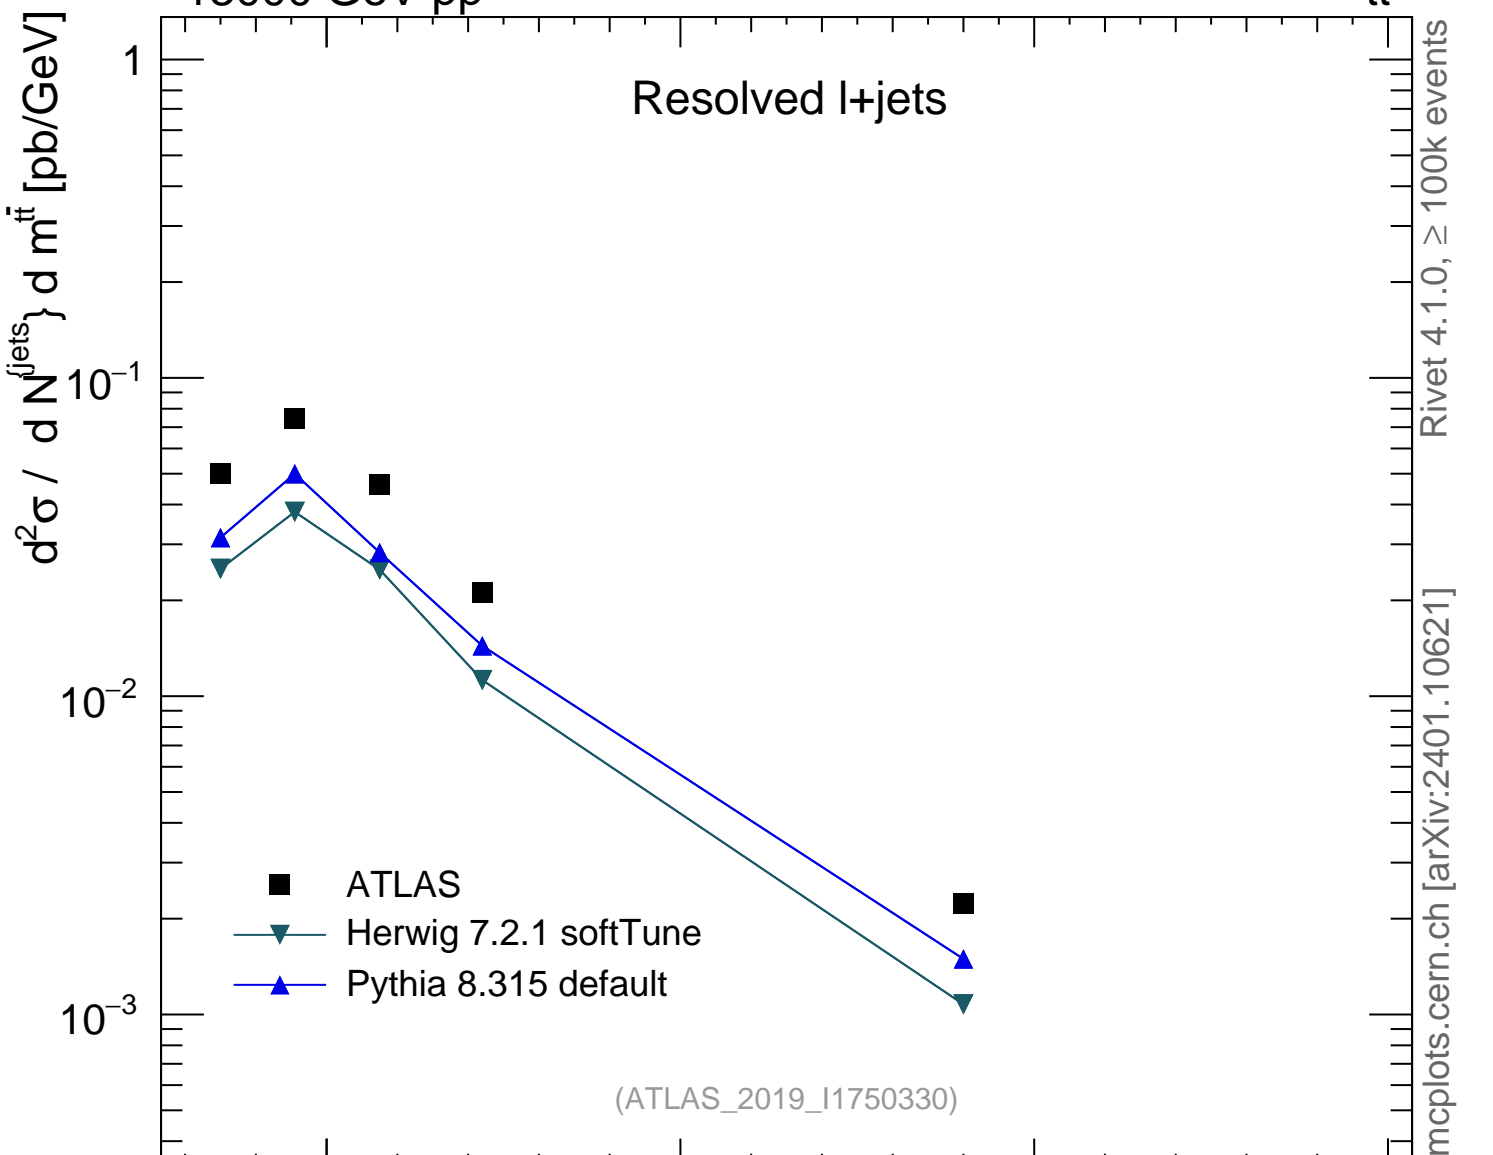

13000 GeV pp

tt

Resolved l+jets

Rivet 4.1.0, ≥ 100k events

mcplots.cern.ch [arXiv:2401.10621]

2

1

0.5