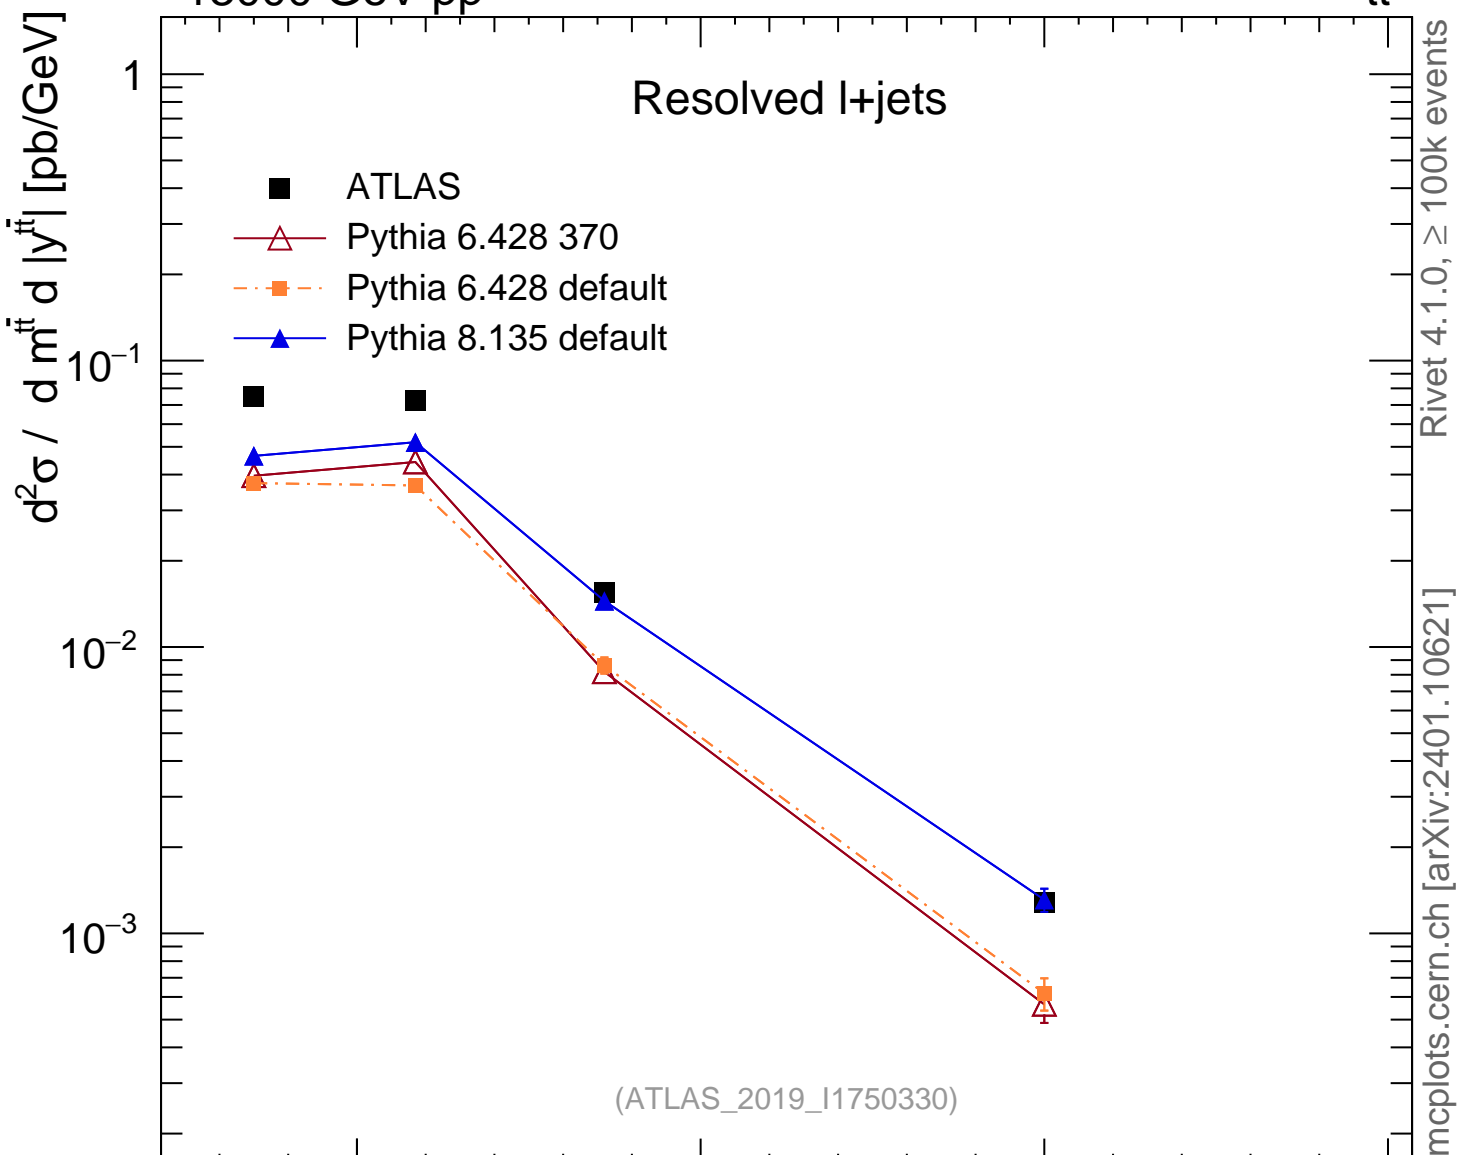

13000 GeV pp

tt

Resolved l+jets

Rivet 4.1.0, ≥ 100k events

mcplots.cern.ch [arXiv:2401.10621]

2

1

0.5