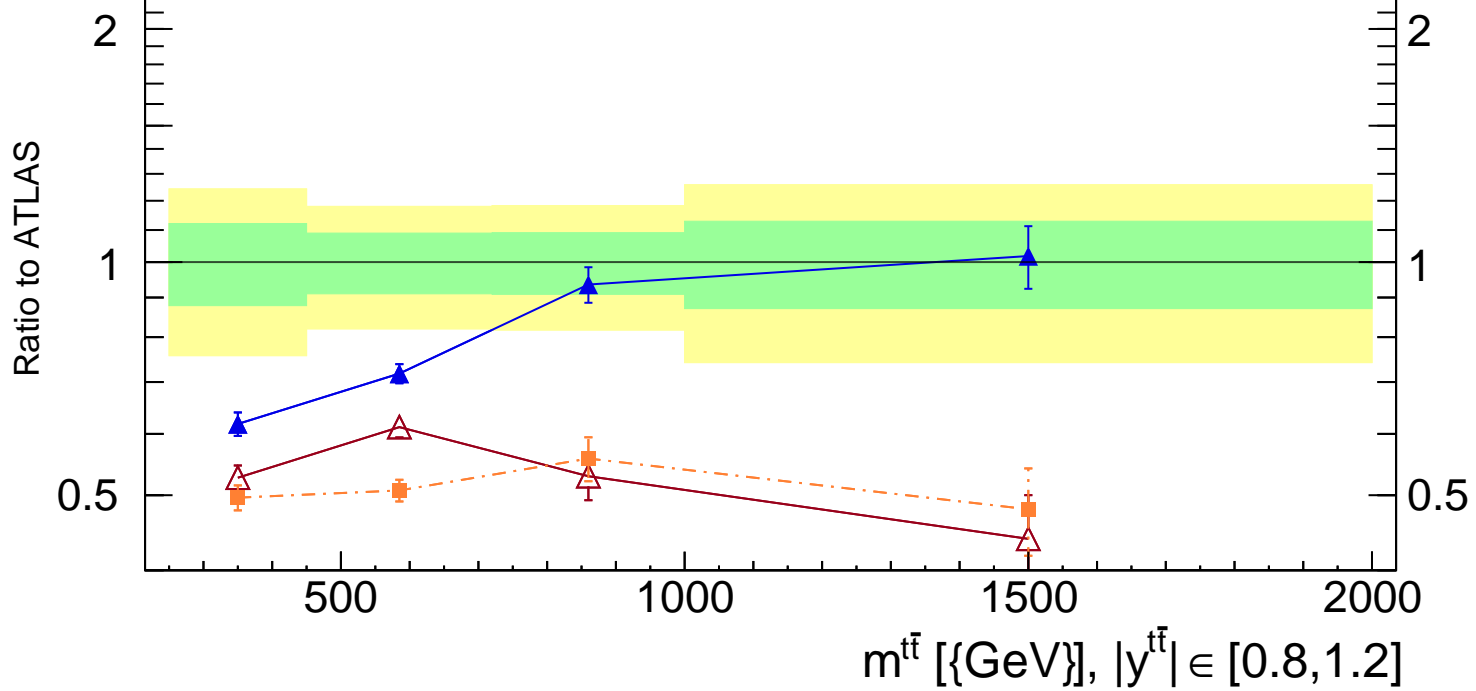

13000 GeV pp

tt

Resolved l+jets

Rivet 4.1.0, ≥ 100k events

mcplots.cern.ch [arXiv:2401.10621]

2

1

0.5