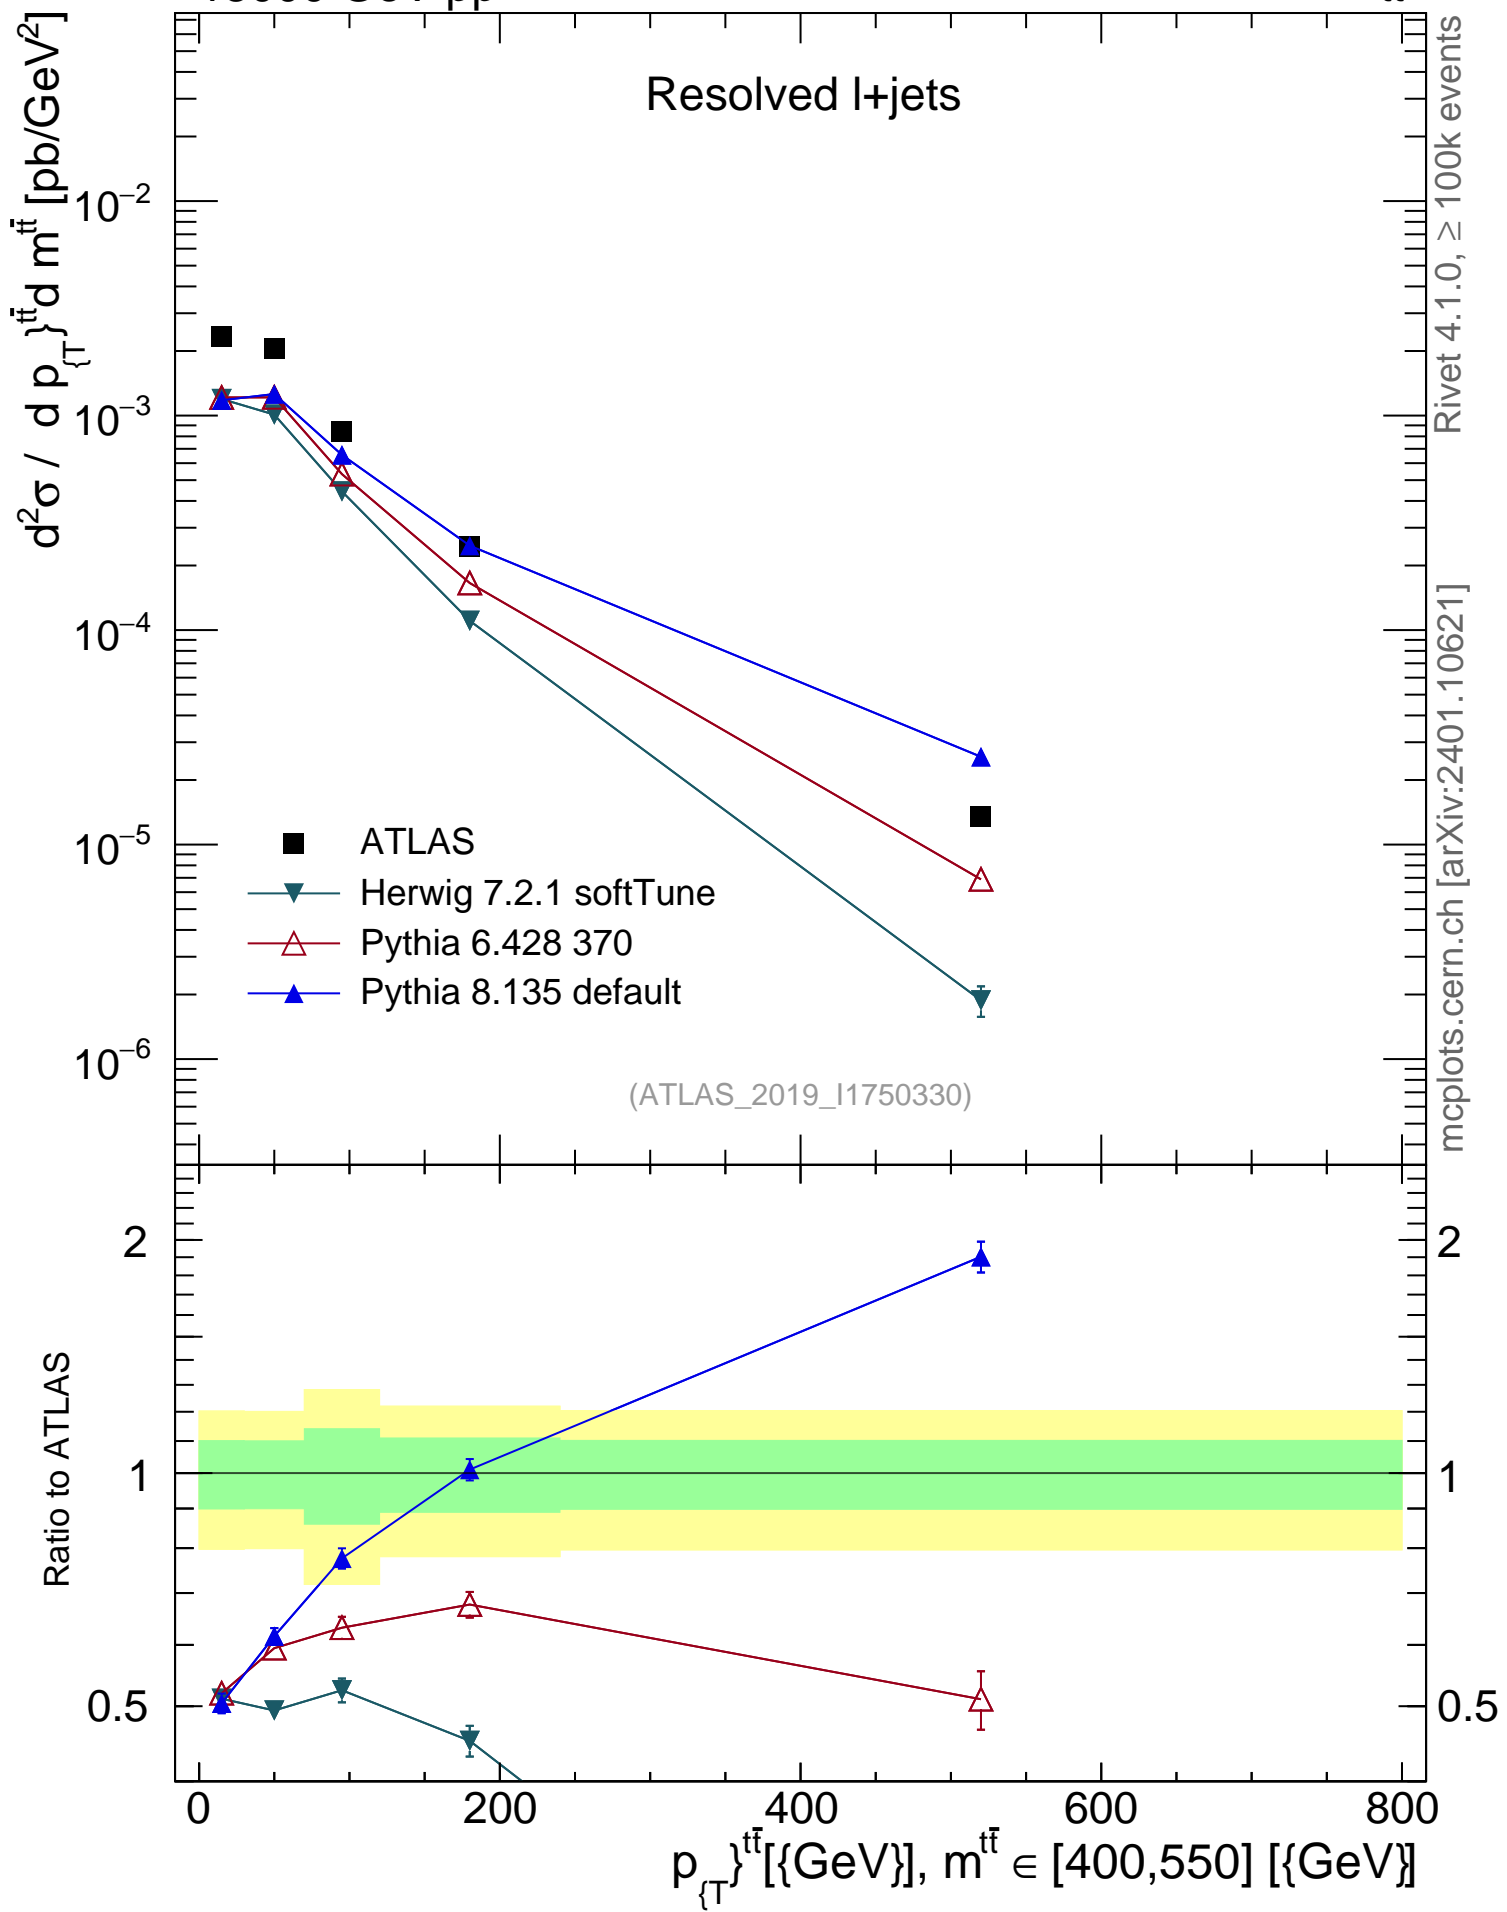

13000 GeV pp

tt

Resolved l+jets

mcplots.cern.ch [arXiv:2401.10621]

Rivet 4.1.0, ≥ 100k events