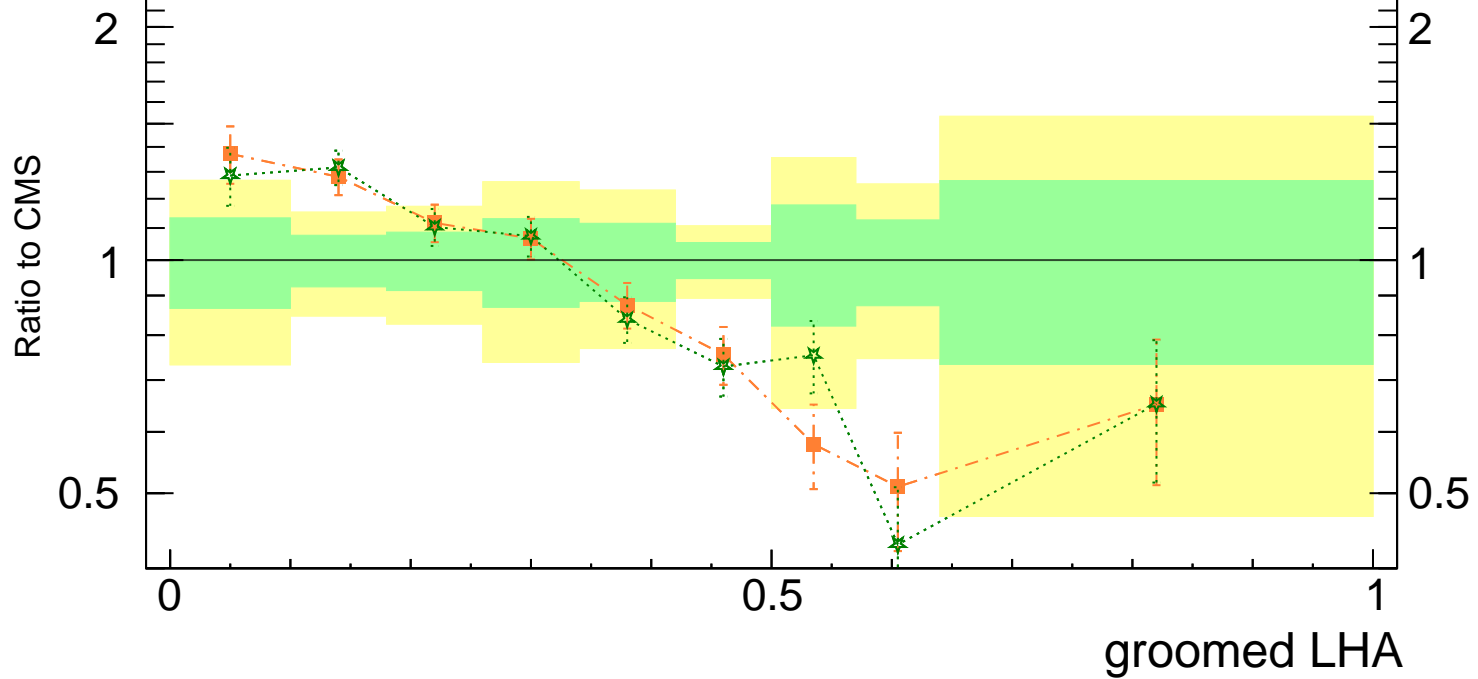

CMS, 13 TeV, AK8 jets, Z+jet region,  $65 < p_T^{\text{jet}} < 88$  GeV

(CMS\_2021\_I1920187)

mcplots.cern.ch [arXiv:2401.10621]

Rivet 4.1.0,  $\geq 100k$  events