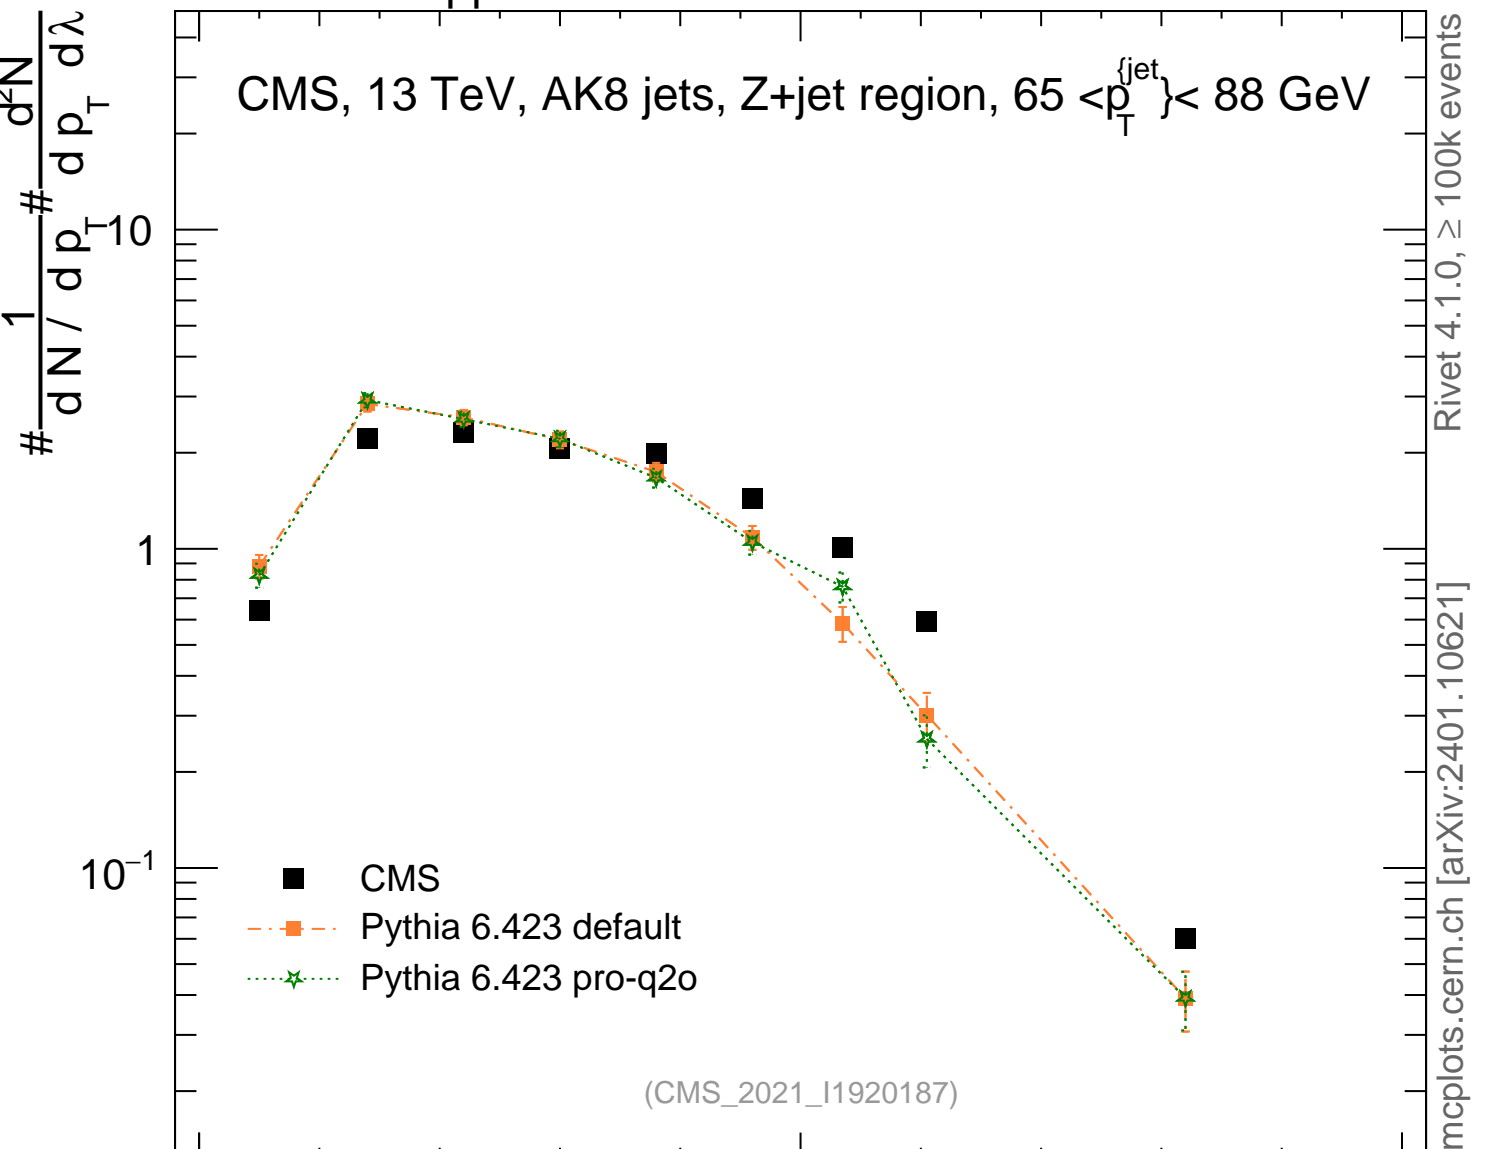

CMS, 13 TeV, AK8 jets, Z+jet region,  $65 < p_T^{\text{jet}} < 88$  GeV

(CMS\_2021\_I1920187)

mcplots.cern.ch [arXiv:2401.10621]

Rivet 4.1.0,  $\geq 100k$  events