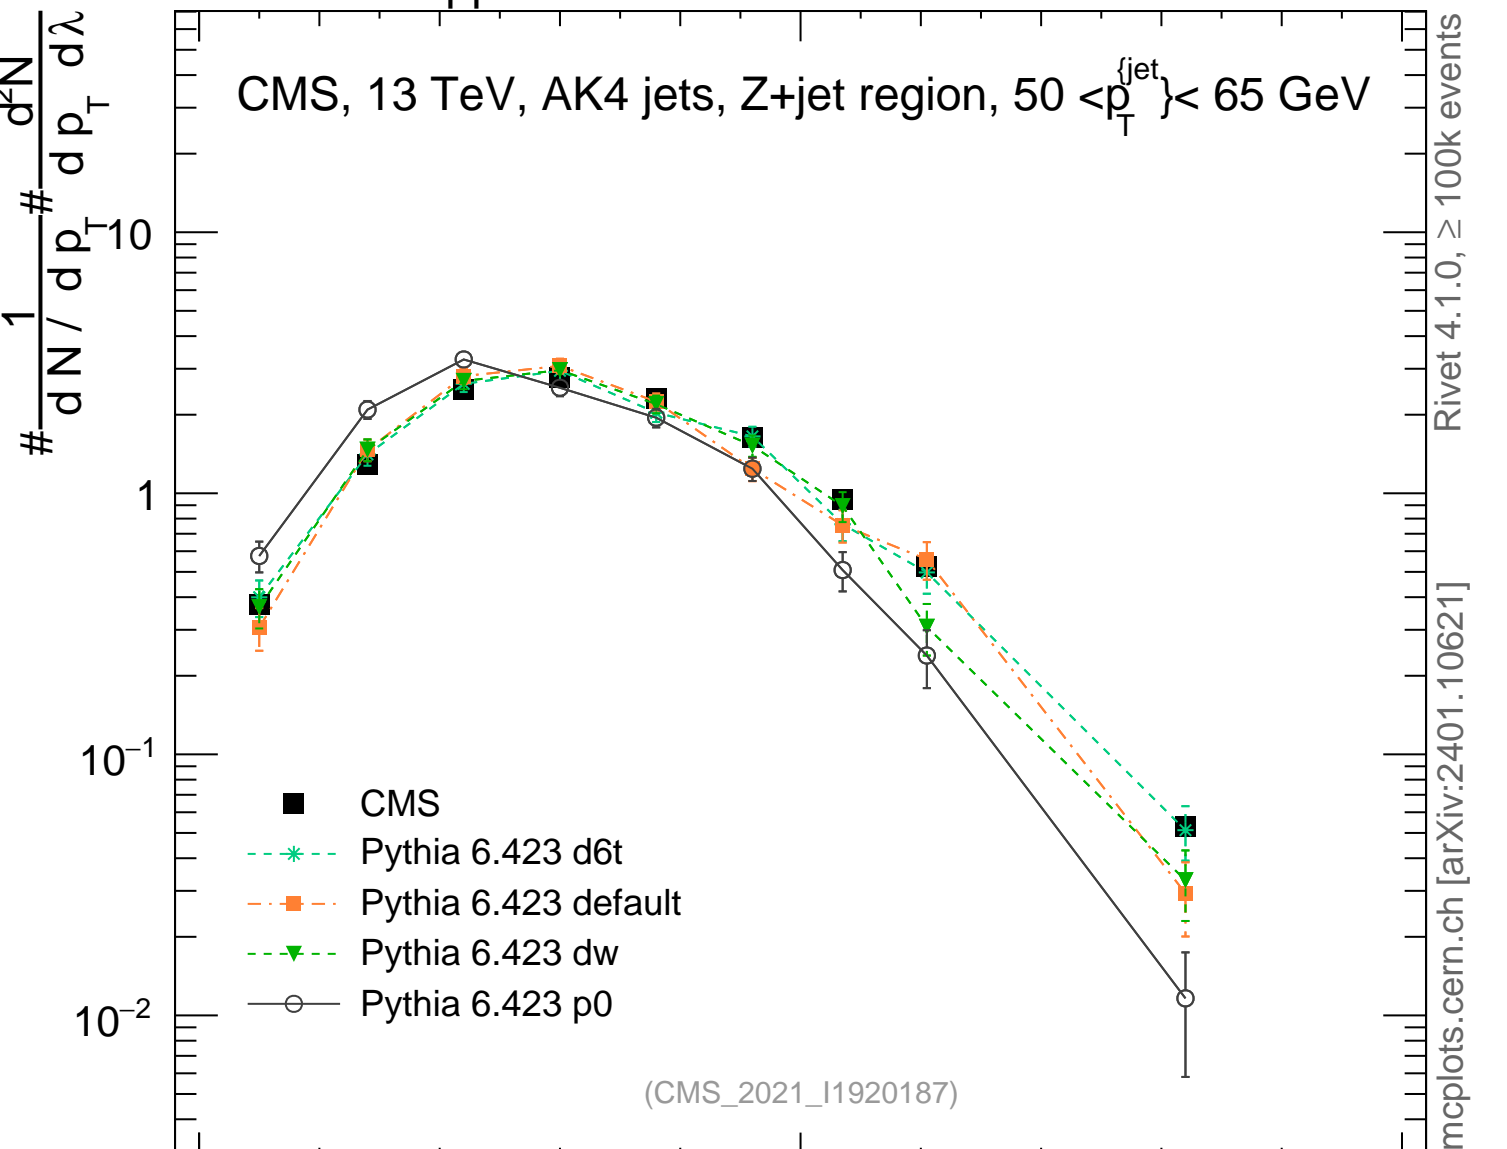

CMS, 13 TeV, AK4 jets, Z+jet region, $50 < p_T^{\text{jet}} < 65$ GeV

mcplots.cern.ch [arXiv:2401.10621]

Rivet 4.1.0, ≥ 100k events