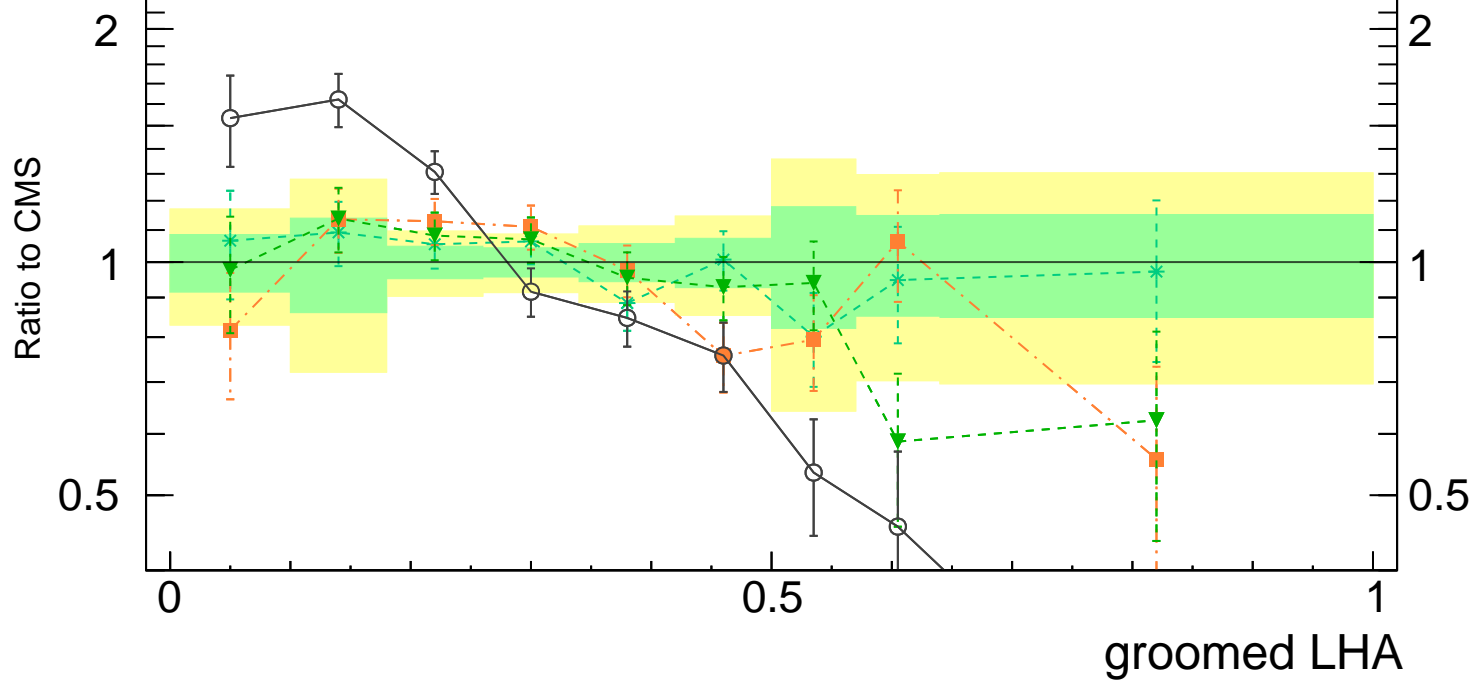

CMS, 13 TeV, AK4 jets, Z+jet region, $50 < p_T^{\text{jet}} < 65$ GeV

mcplots.cern.ch [arXiv:2401.10621]

Rivet 4.1.0, ≥ 100k events