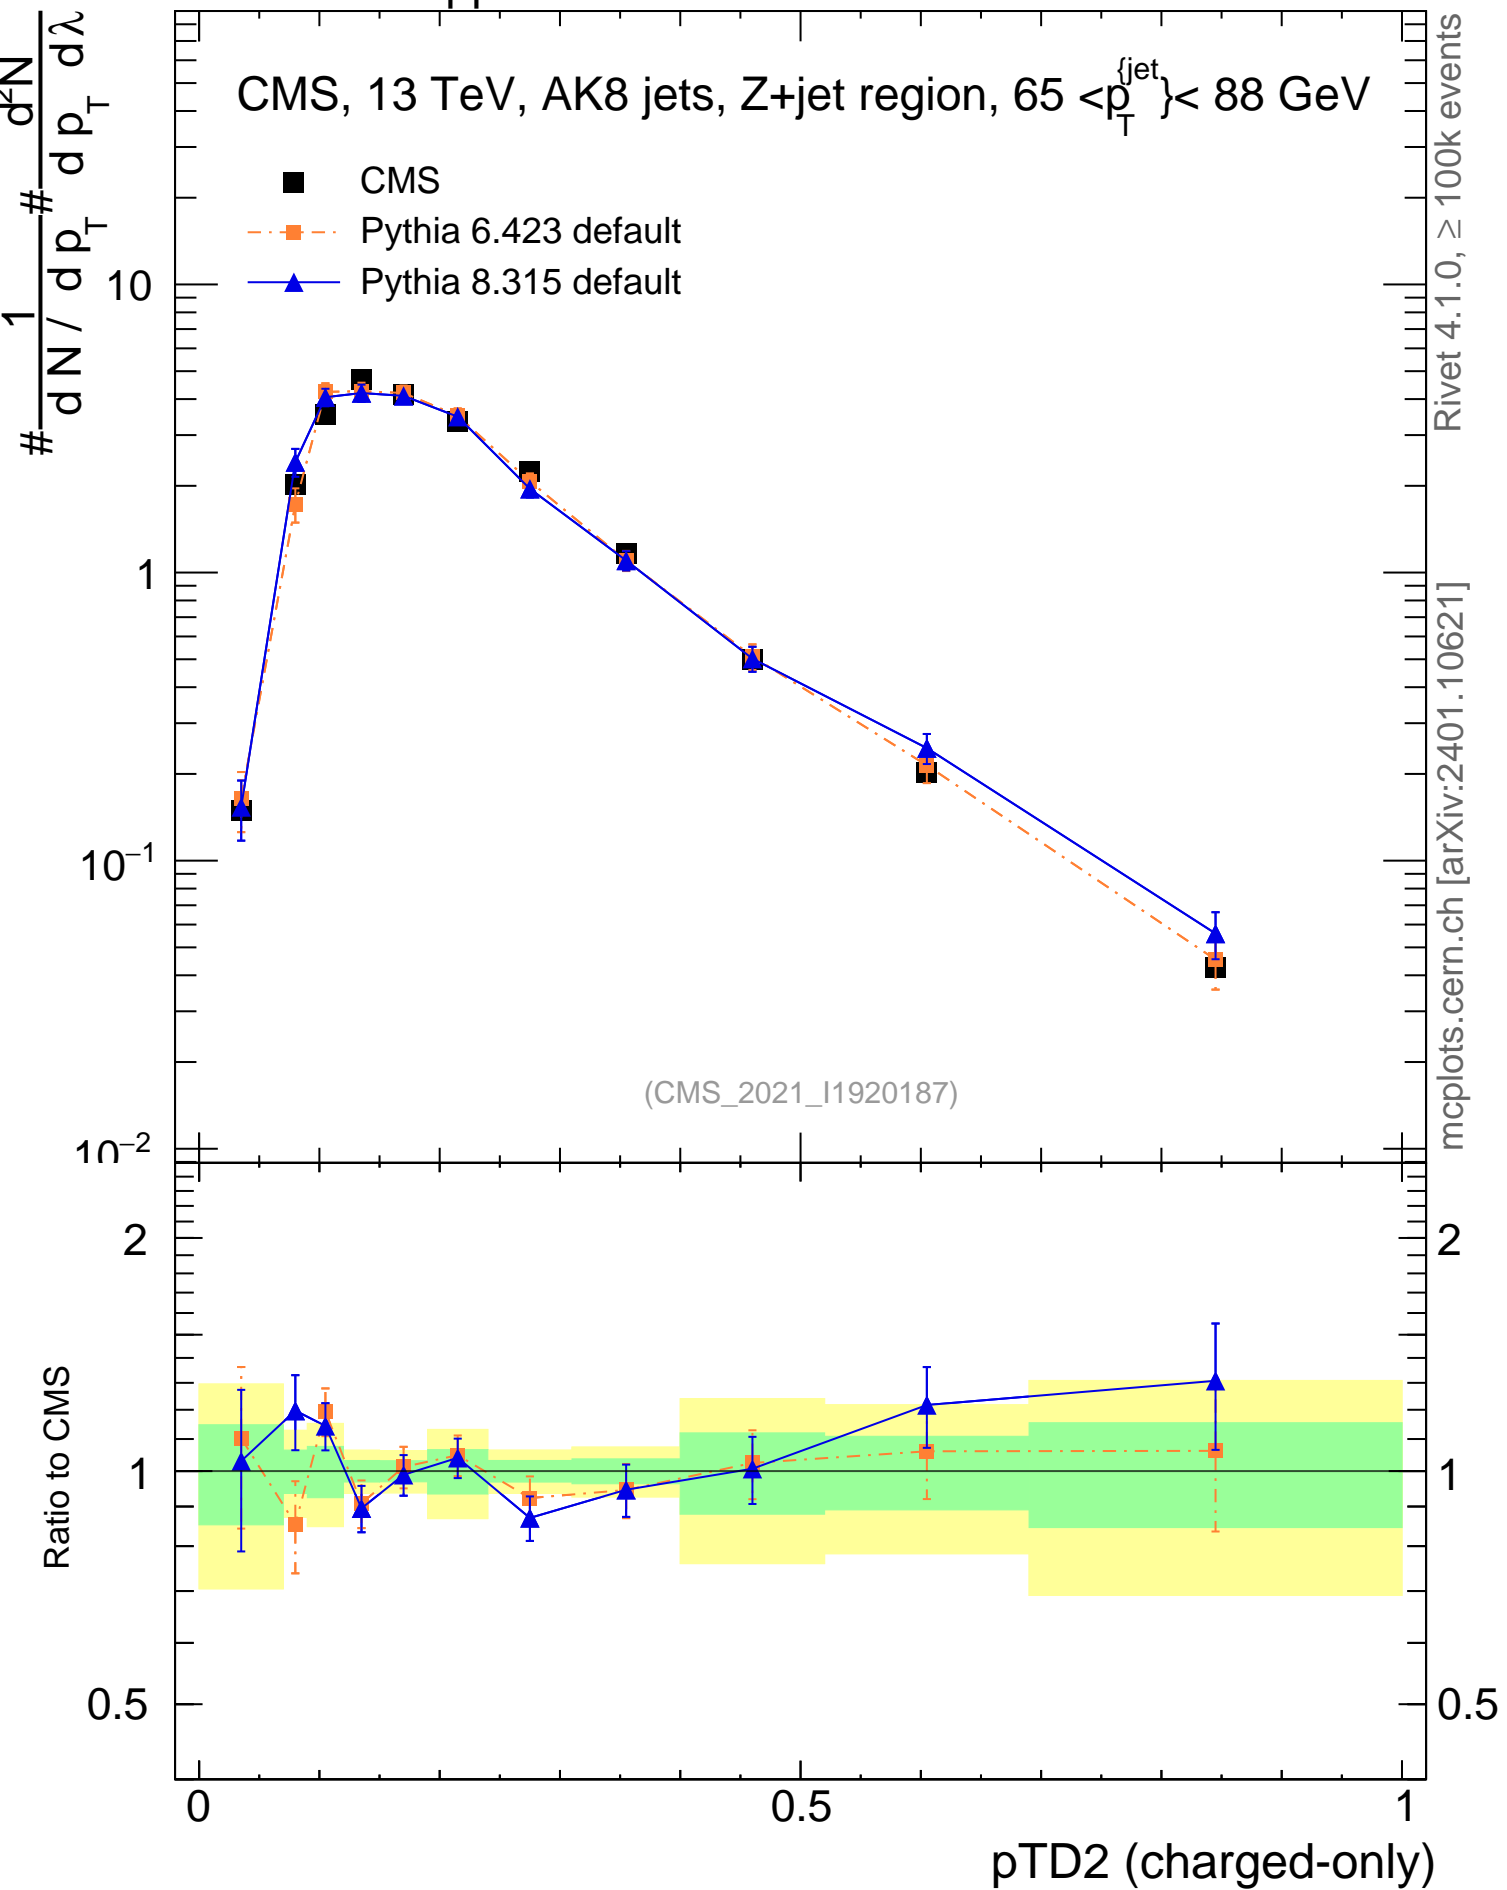

CMS, 13 TeV, AK8 jets, Z+jet region,  $65 < p_T^{\text{jet}} < 88$  GeV

- CMS
- - - □ Pythia 6.423 default
- - - ▲ Pythia 8.315 default

(CMS\_2021\_I1920187)

Rivet 4.1.0,  $\geq 100k$  events

mcplots.cern.ch [arXiv:2401.10621]

2

1

0.5

 $p_{TD2}$  (charged-only)