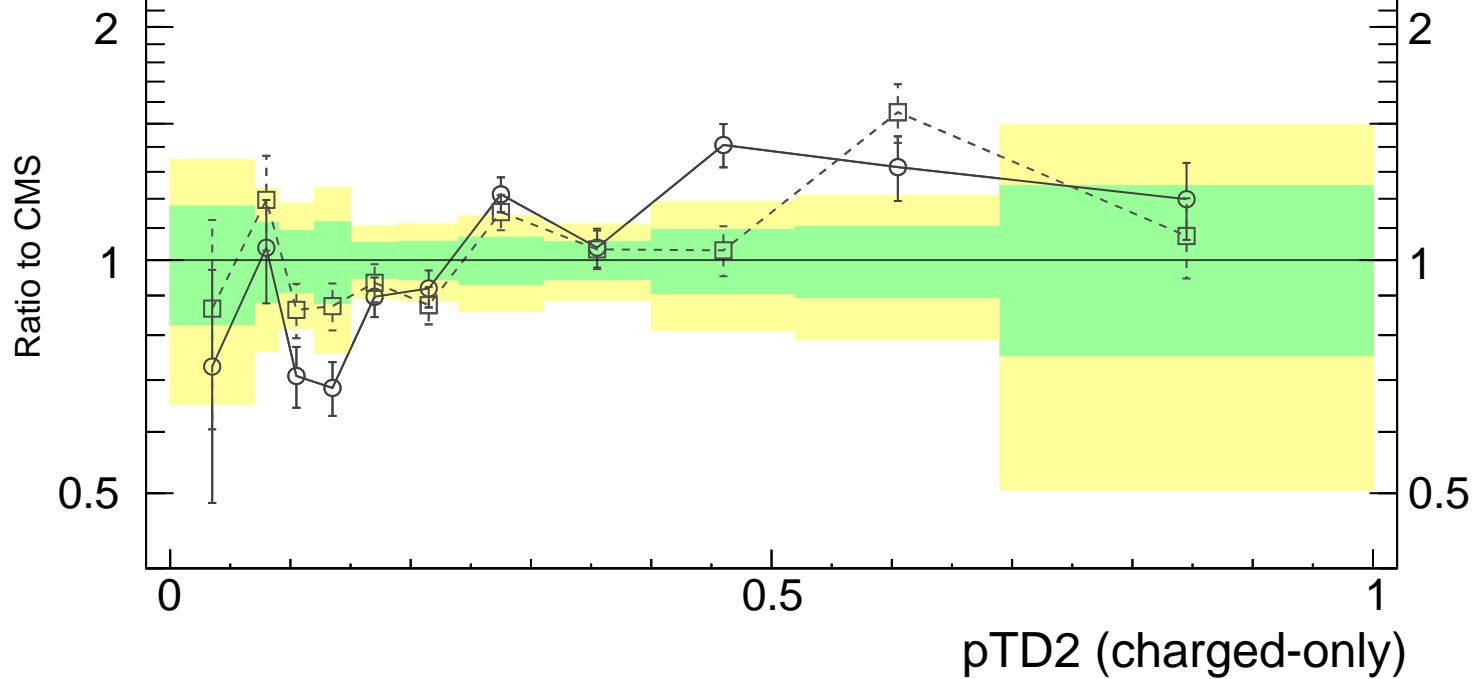

CMS, 13 TeV, AK4 jets, Z+jet region, $186 < p_T^{\text{jet}} < 254$ GeV

- CMS
- Pythia 6.423 p0
- Pythia 6.423 p2010

Rivet 4.1.0, $\geq 100k$ events

mcplots.cern.ch [arXiv:2401.10621]