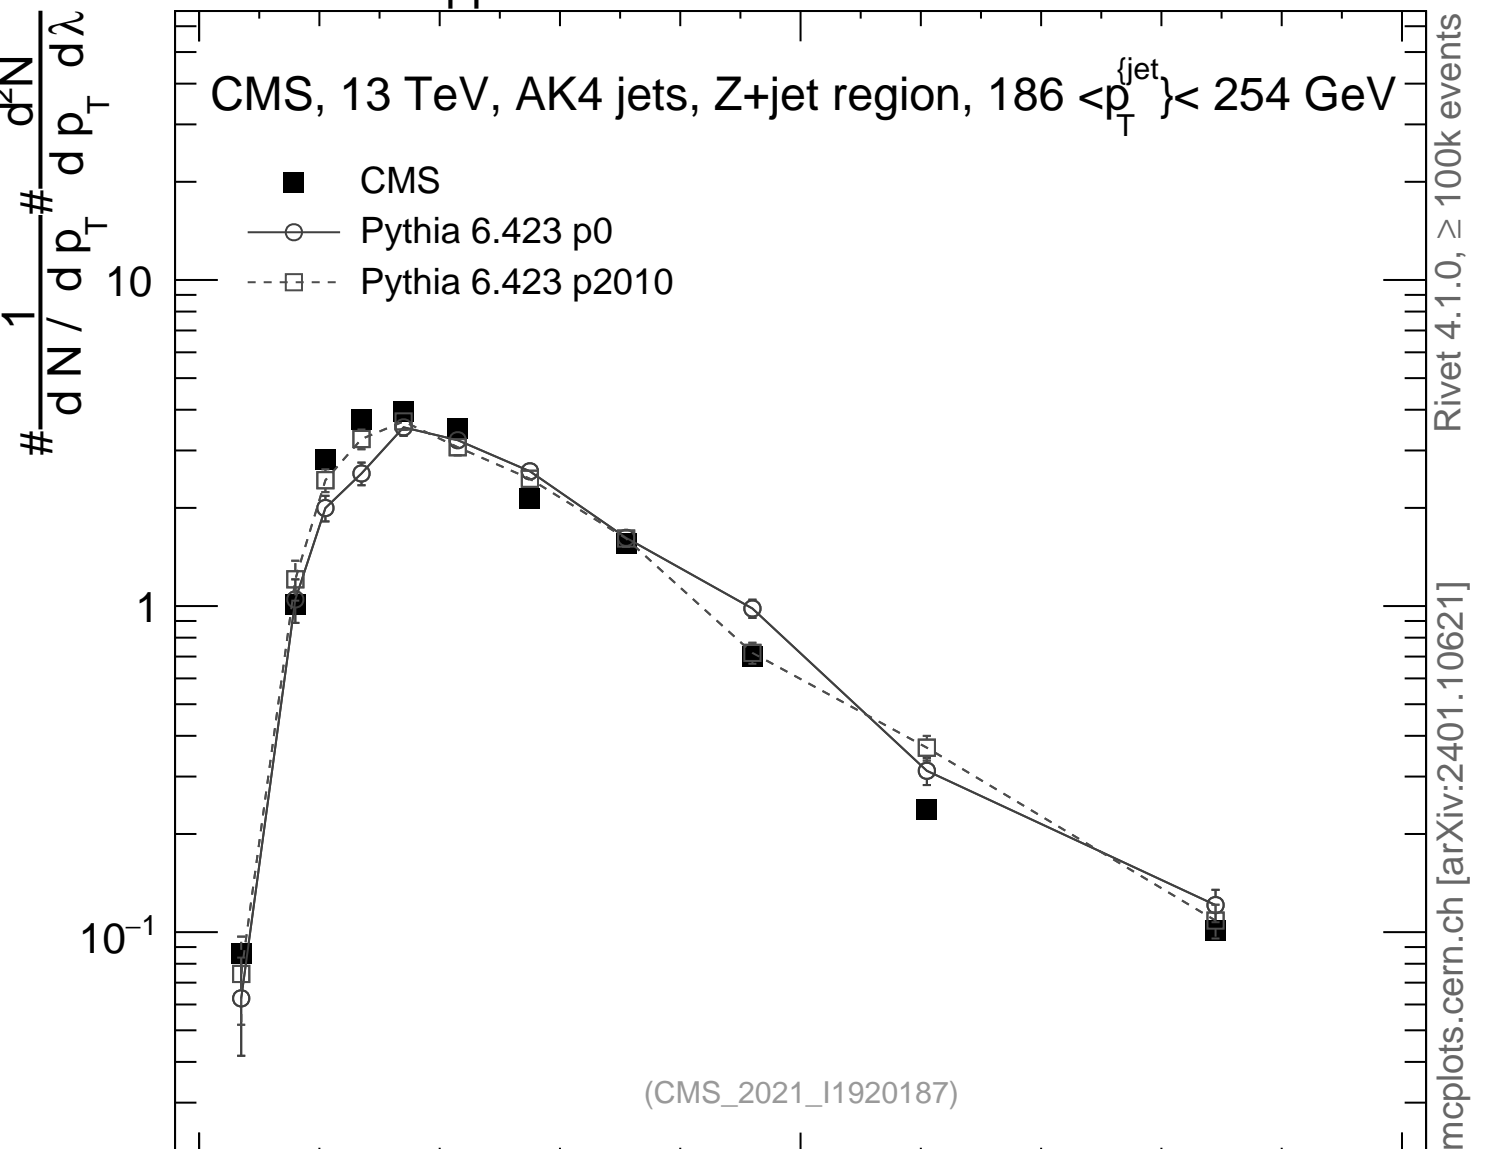

CMS, 13 TeV, AK4 jets, Z+jet region, $186 < p_T^{\text{jet}} < 254$ GeV

- CMS
- Pythia 6.423 p0
- Pythia 6.423 p2010

Rivet 4.1.0, $\geq 100k$ events

mcplots.cern.ch [arXiv:2401.10621]