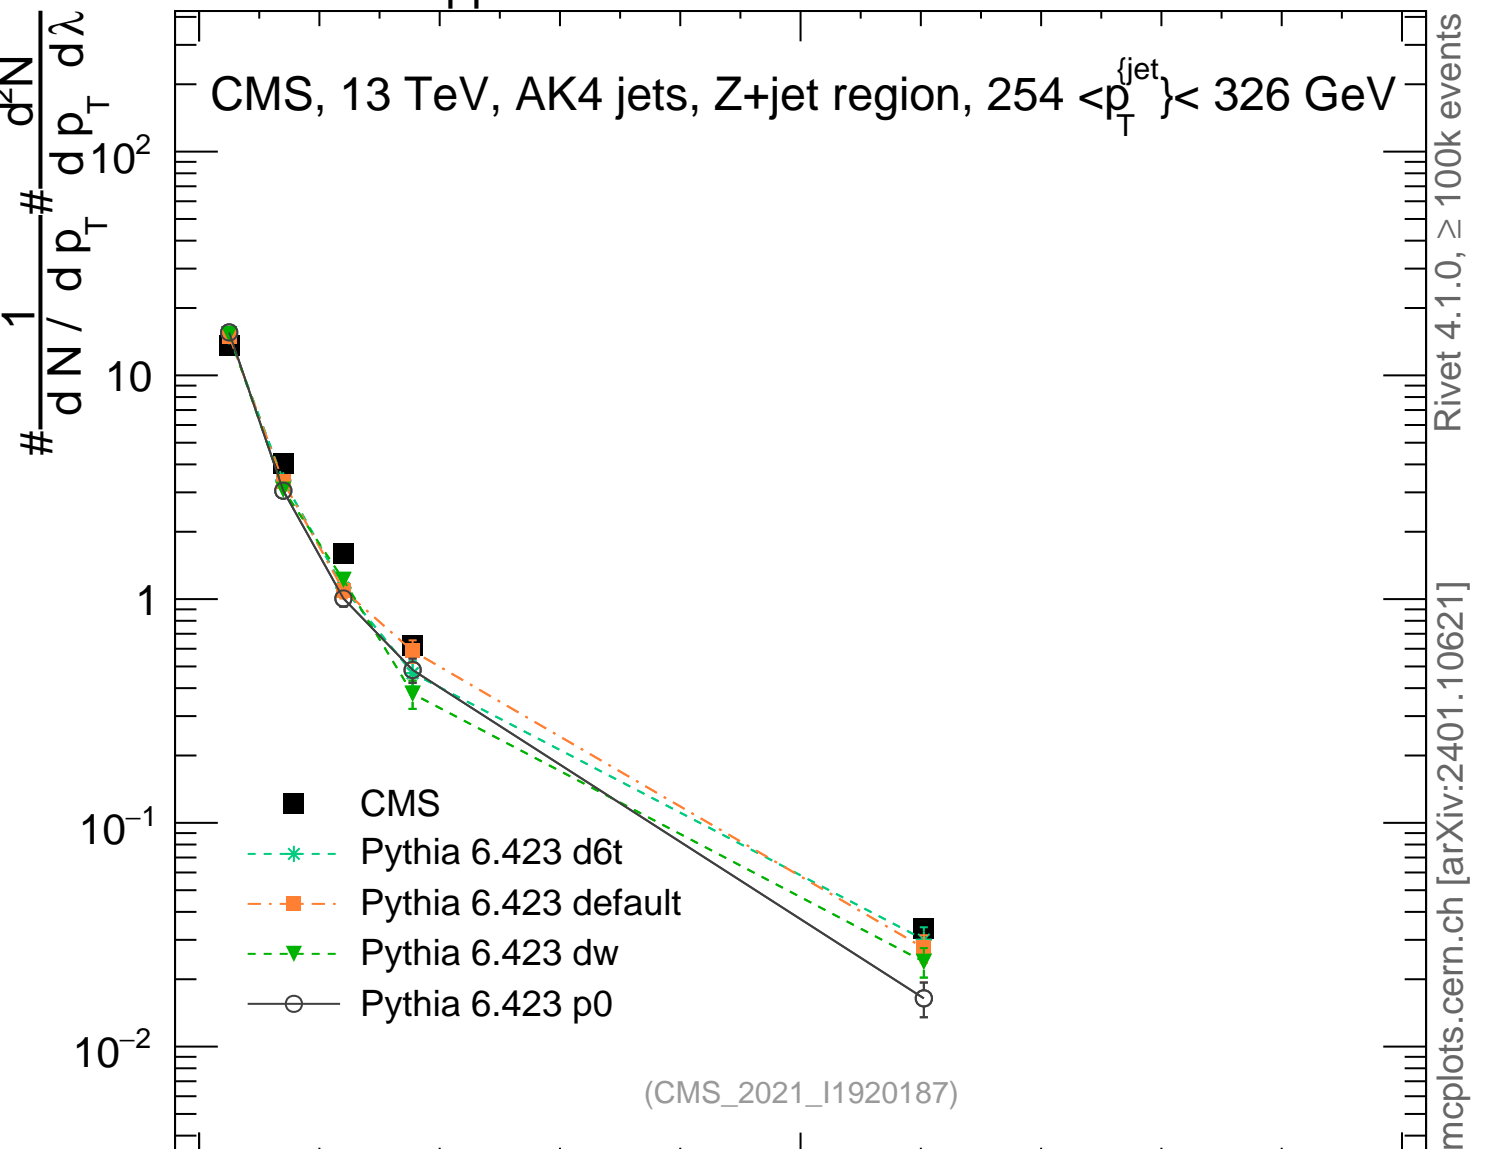

CMS, 13 TeV, AK4 jets, Z+jet region, $254 < p_T^{\text{jet}} < 326$ GeVRivet 4.1.0, $\geq 100k$ events

mcplots.cern.ch [arXiv:2401.10621]