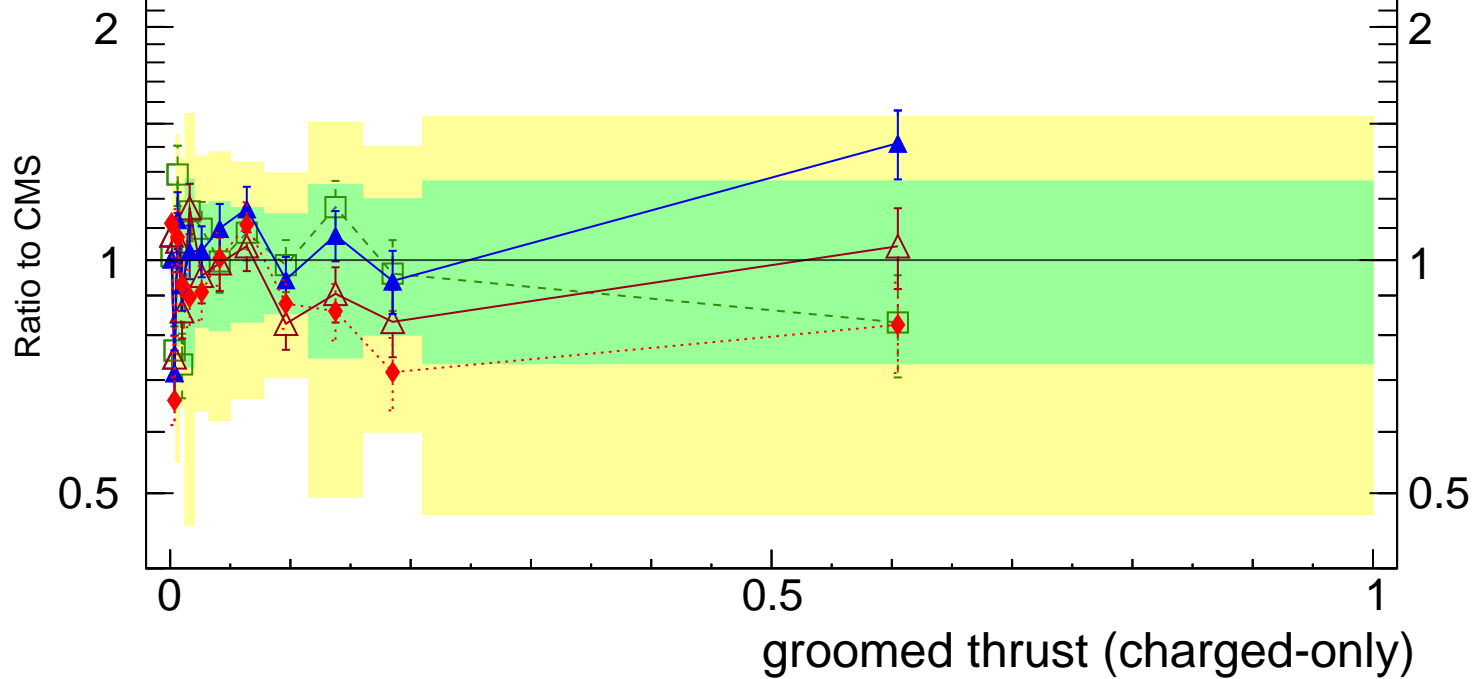

13000 GeV pp

Z+Jet

CMS, 13 TeV, AK8 jets, Z+jet region,  $326 < p_T^{\text{jet}} < 408$  GeV

Rivet 4.1.0, ≥ 100k events

mcplots.cern.ch [arXiv:2401.10621]