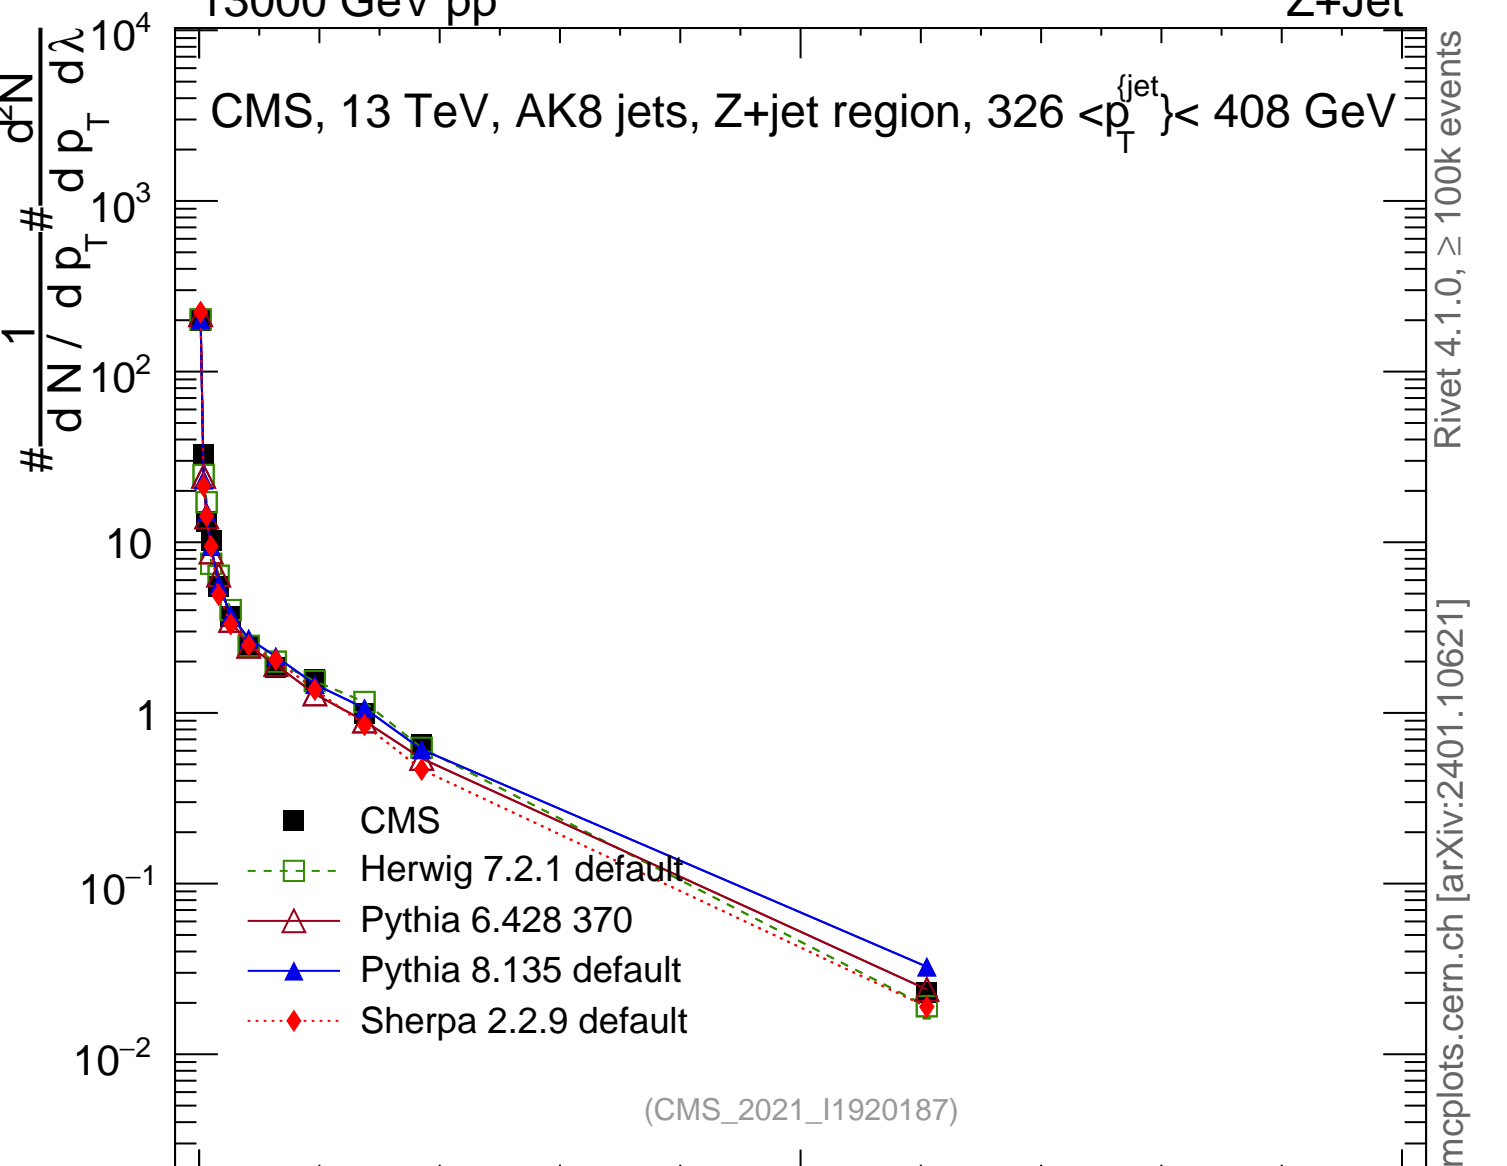

13000 GeV pp

Z+Jet

CMS, 13 TeV, AK8 jets, Z+jet region,  $326 < p_T^{\text{jet}} < 408$  GeV

Rivet 4.1.0, ≥ 100k events

mcplots.cern.ch [arXiv:2401.10621]