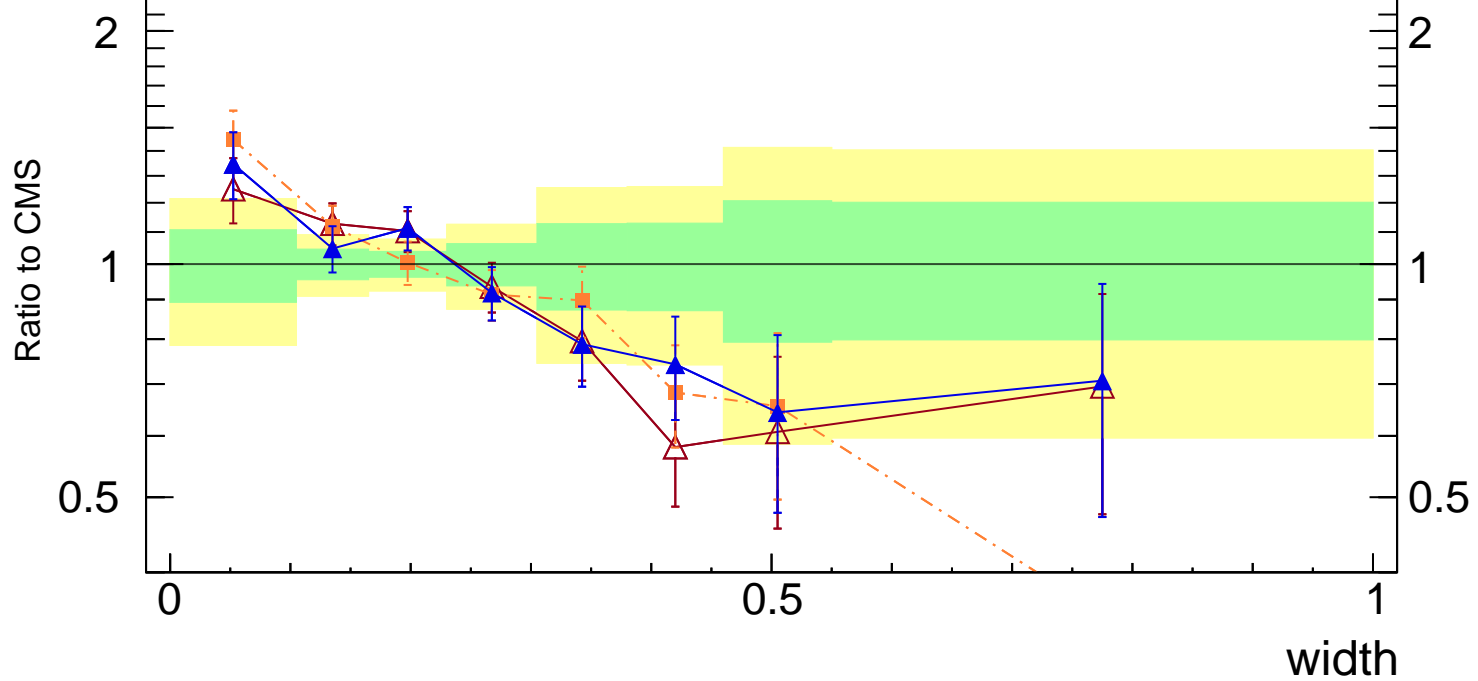

CMS, 13 TeV, AK4 jets, Z+jet region, $50 < p_T^{\text{jet}} < 65$ GeVRivet 4.1.0, $\geq 100k$ events

mcplots.cern.ch [arXiv:2401.10621]