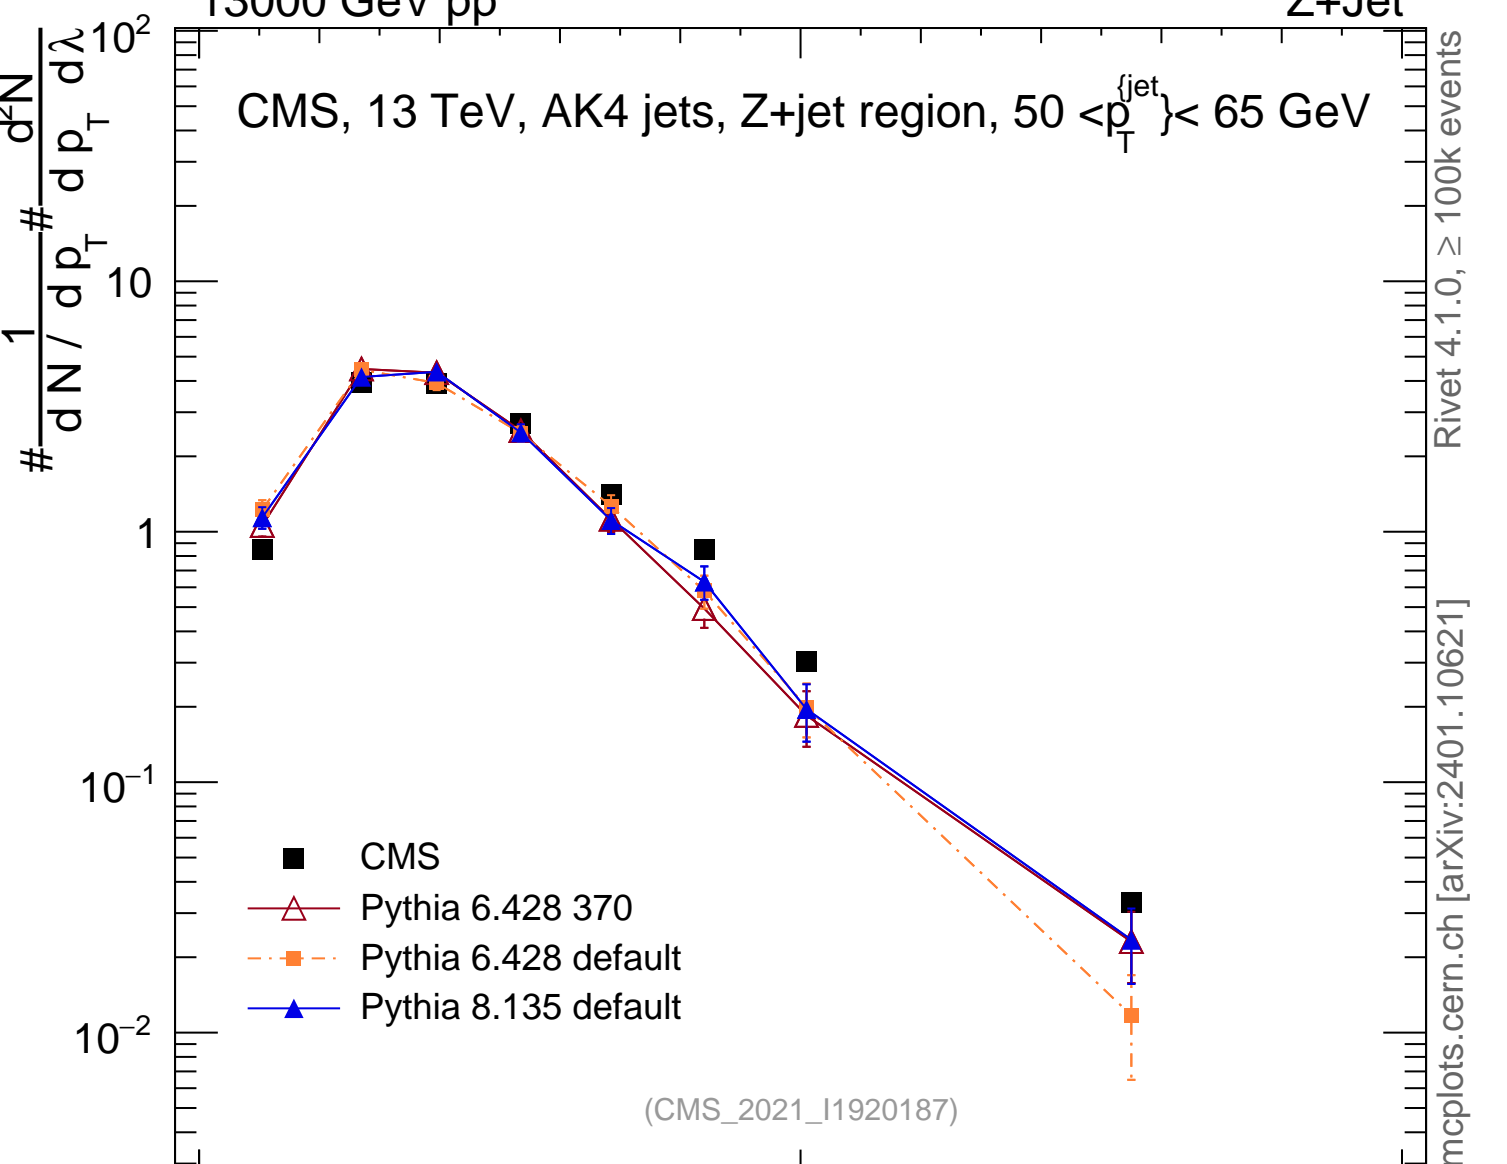

CMS, 13 TeV, AK4 jets, Z+jet region, $50 < p_T^{\text{jet}} < 65$ GeVRivet 4.1.0, $\geq 100k$ events

mcplots.cern.ch [arXiv:2401.10621]