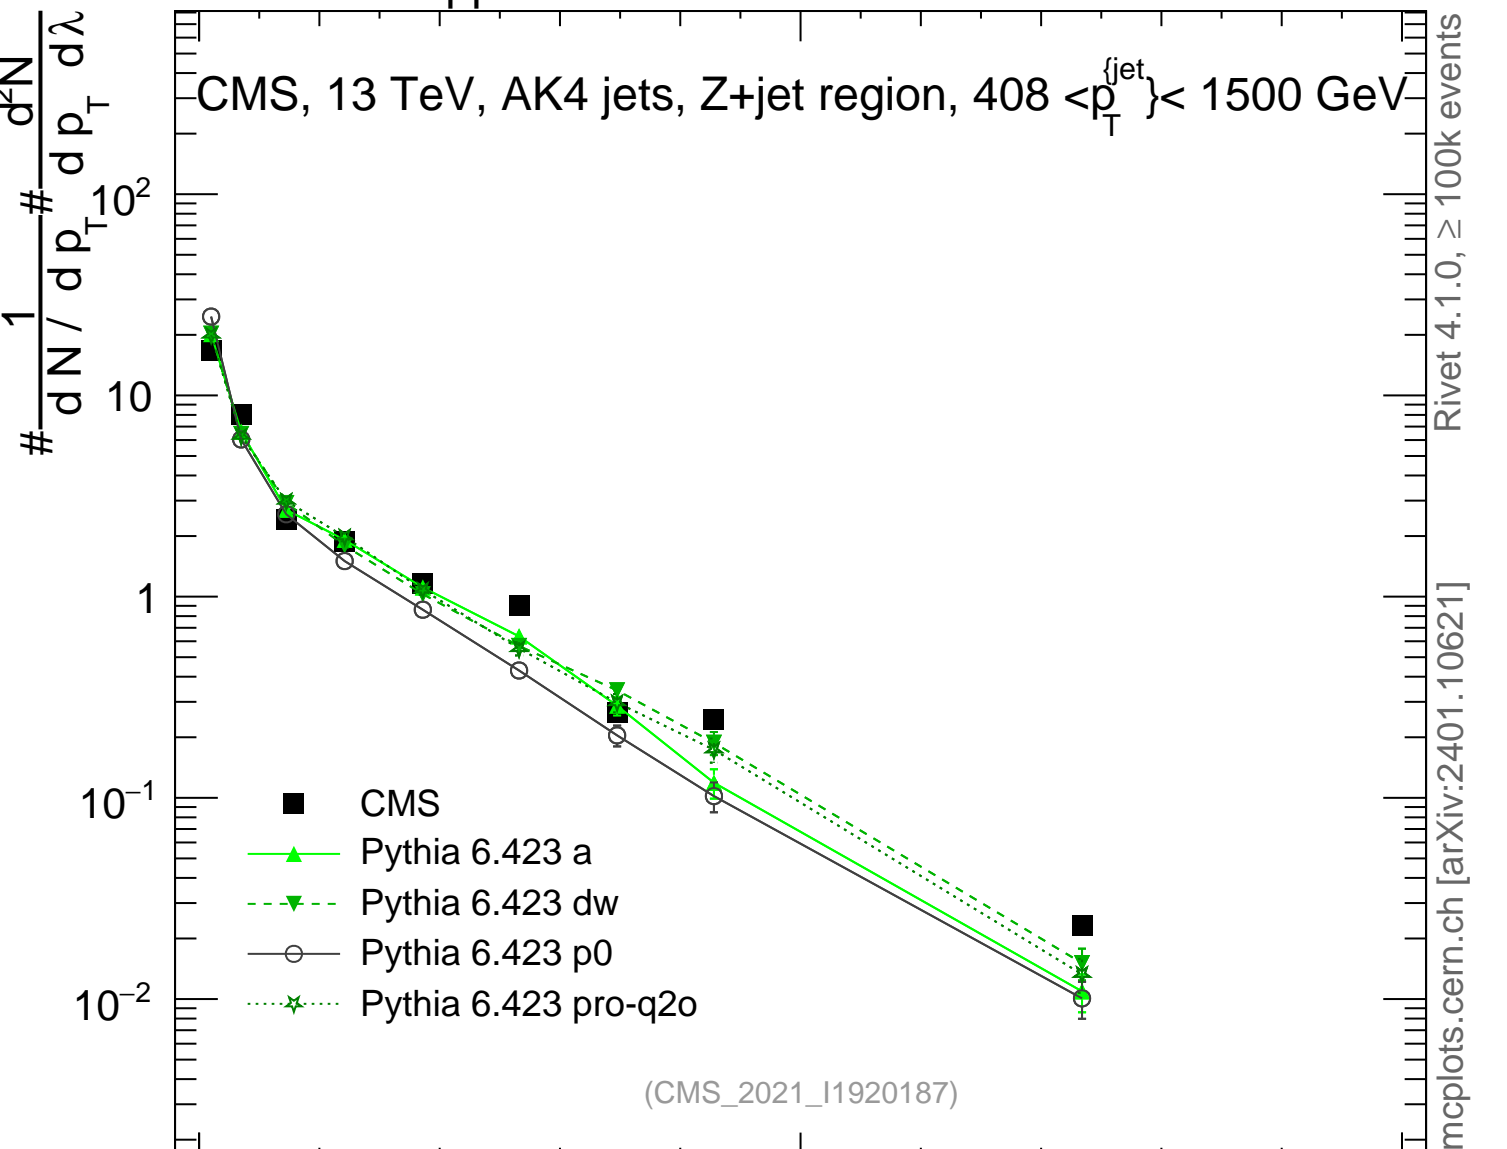

13000 GeV pp

Z+Jet

CMS, 13 TeV, AK4 jets, Z+jet region, $408 < p_T^{\text{jet}} > < 1500$ GeVRivet 4.1.0, $\geq 100k$ events

mcplots.cern.ch [arXiv:2401.10621]