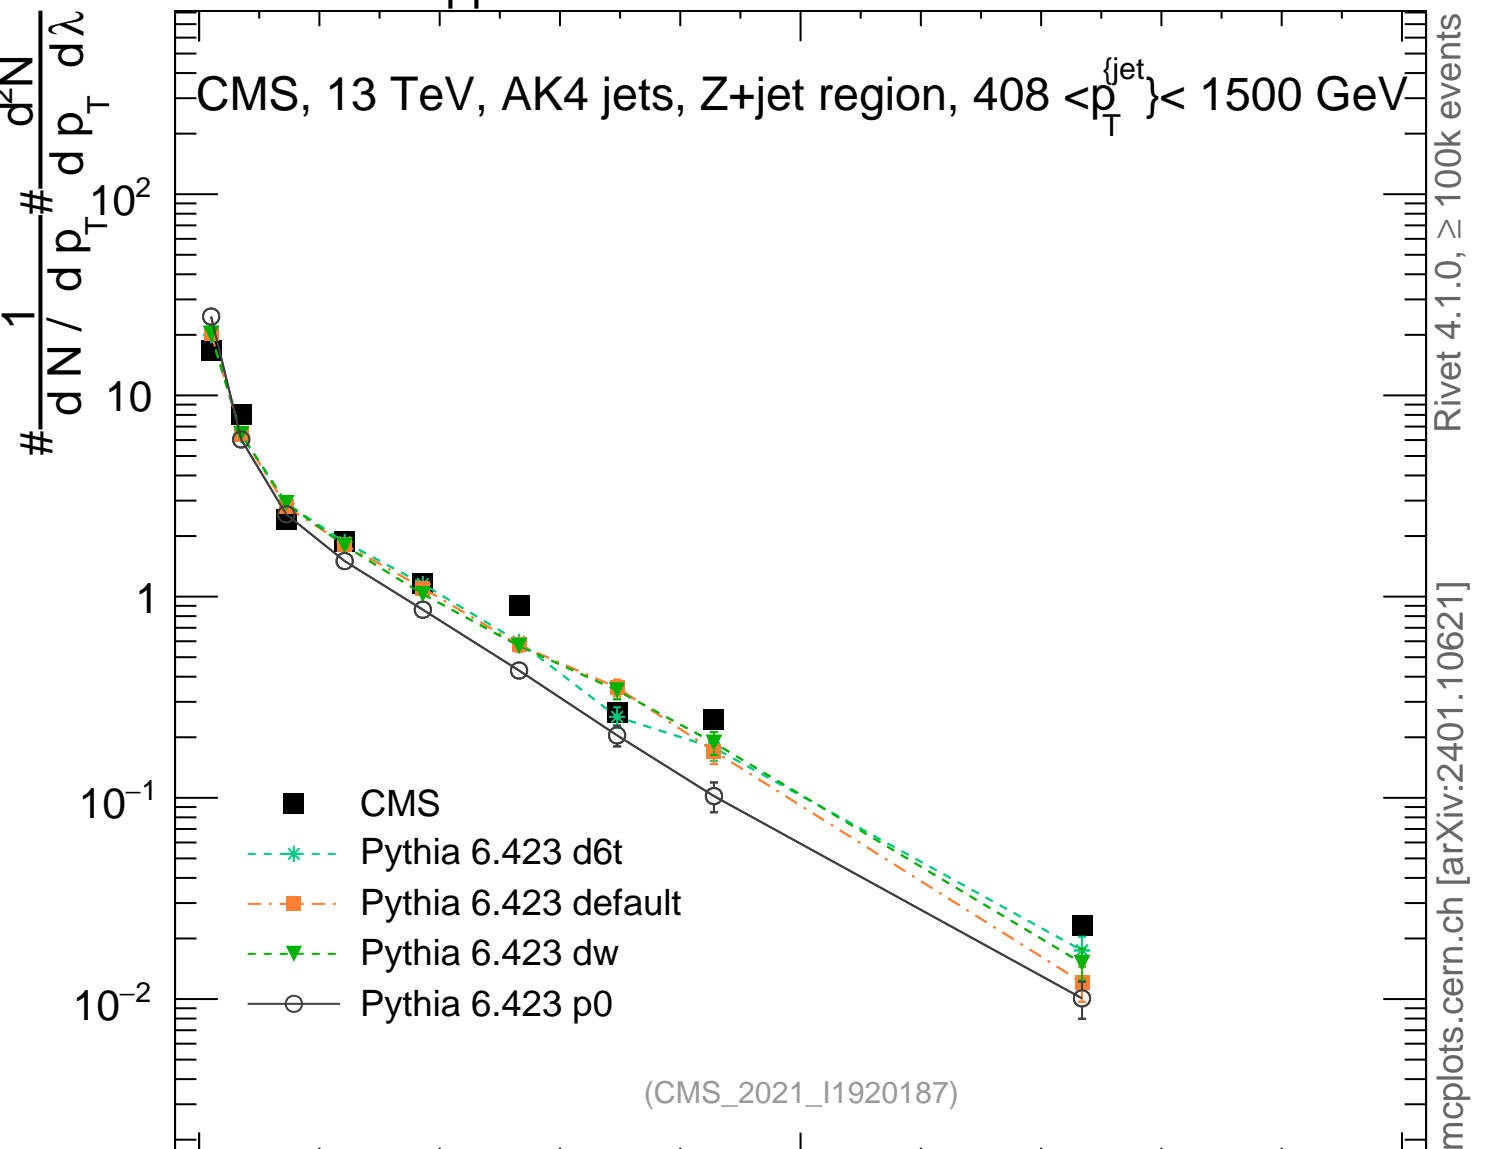

13000 GeV pp

Z+Jet

CMS, 13 TeV, AK4 jets, Z+jet region,  $408 < p_T^{\text{jet}} > < 1500$  GeVRivet 4.1.0,  $\geq 100k$  events

mcplots.cern.ch [arXiv:2401.10621]