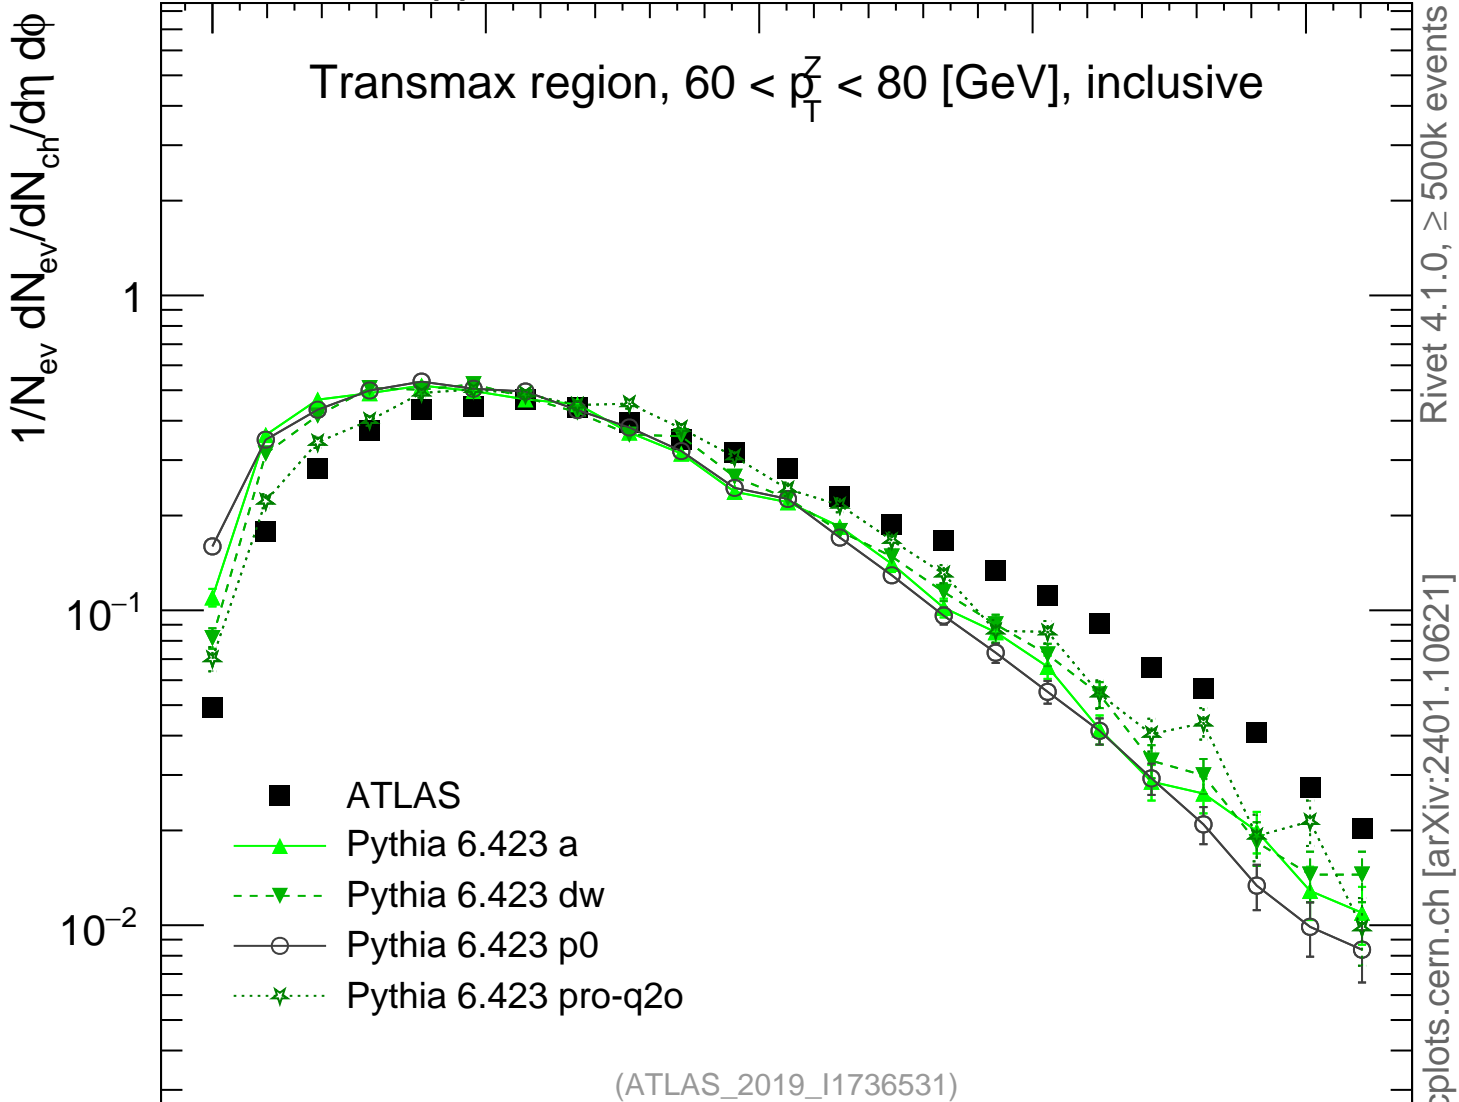

Transmax region, $60 < p_T^Z < 80$ [GeV], inclusiveRivet 4.1.0, $\geq 500k$ events

mcplots.cern.ch [arXiv:2401.10621]