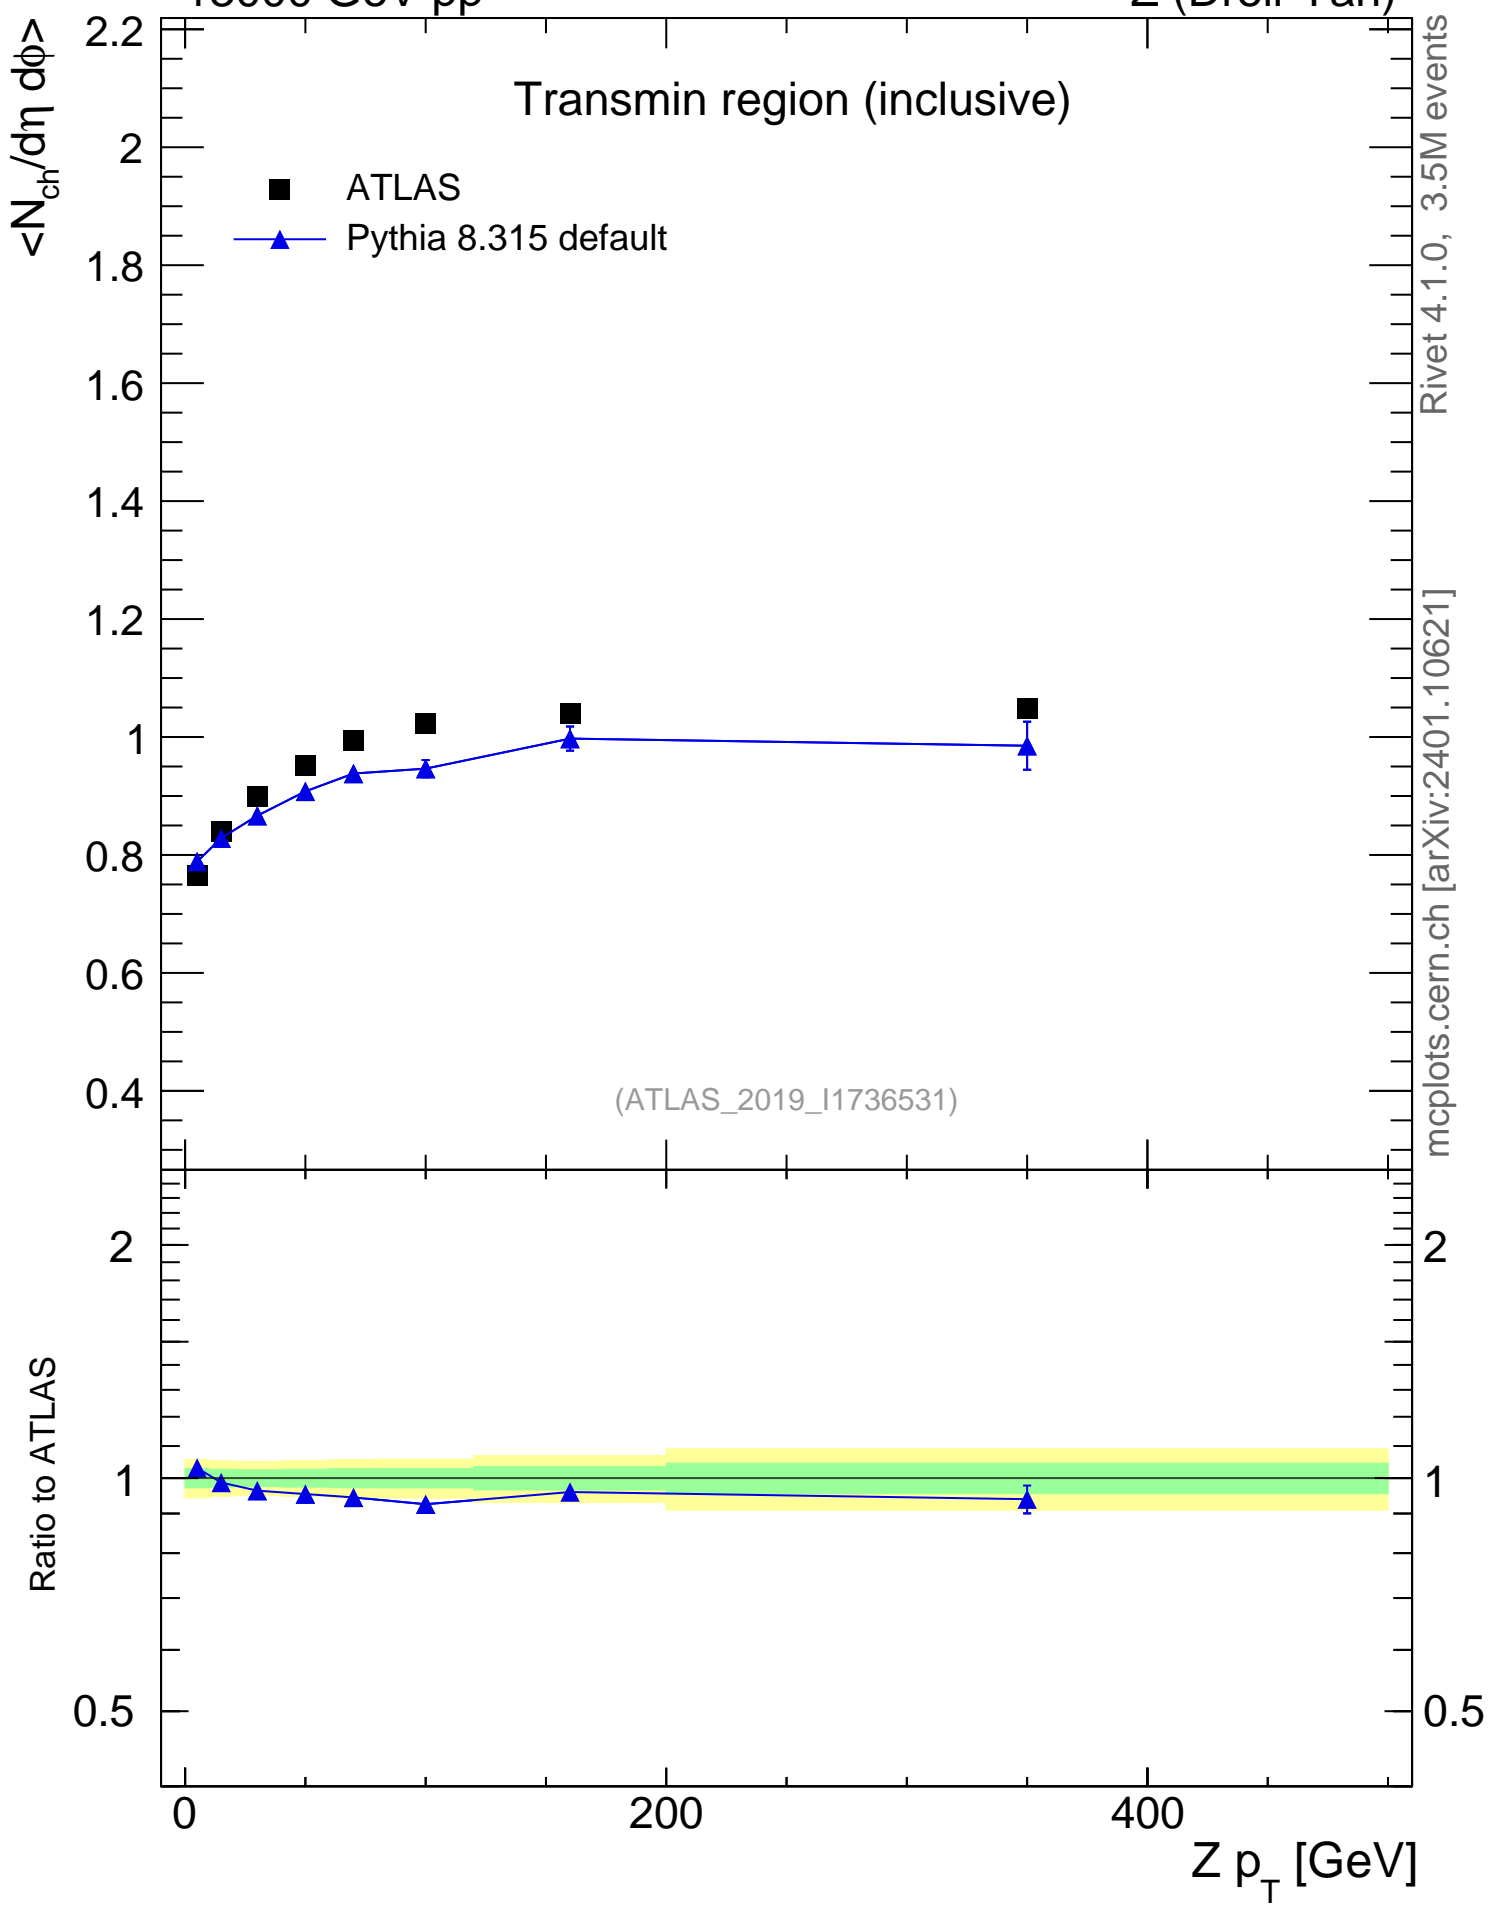

13000 GeV pp

Z (Drell-Yan)

Transmin region (inclusive)

Rivet 4.1.0, 3.5M events
mcplots.cern.ch [arXiv:2401.10621]

(ATLAS_2019_I1736531)