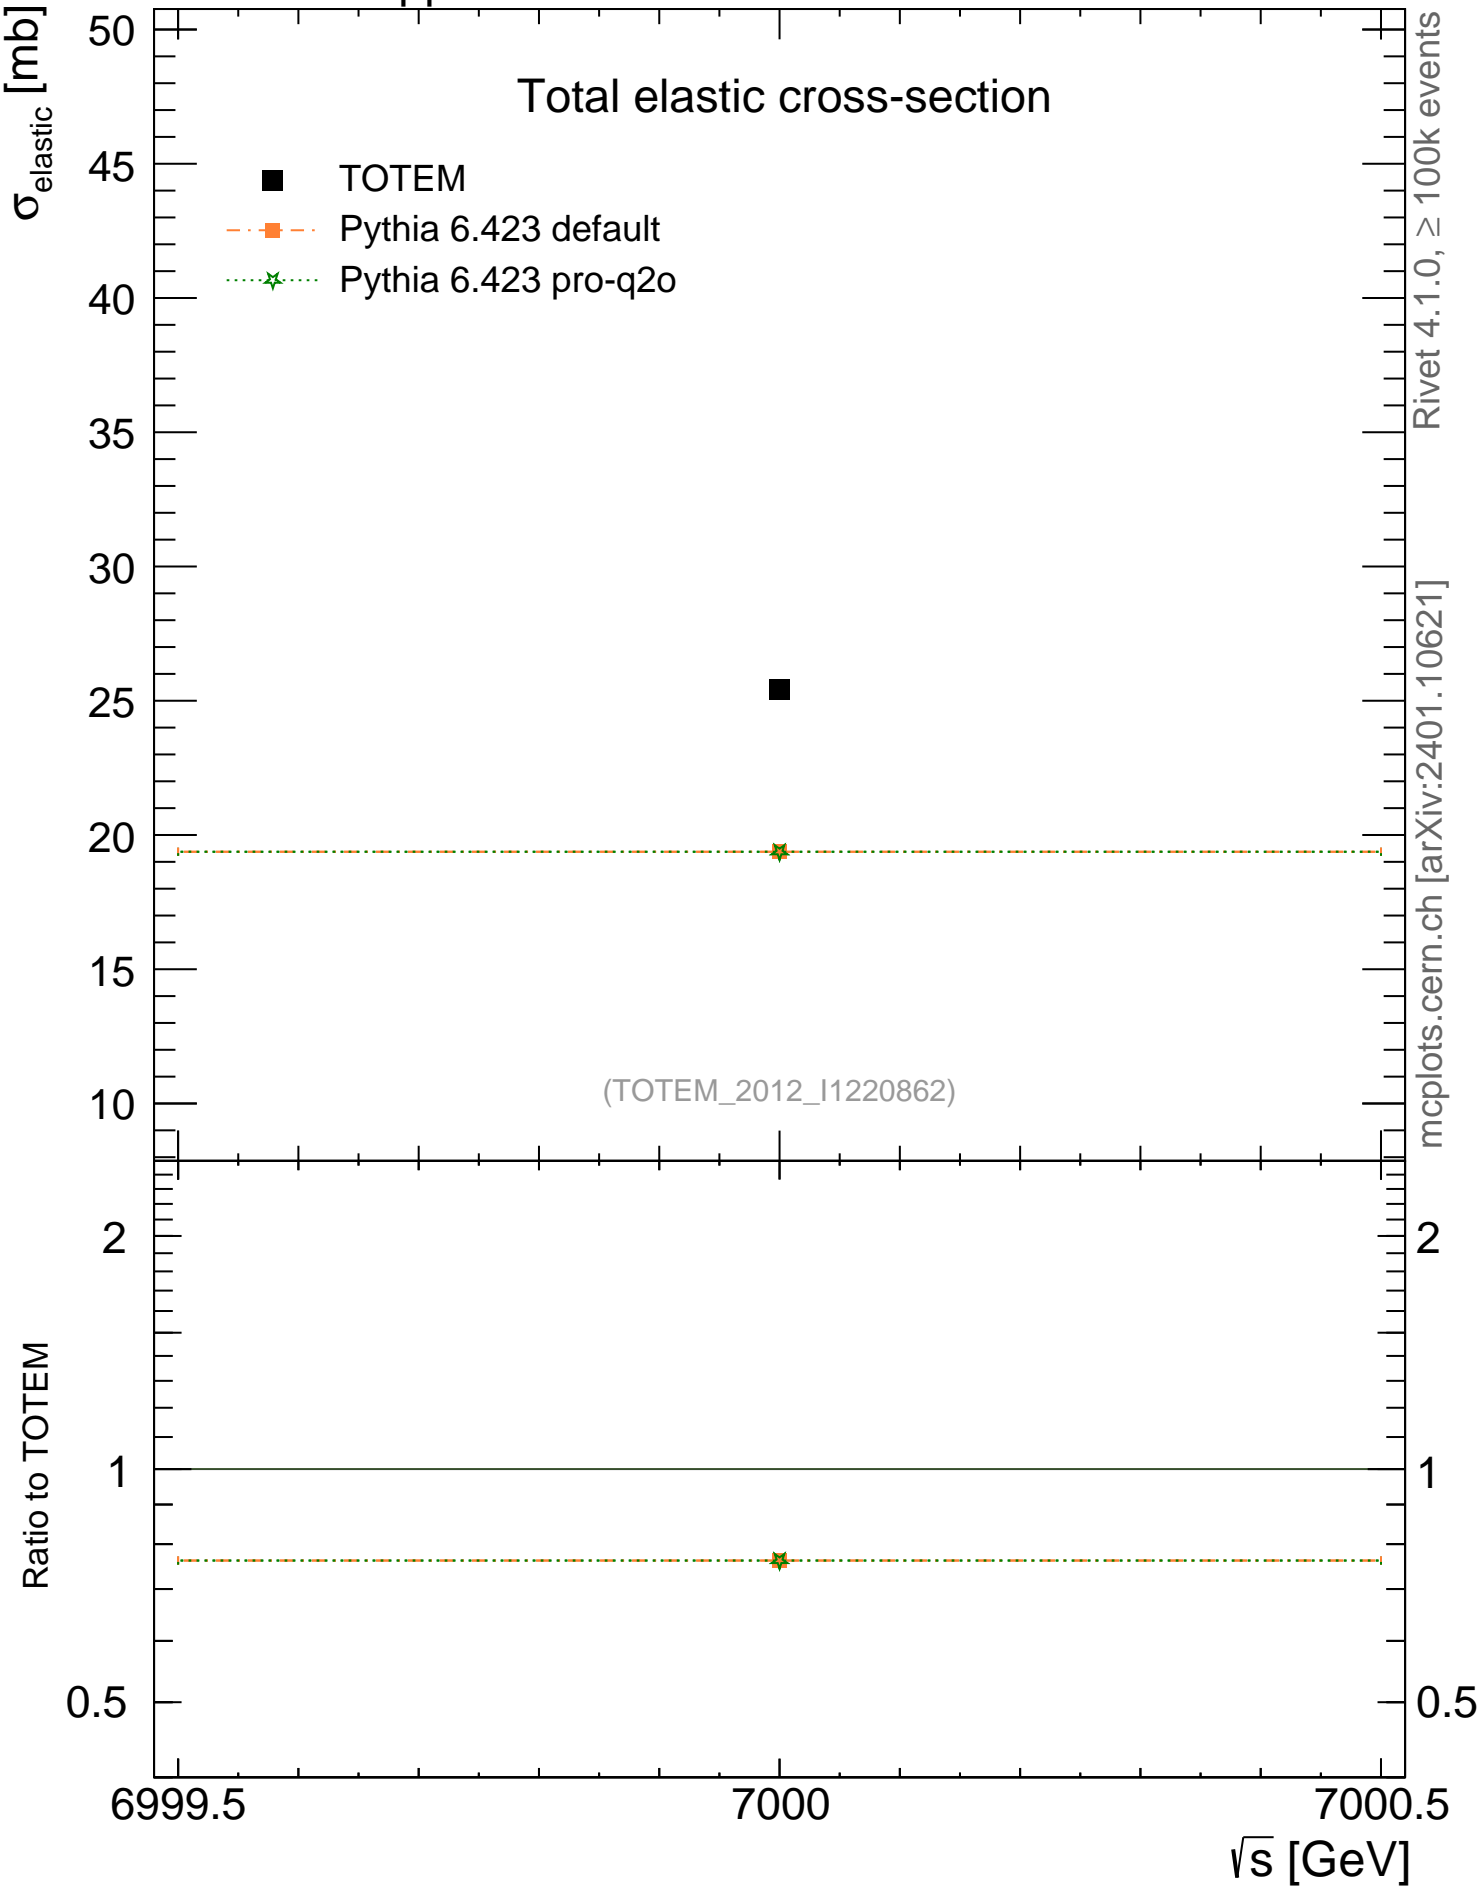

7000 GeV pp

Elastic

### Total elastic cross-section

Rivet 4.1.0,  $\geq 100k$  events  
mcplots.cern.ch [arXiv:2401.10621]