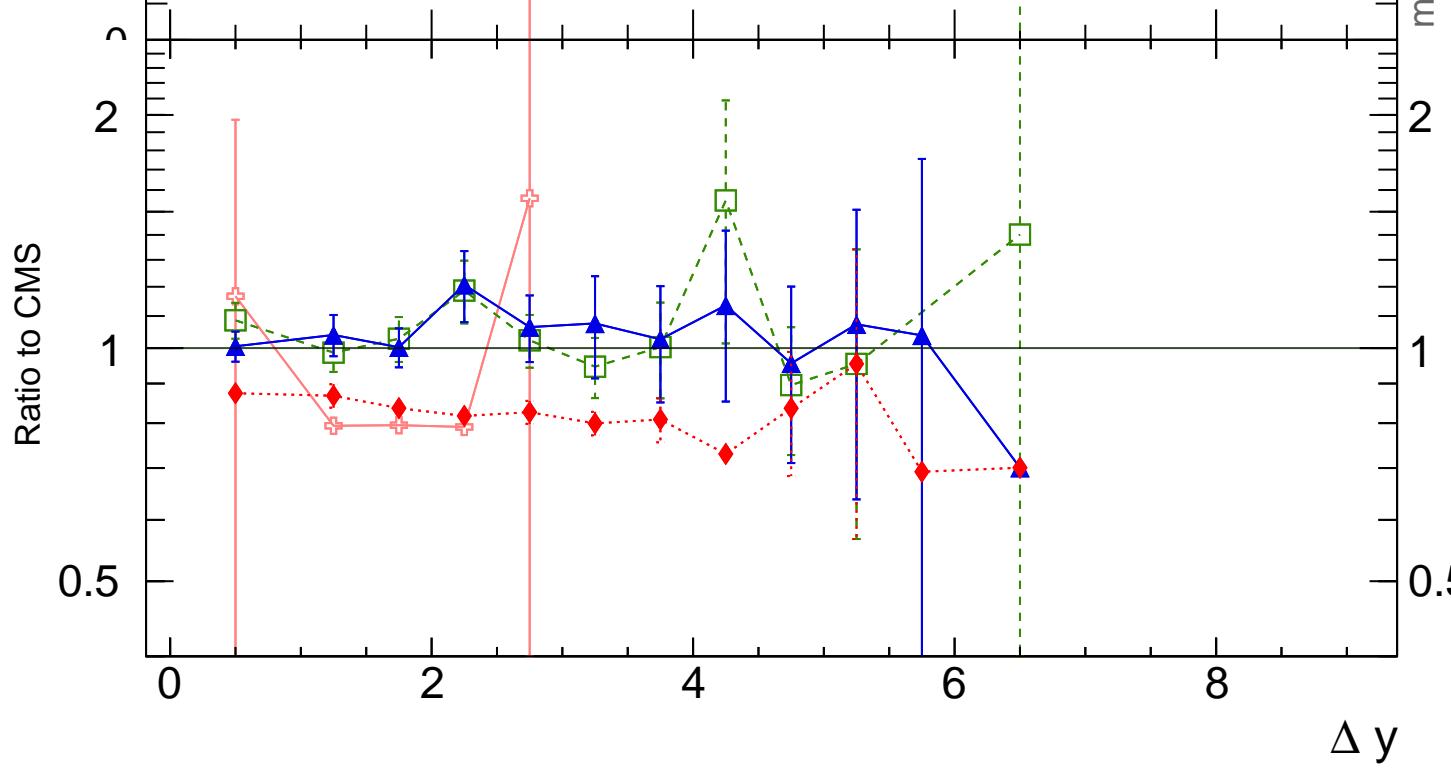

Inclusive → exclusive dijet production ratio

- CMS
- + Epos 1.99.crmc.1.6.0 lhc
- -□ Herwig 7.2.1 default
- -▲ Pythia 8.315 default
- -◆ Sherpa 2.2.9 default

(CMS_2012_I1102908)

Rivet 4.1.0, ≥ 100k events
mcplots.cern.ch [arXiv:2401.10621]

Ratio to CMS

2
1
0.5

Δy