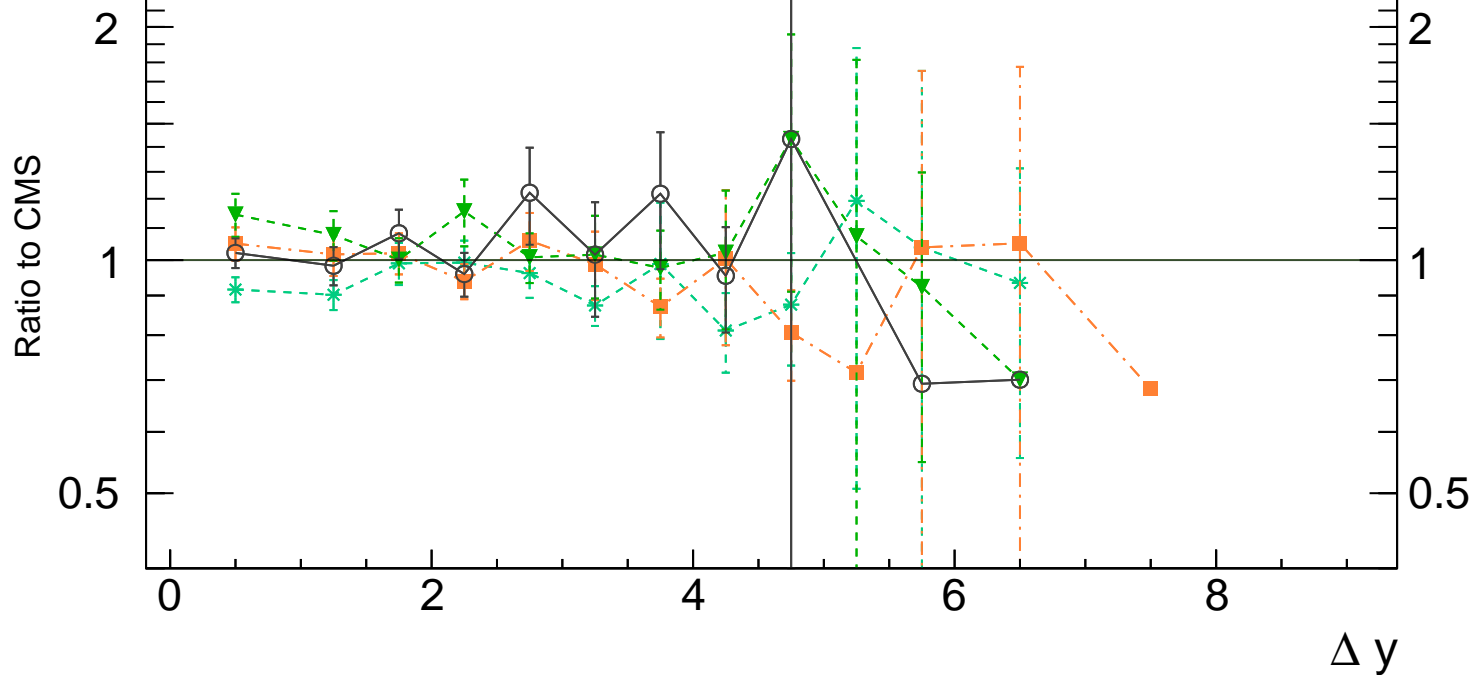

Inclusive \rightarrow exclusive dijet production ratio

- CMS
- * Pythia 6.423 d6t
- Pythia 6.423 default
- ▼ Pythia 6.423 dw
- Pythia 6.423 p0

Rivet 4.1.0, $\geq 100k$ events

mcplots.cern.ch [arXiv:2401.10621]