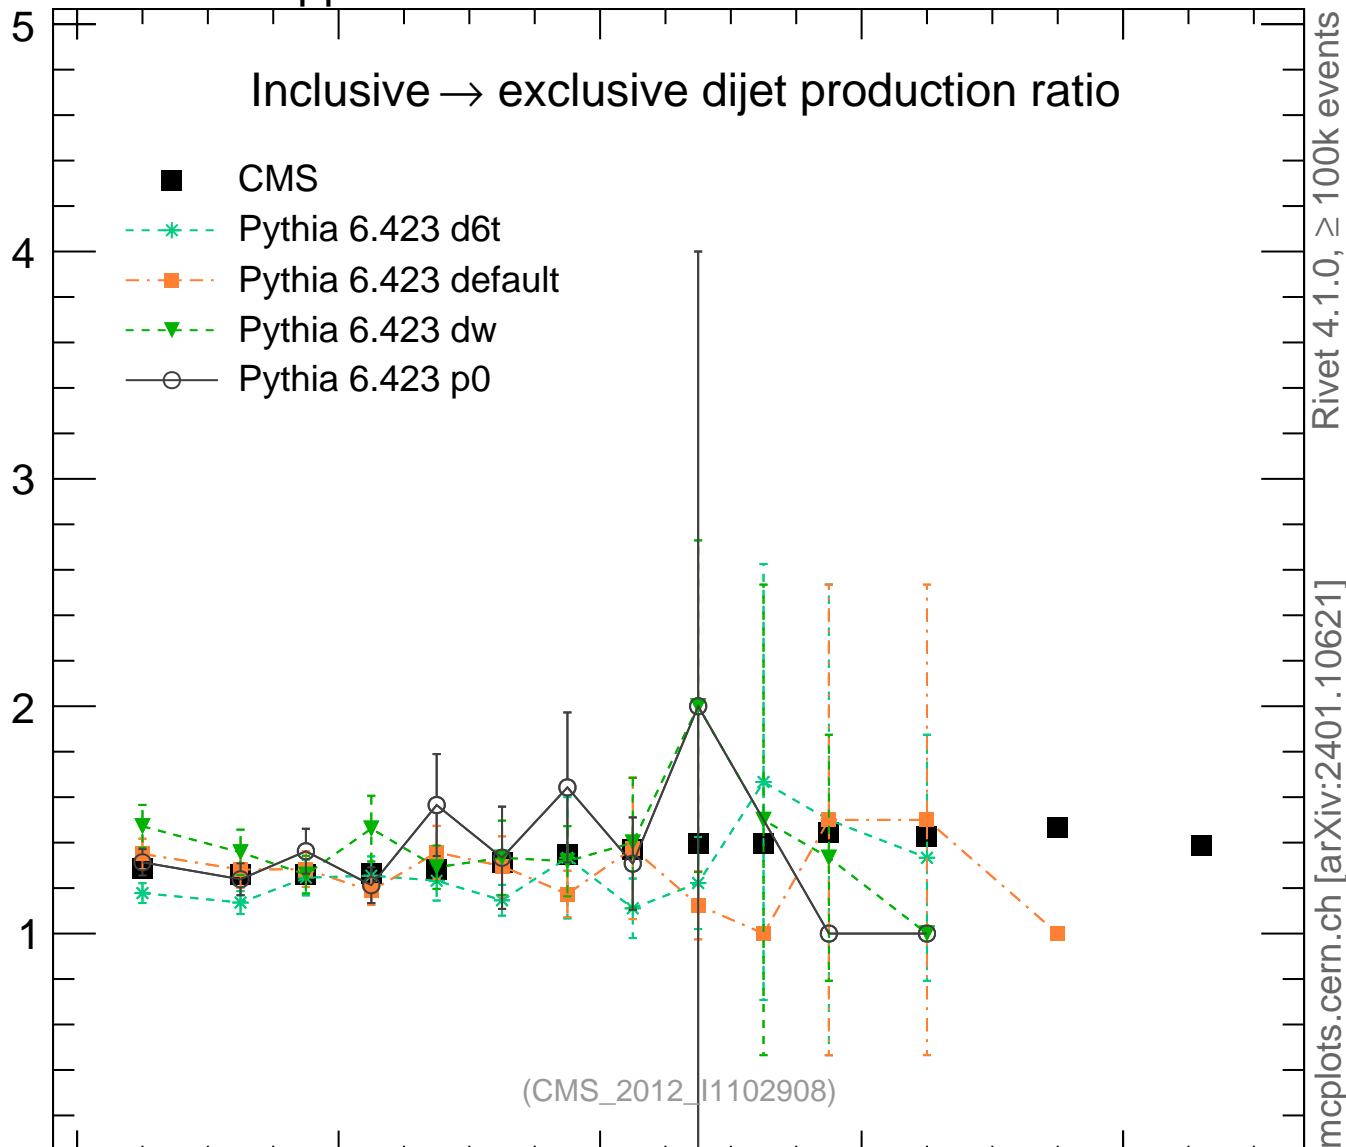

Inclusive \rightarrow exclusive dijet production ratio

- CMS
- * Pythia 6.423 d6t
- Pythia 6.423 default
- ▼ Pythia 6.423 dw
- Pythia 6.423 p0

Rivet 4.1.0, $\geq 100k$ events

mcplots.cern.ch [arXiv:2401.10621]