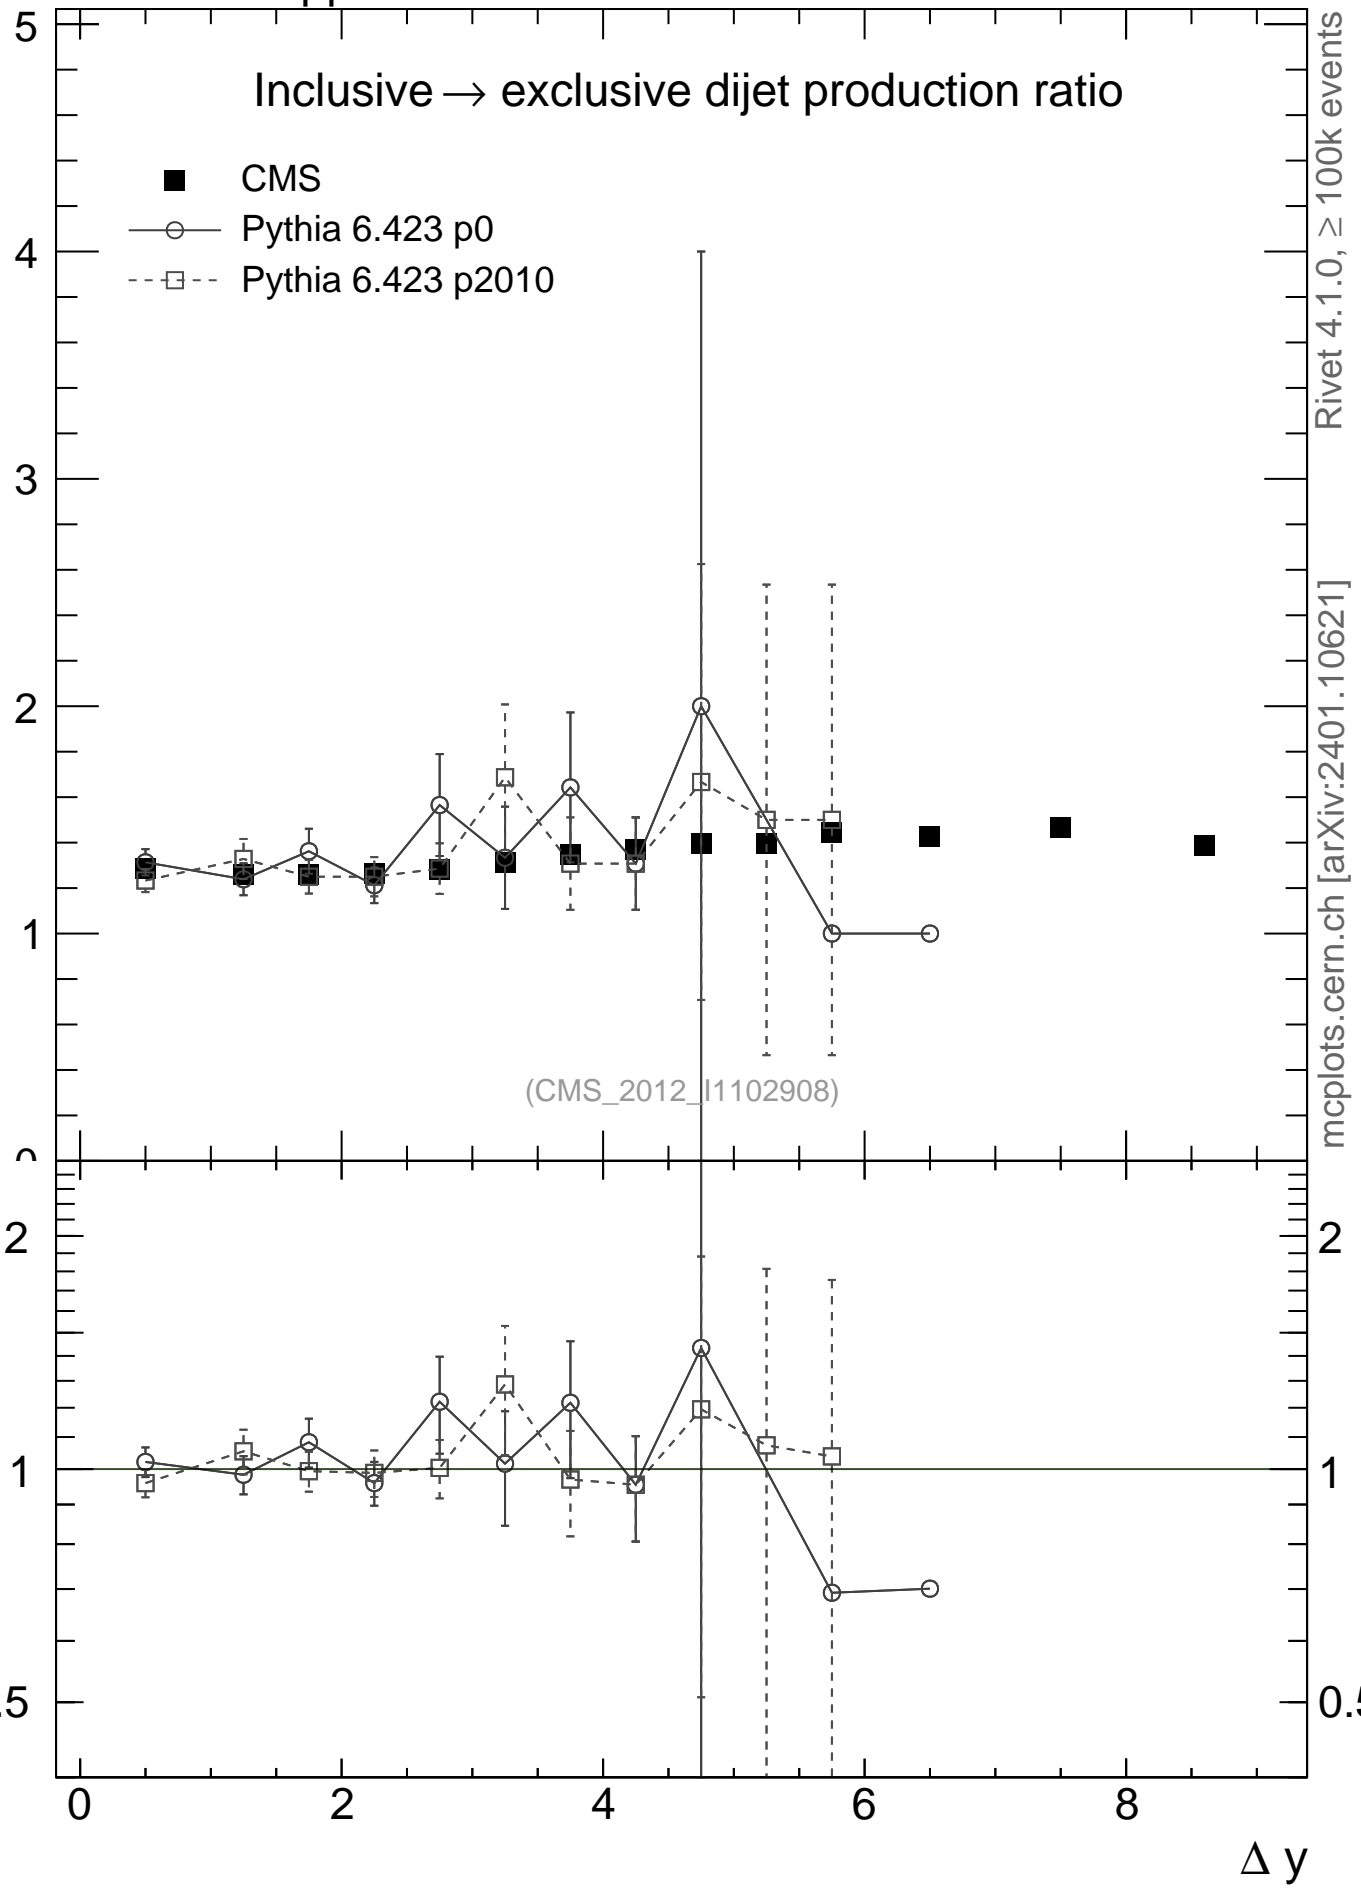

Inclusive \rightarrow exclusive dijet production ratio

- CMS
- Pythia 6.423 p0
- - □ - - Pythia 6.423 p2010

Rivet 4.1.0, $\geq 100k$ events
mcplots.cern.ch [arXiv:2401.10621]

Ratio to CMS

Ratio to CMS

Δy