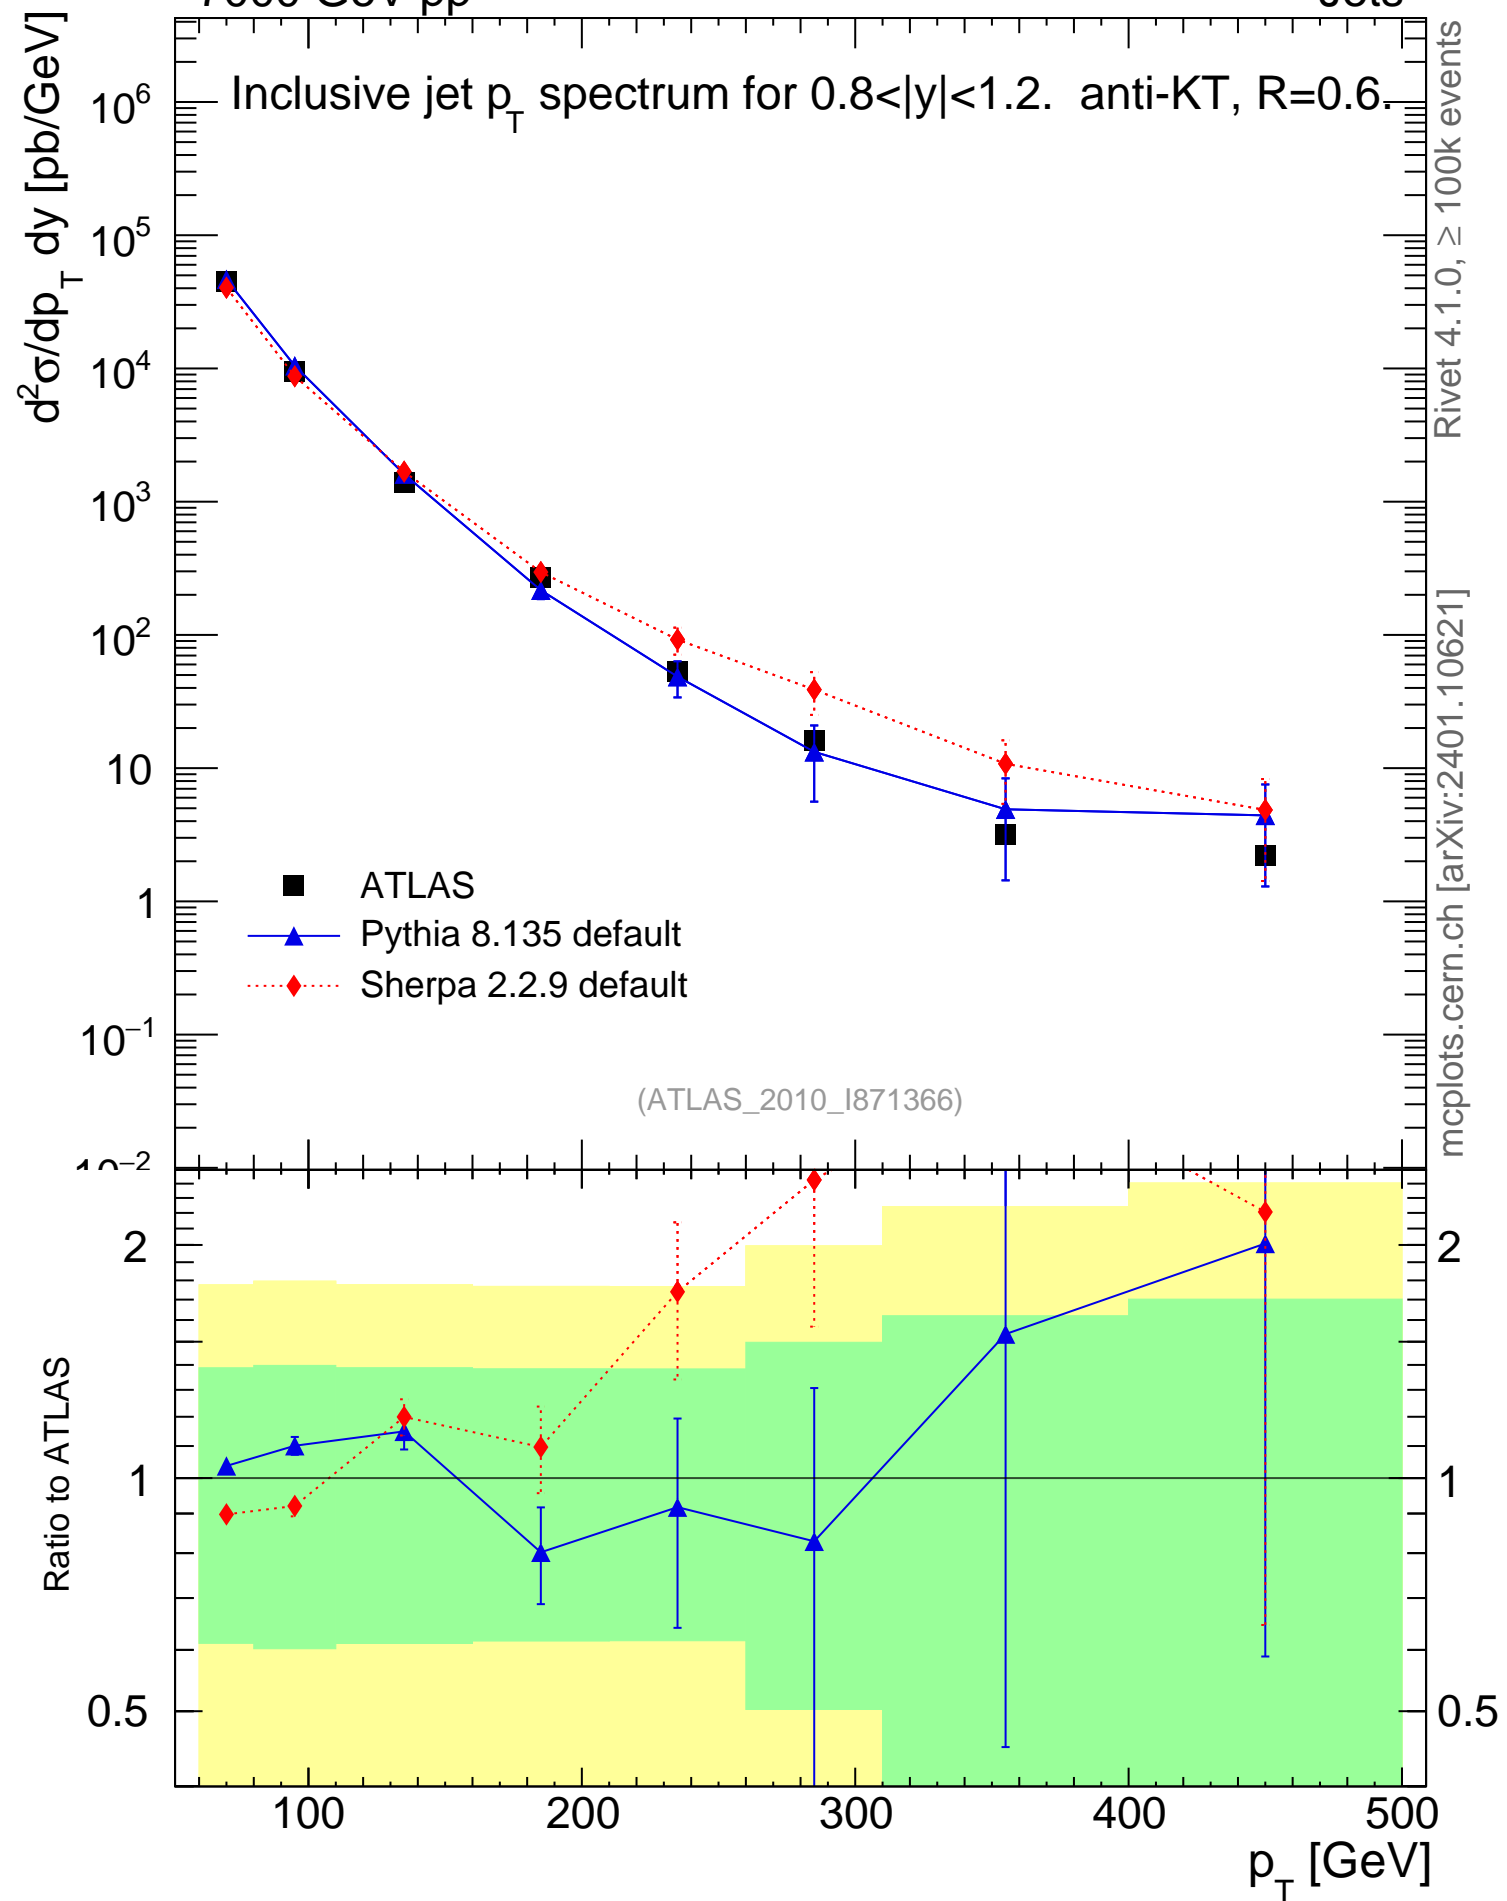

7000 GeV pp

Jets

Inclusive jet p_T spectrum for $0.8 < |y| < 1.2$. anti-KT, $R=0.6$.Rivet 4.1.0, $\geq 100k$ events

mcplots.cern.ch [arXiv:2401.10621]