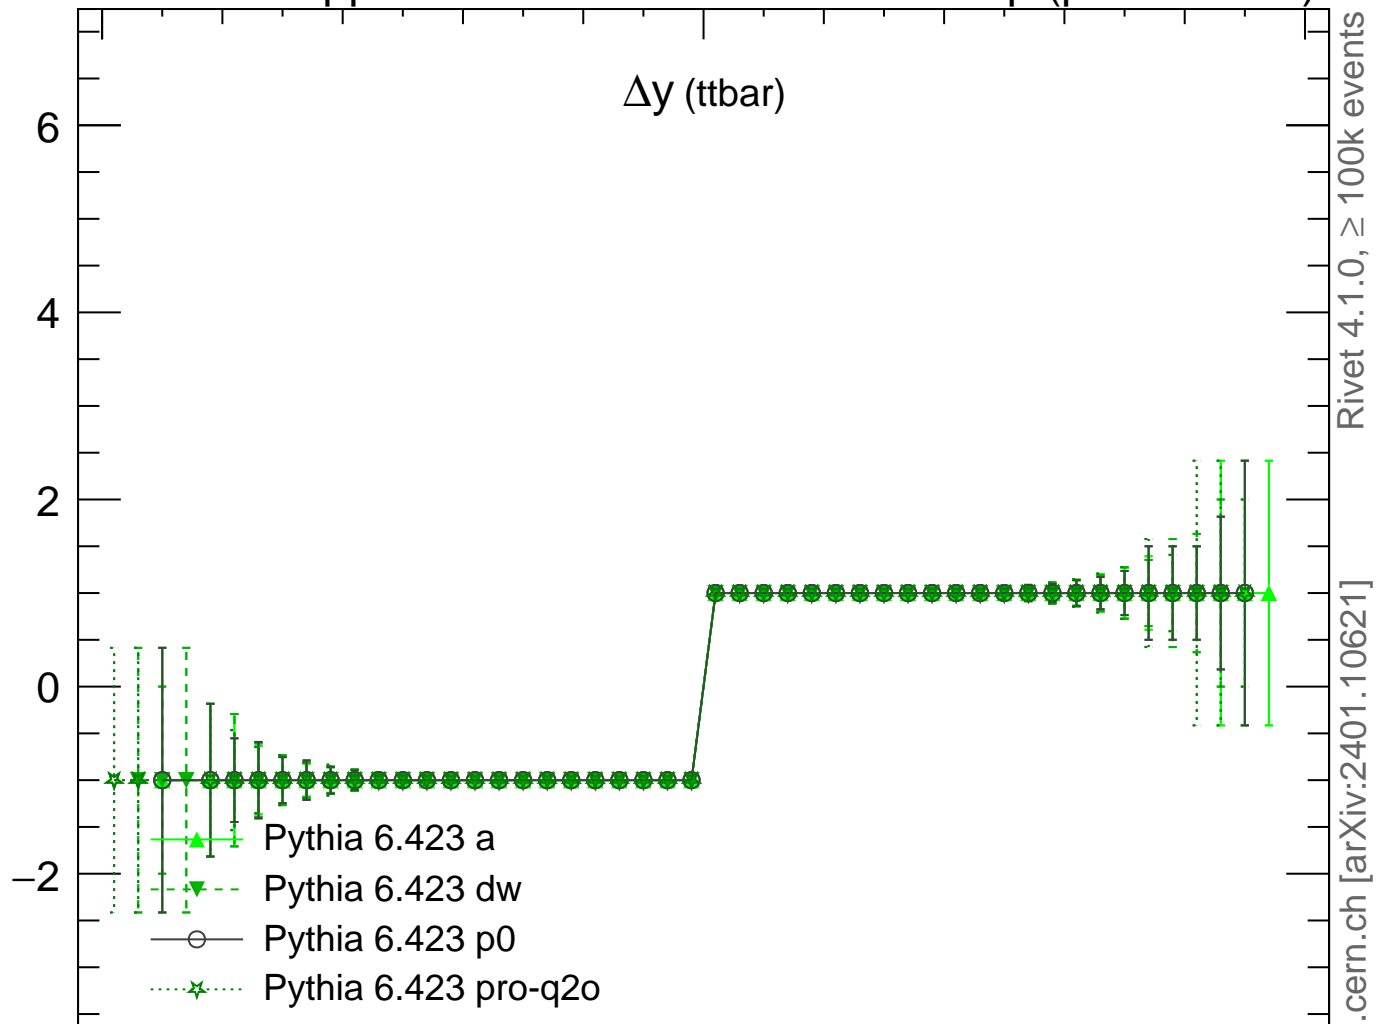

7000 GeV pp

Top (parton level)

Δy (ttbar)

Rivet 4.1.0, $\geq 100k$ events

mcplots.cern.ch [arXiv:2401.10621]

(MC_FBA_TTBAR)

Ratio to Pythia 6.423 a