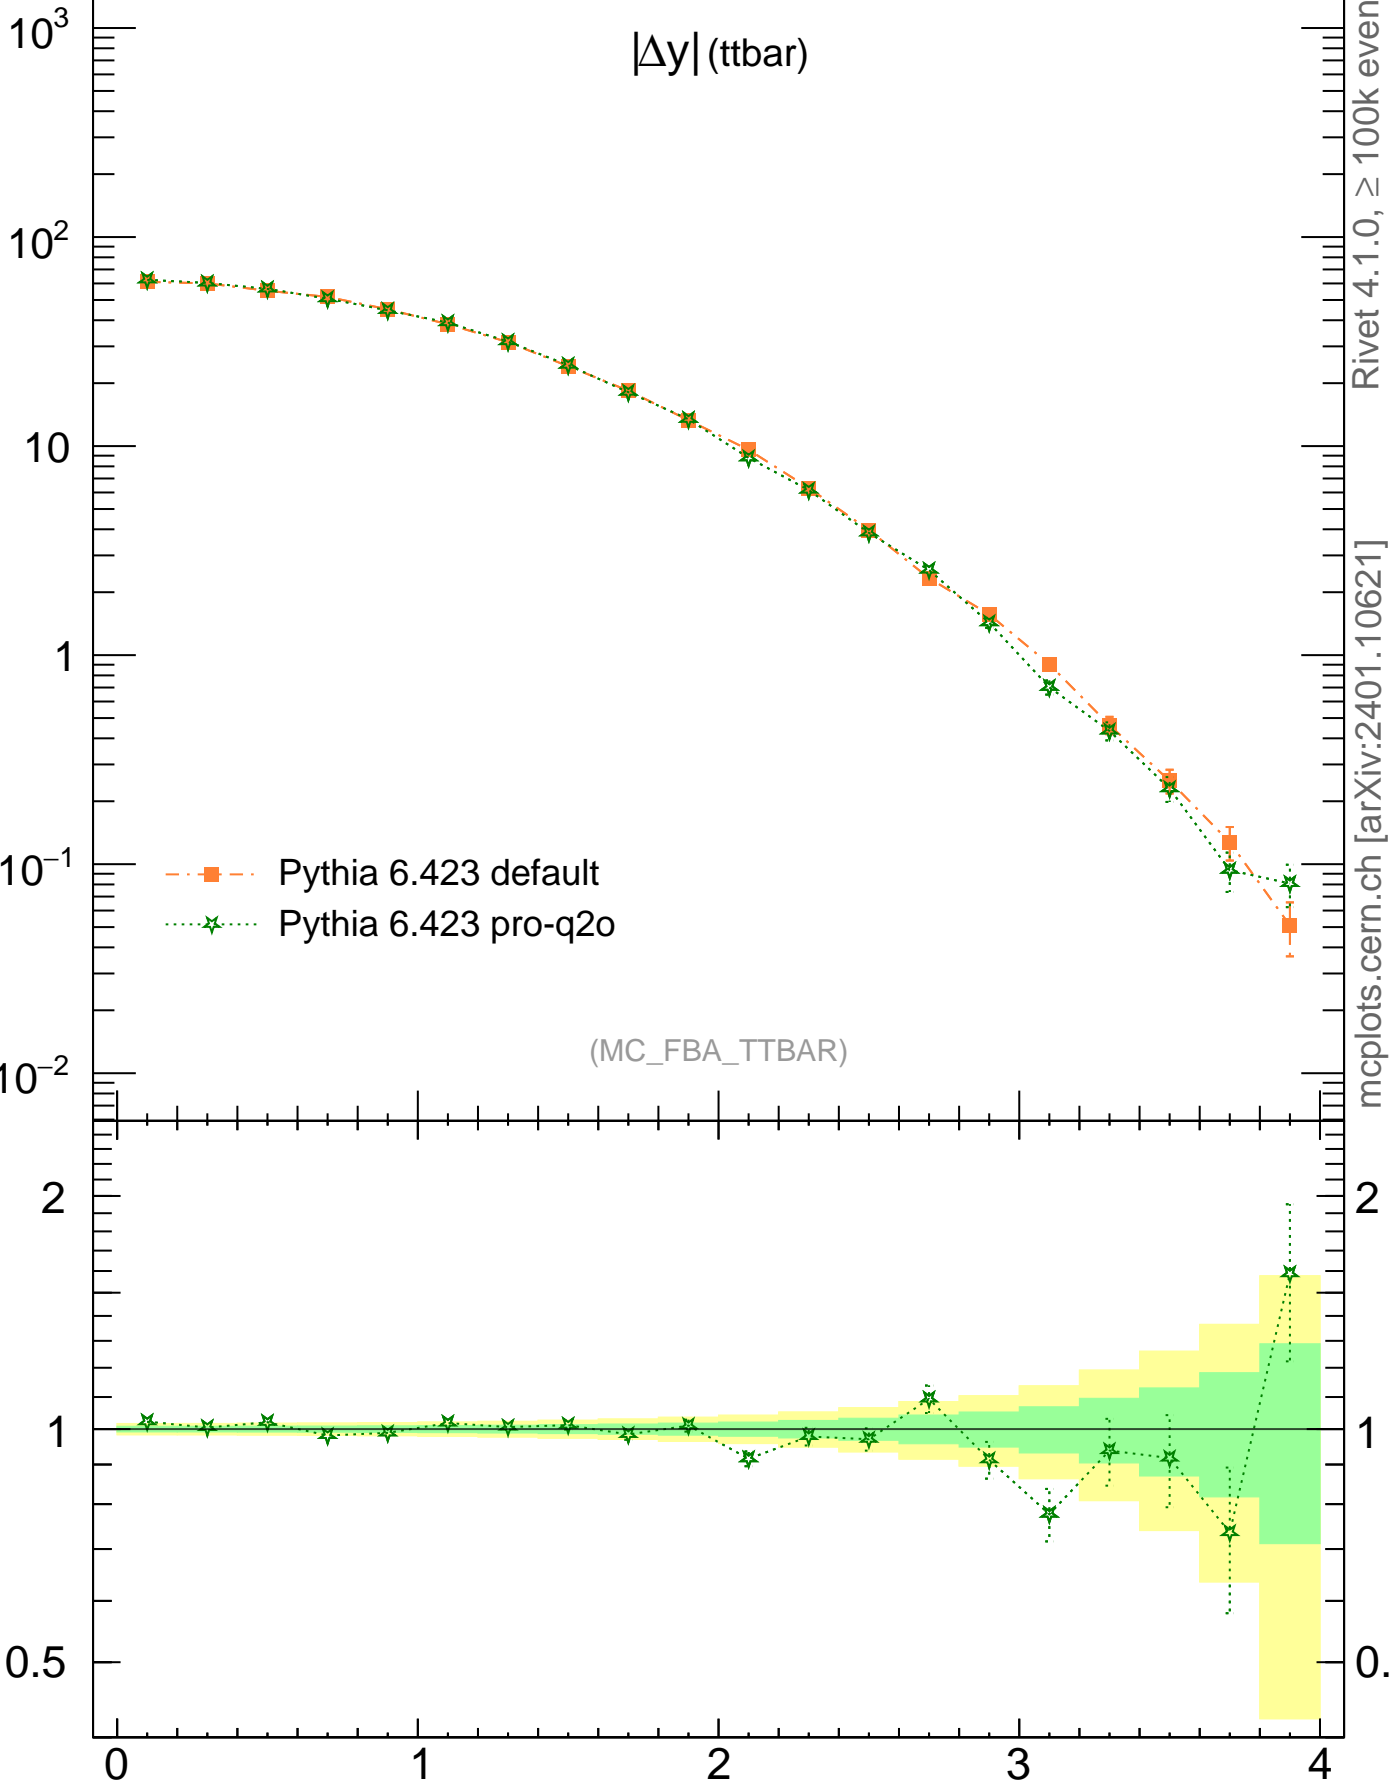

7000 GeV pp

Top (parton level)

$|\Delta y|$ (ttbar)

Ratio to Pythia 6.423 default

mcplots.cern.ch [arXiv:2401.10621]

2
1
0.5