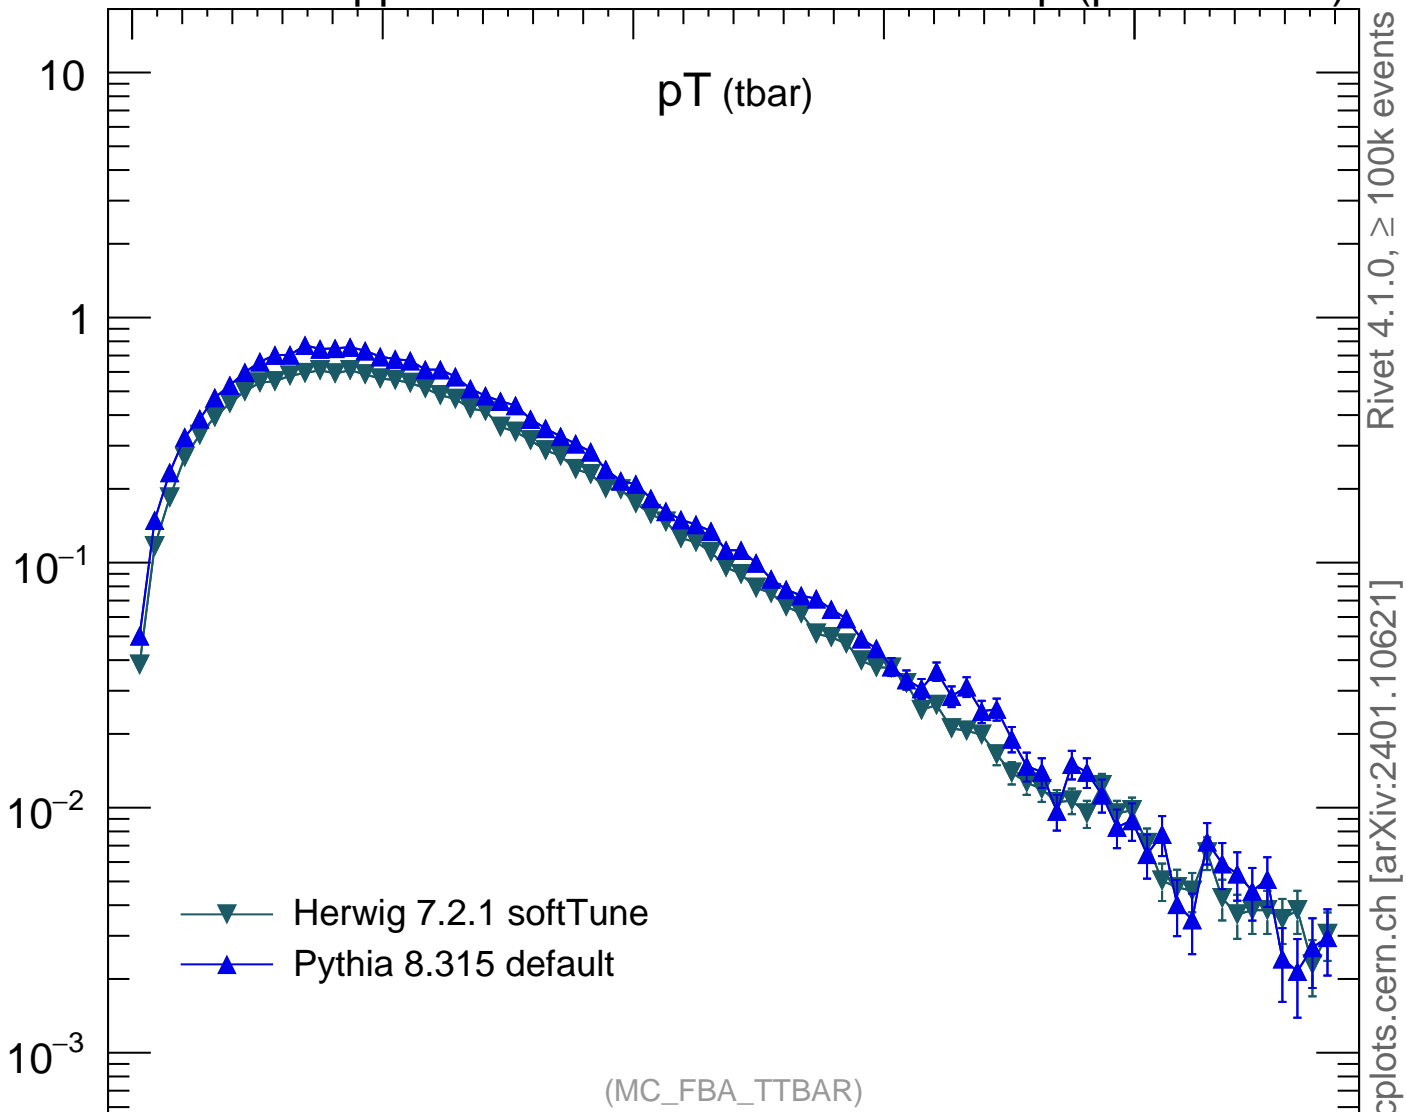

7000 GeV pp

Top (parton level)

pT (tbar)

(MC\_FBA\_TTBAR)

Ratio to Herwig 7.2.1 softTune