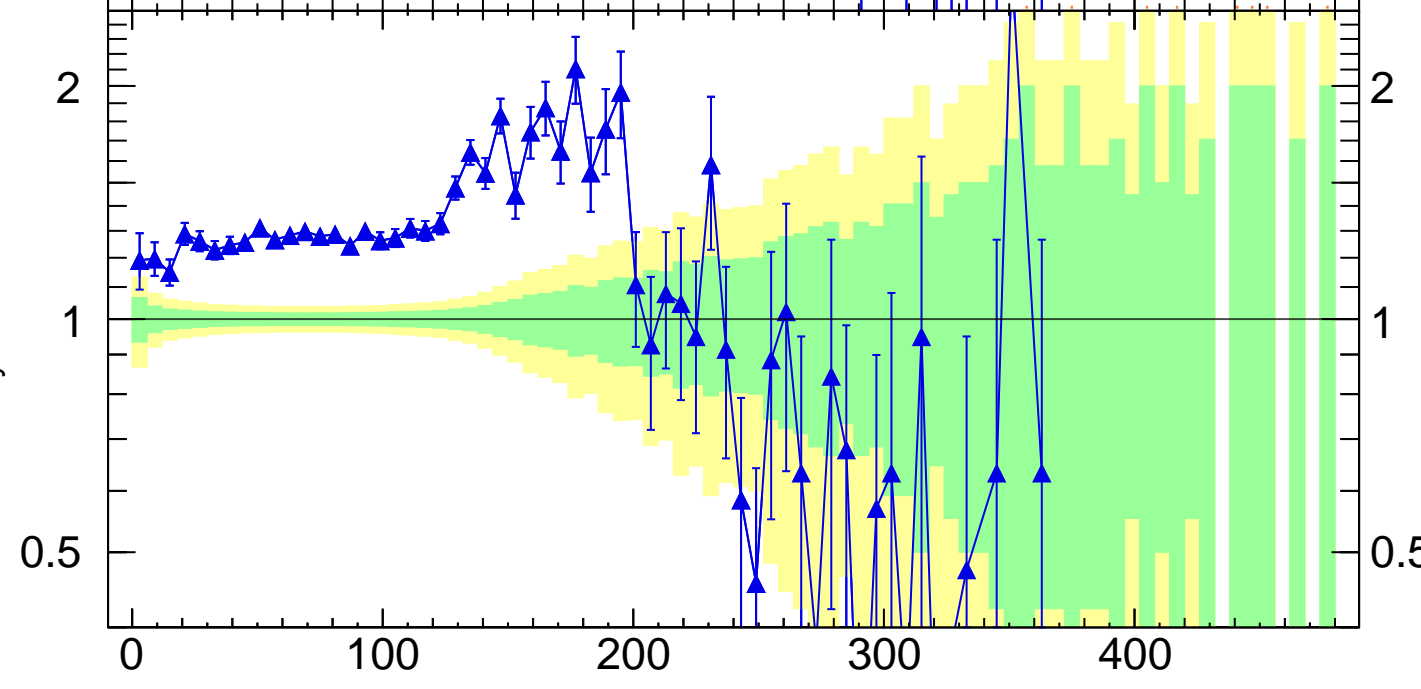

7000 GeV pp

Top (parton level)

p_T (top) ($M_{tt} < 450$)

Rivet 4.1.0, $\geq 100k$ events
mcplots.cern.ch [arXiv:2401.10621]

(MC_FBA_TTBAR)

Ratio to Pythia 6.423 default

2
1
0.5