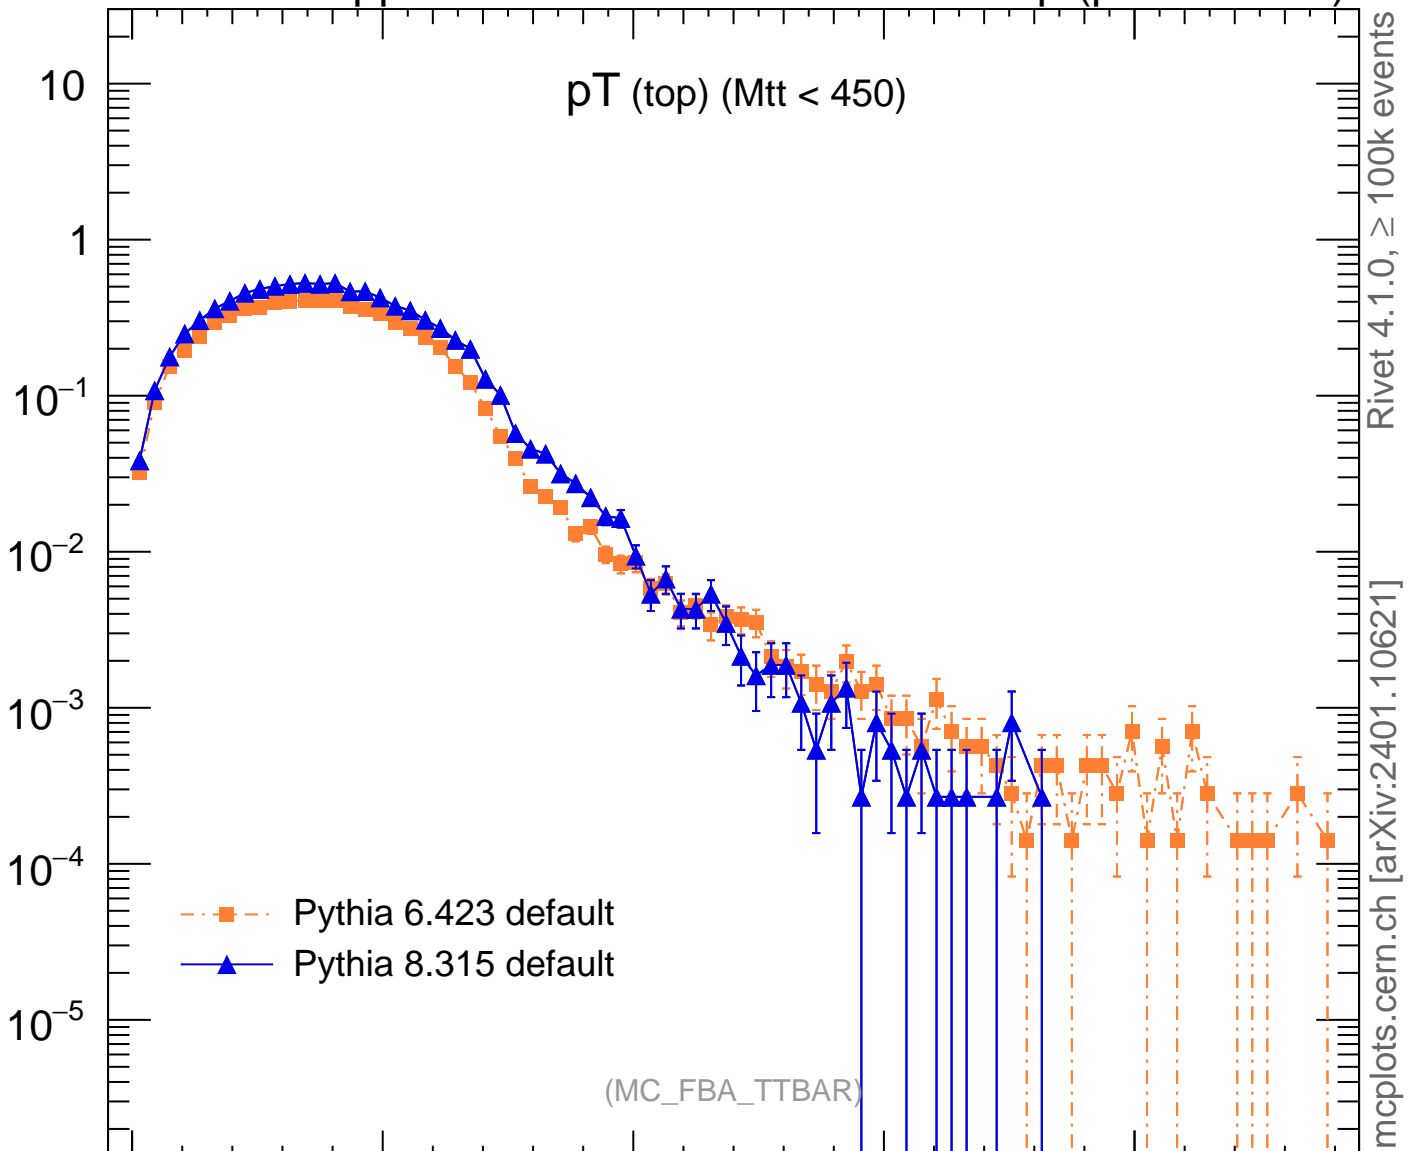

7000 GeV pp

Top (parton level)

p_T (top) ($M_{tt} < 450$)

Rivet 4.1.0, $\geq 100k$ events
mcplots.cern.ch [arXiv:2401.10621]

(MC_FBA_TTBAR)

Ratio to Pythia 6.423 default

2
1
0.5