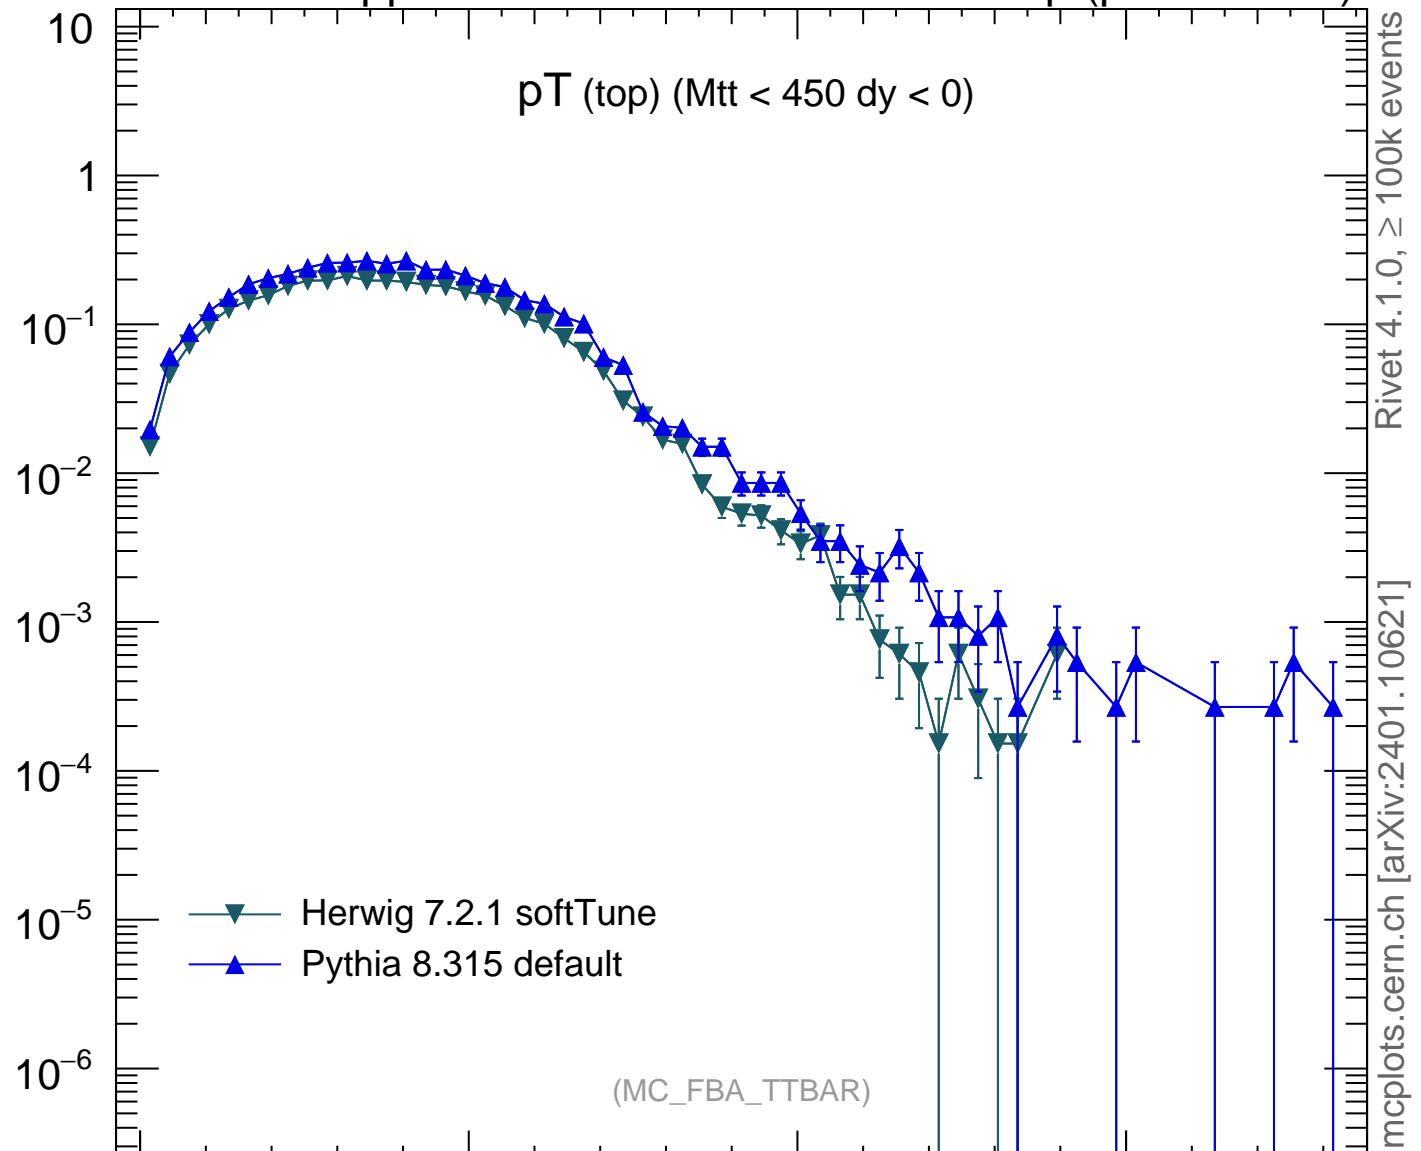

7000 GeV pp

Top (parton level)

pT (top) (Mtt < 450 dy < 0)

(MC_FBA_TTBAR)

Ratio to Herwig 7.2.1 softTune

Rivet 4.1.0, ≥ 100k events
mcplots.cern.ch [arXiv:2401.10621]