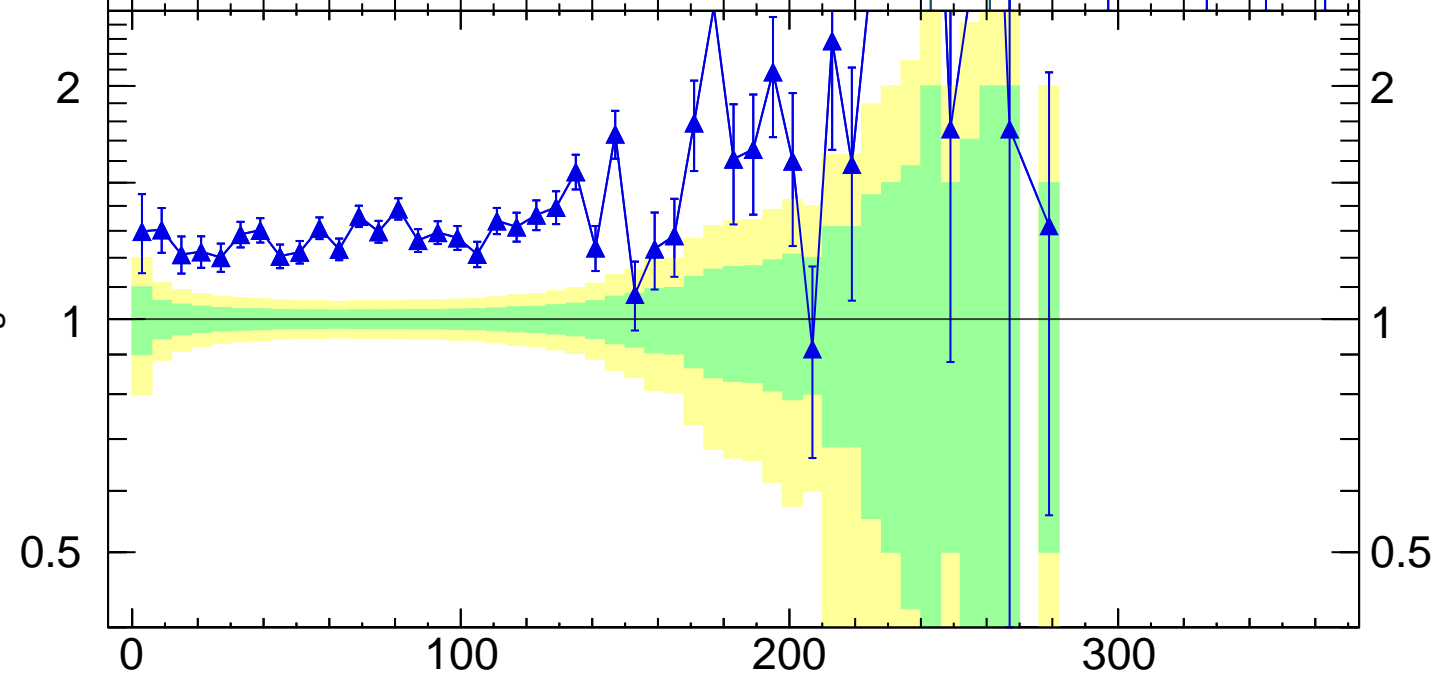

7000 GeV pp

Top (parton level)

pT (top) (Mtt < 450 dy < 0)

(MC_FBA_TTBAR)

Ratio to Herwig 7.2.1 softTune

Rivet 4.1.0, ≥ 100k events
mcplots.cern.ch [arXiv:2401.10621]