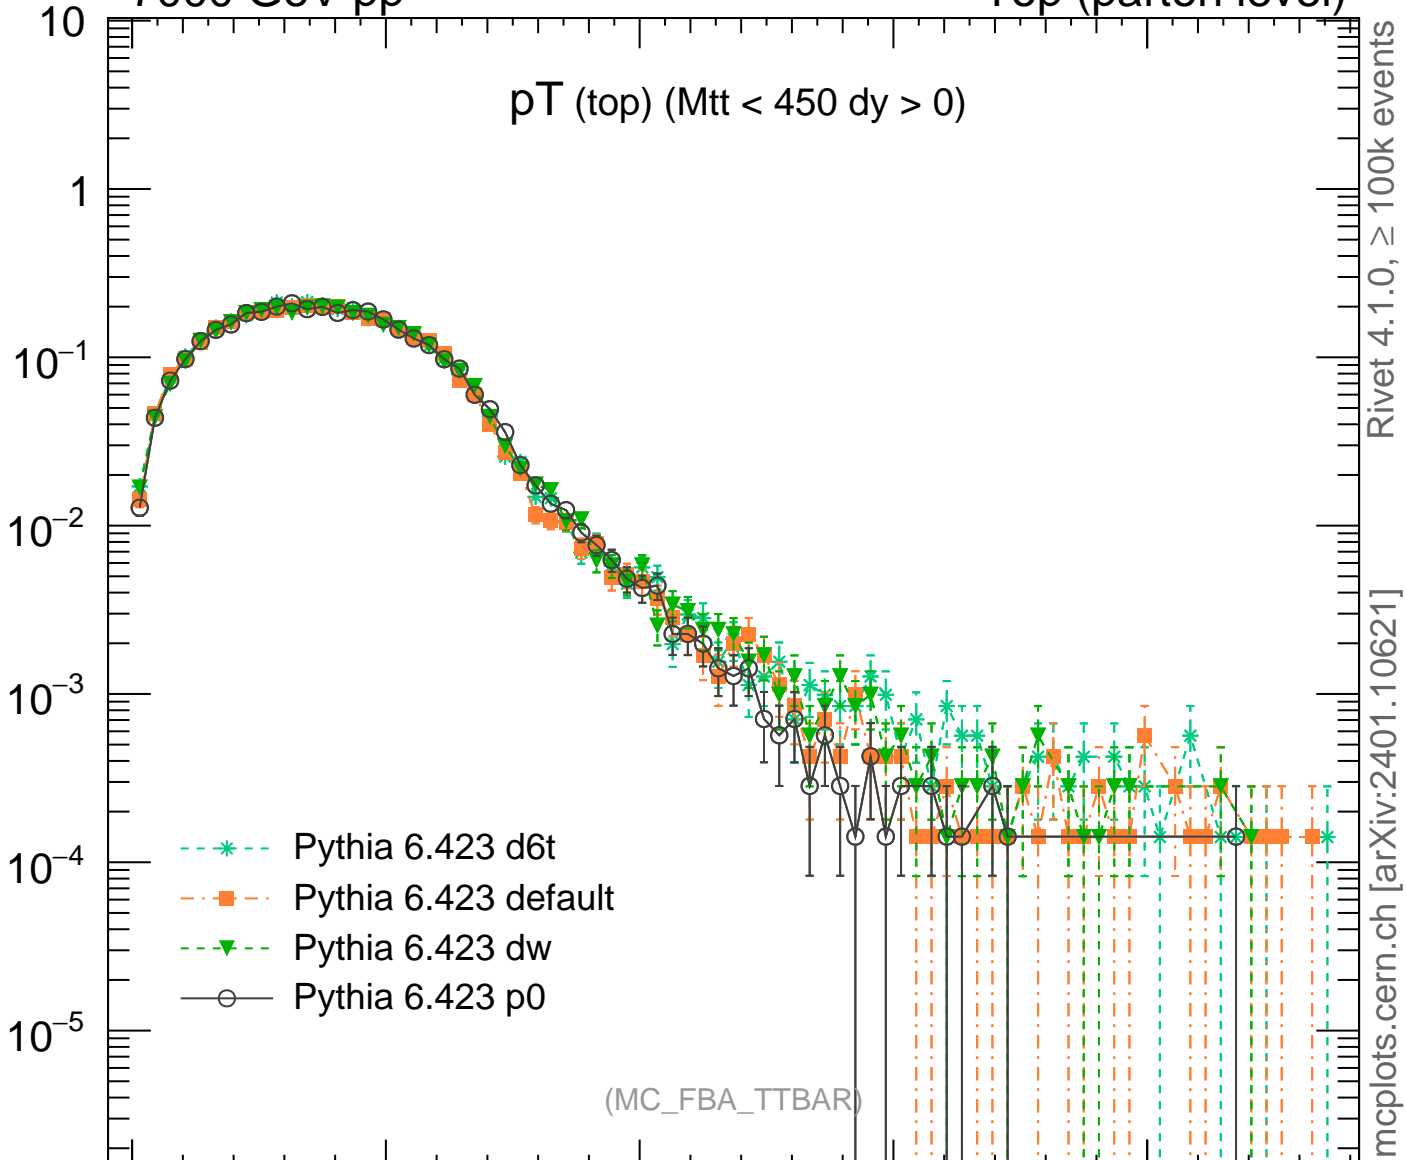

7000 GeV pp

Top (parton level)

p_T (top) ($M_{tt} < 450$ $dy > 0$)

Rivet 4.1.0, $\geq 100k$ events

mcplots.cern.ch [arXiv:2401.10621]

Ratio to Pythia 6.423 d6t