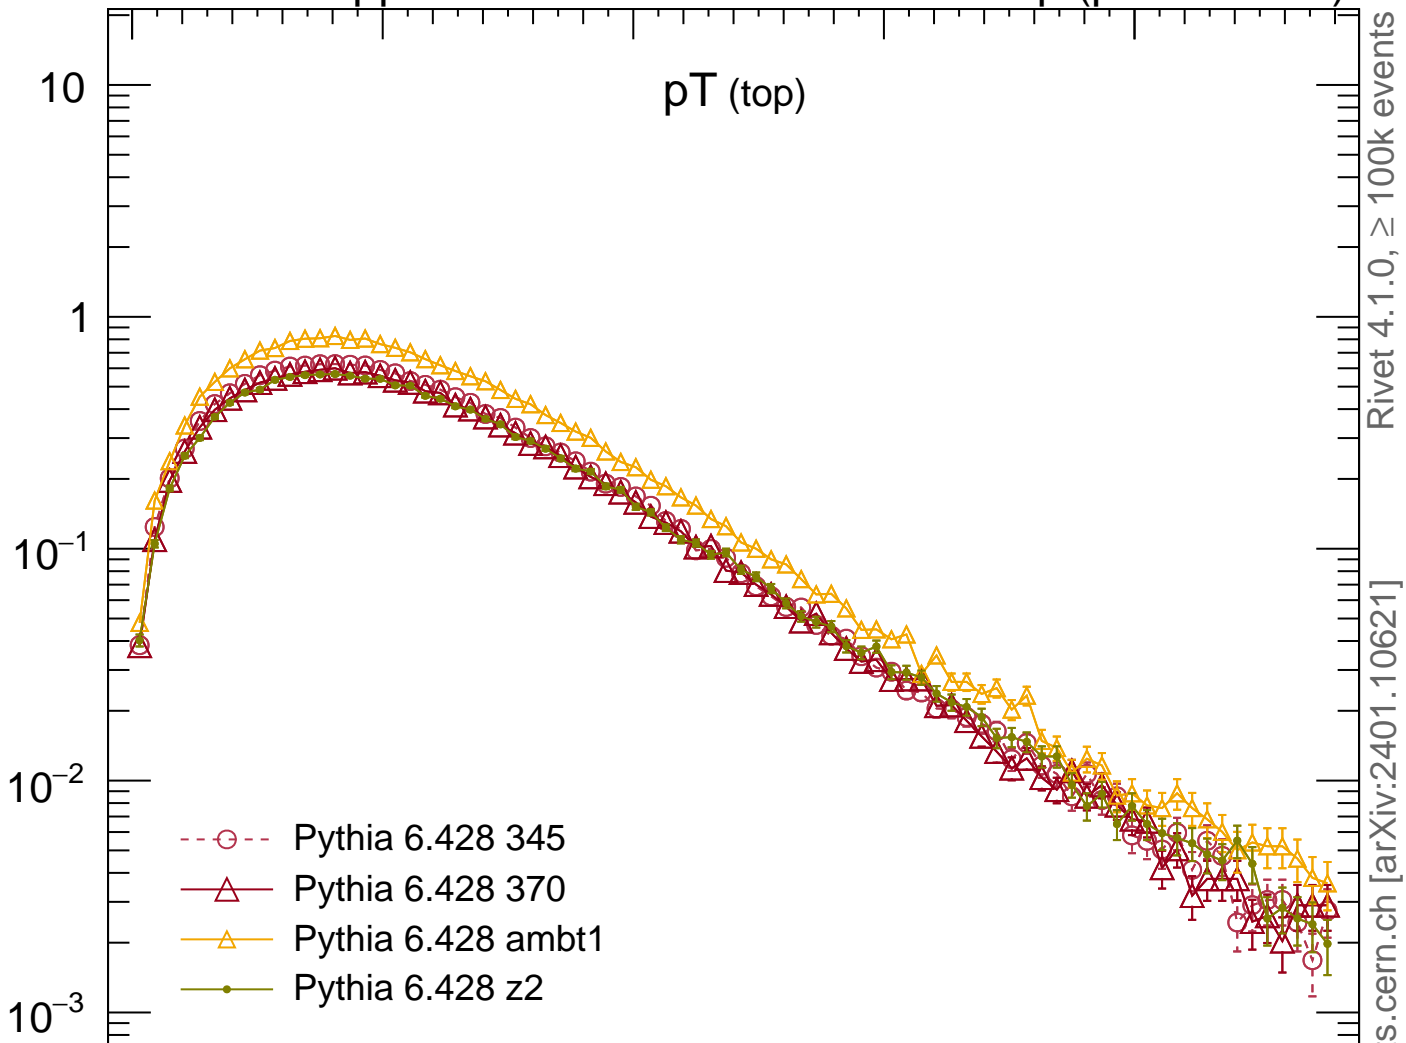

7000 GeV pp

Top (parton level)

p_T (top)

Rivet 4.1.0, $\geq 100k$ events

mcplots.cern.ch [arXiv:2401.10621]

(MC_FBA_TTBAR)

Ratio to Pythia 6.428 345