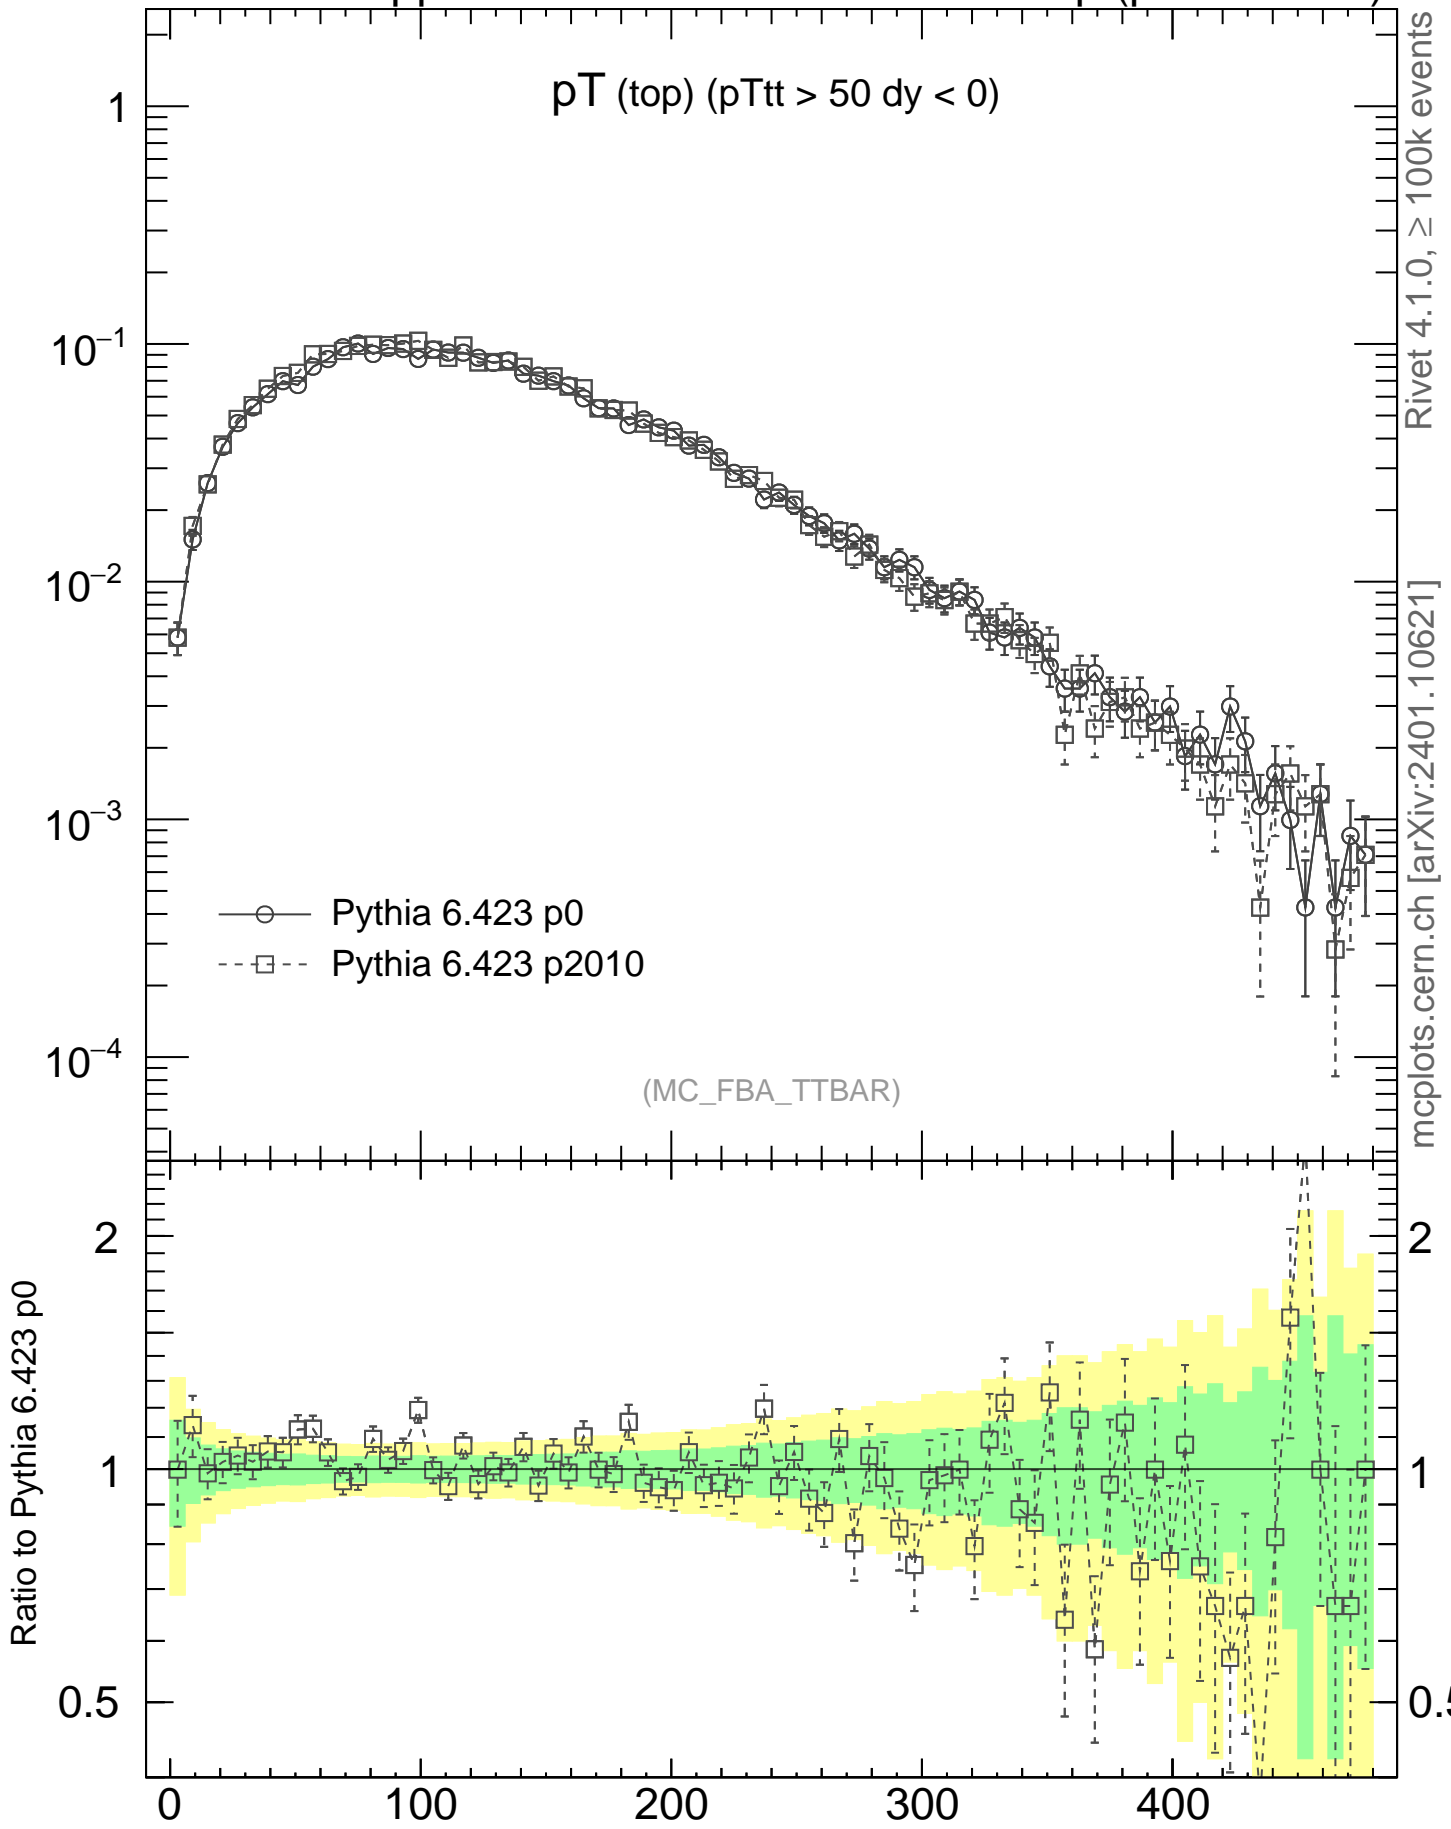

7000 GeV pp

Top (parton level)

p_T (top) ($p_{Ttt} > 50$ dy < 0)

○ Pythia 6.423 p0
□ Pythia 6.423 p2010

(MC_FBA_TTBAR)

Ratio to Pythia 6.423 p0

mcplots.cern.ch [arXiv:2401.10621]

Rivet 4.1.0, $\geq 100k$ events