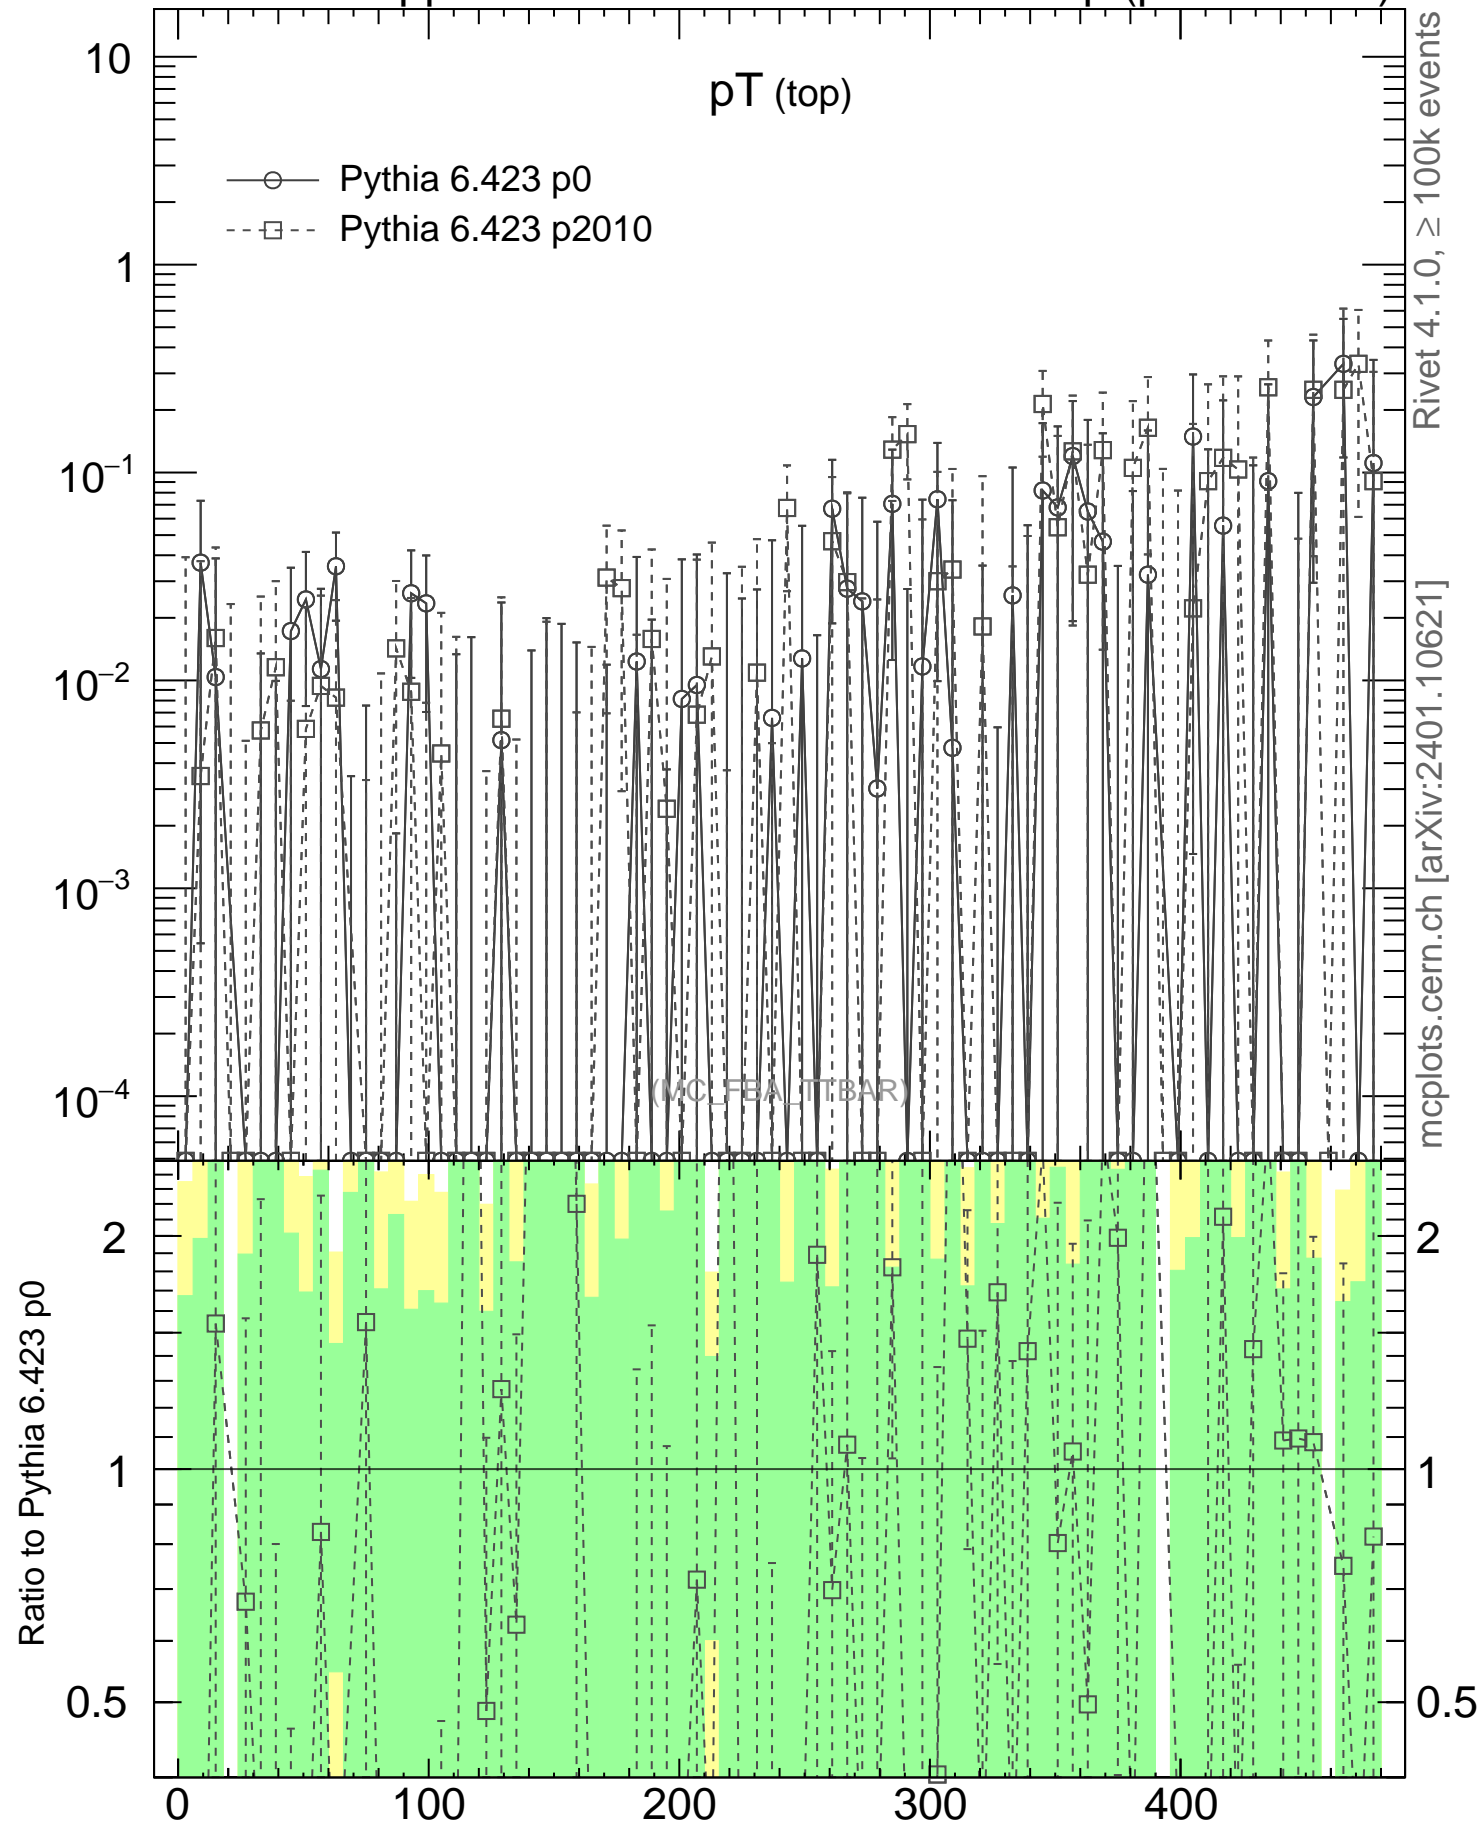

7000 GeV pp

Top (parton level)

p_T (top)

- Pythia 6.423 p0
- Pythia 6.423 p2010

Rivet 4.1.0, $\geq 100k$ events

mcplots.cern.ch [arXiv:2401.10621]

Ratio to Pythia 6.423 p0