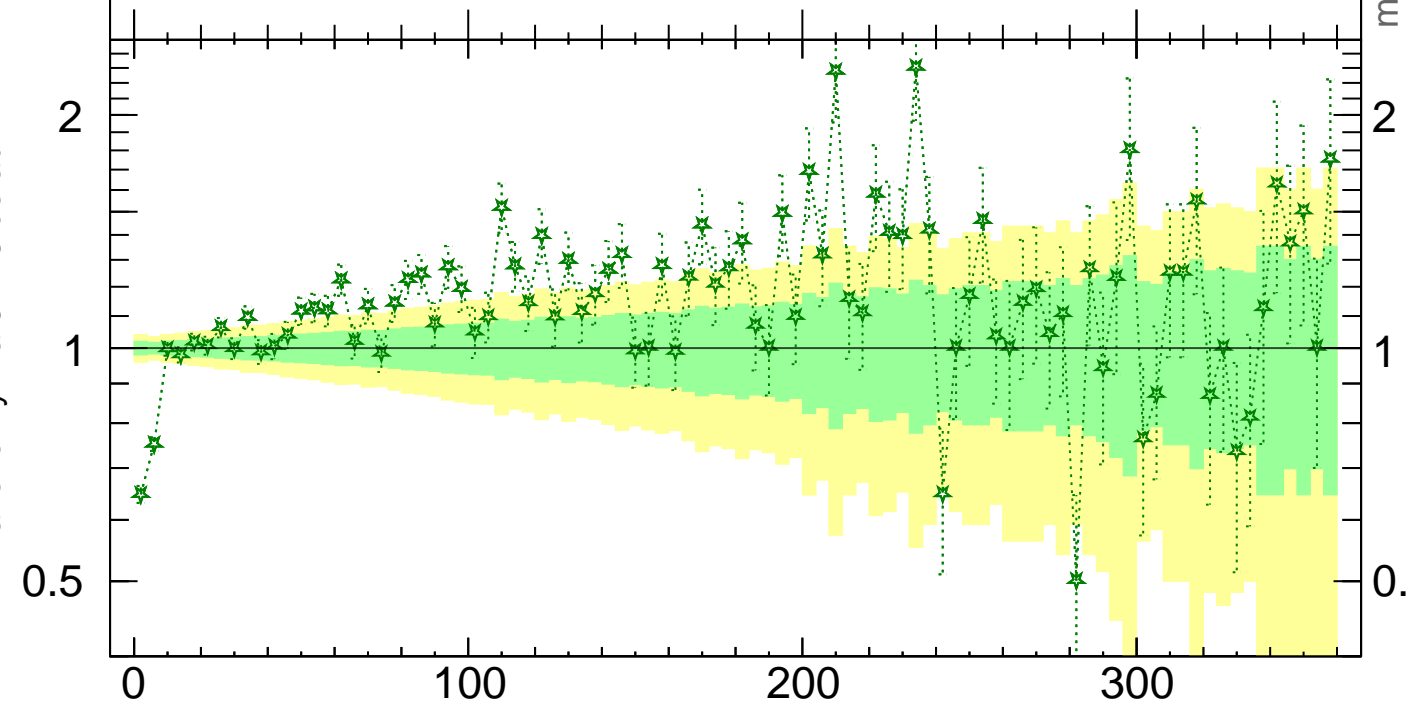

7000 GeV pp

Top (parton level)

p_T (ttbar) ($M_{tt} > 450$ dy < 0)

Rivet 4.1.0, ≥ 100k events

mcplots.cern.ch [arXiv:2401.10621]

(MC_FBA_TTBAR)

Ratio to Pythia 6.423 default

Ratio to Pythia 6.423 default