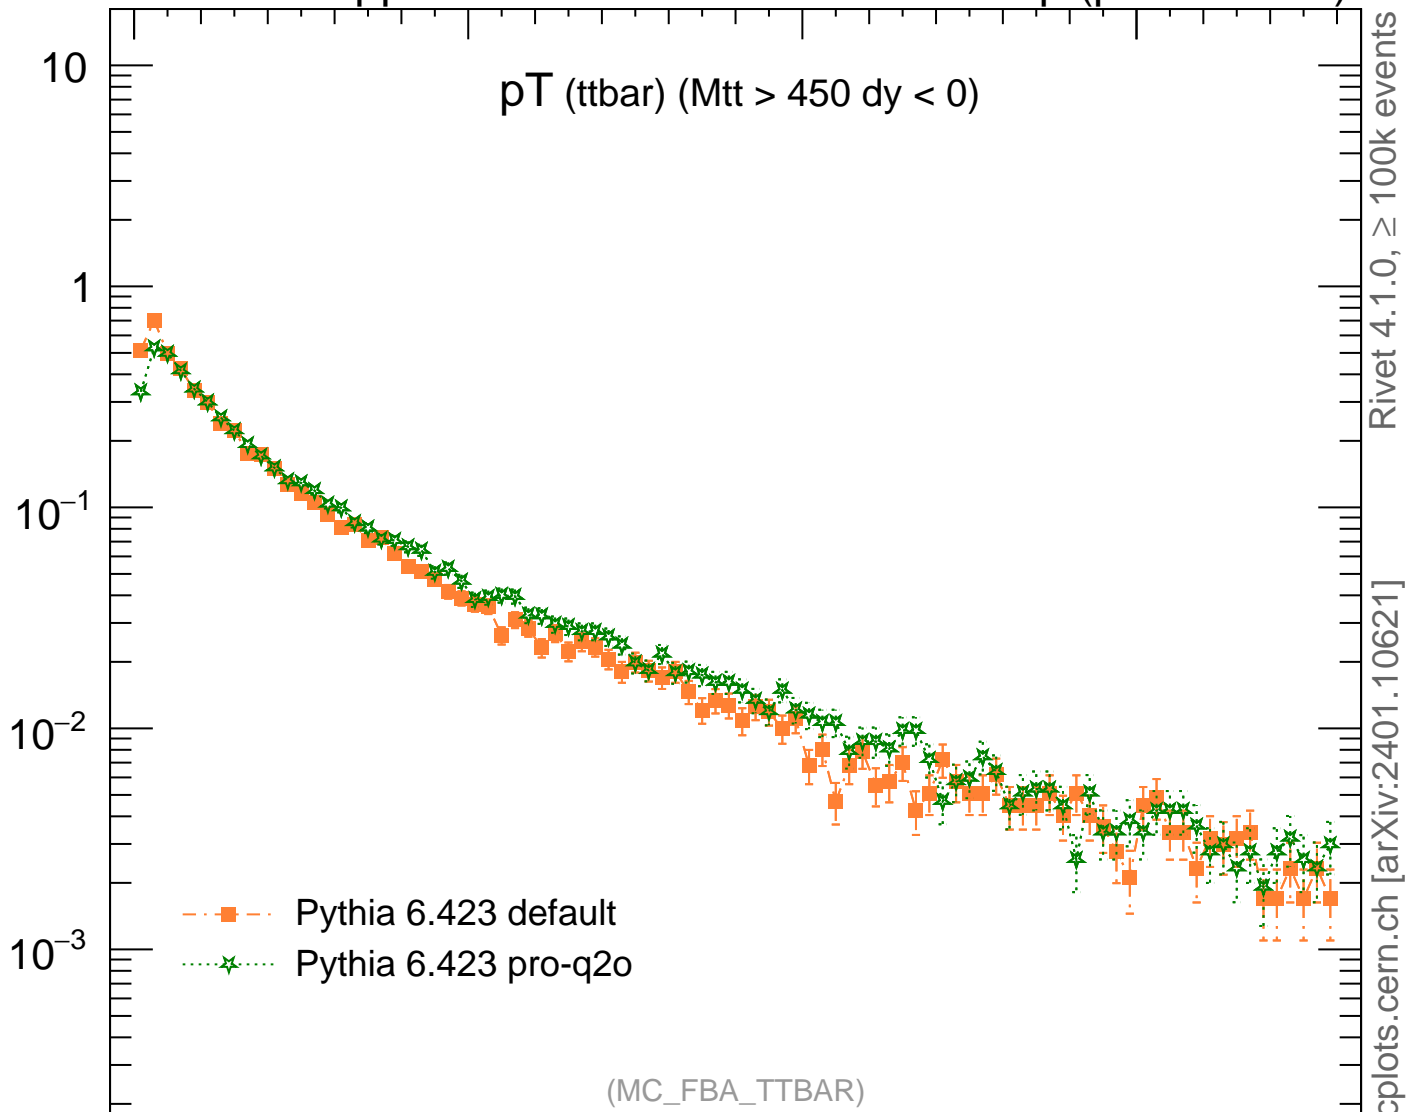

7000 GeV pp

Top (parton level)

p_T (ttbar) ($M_{tt} > 450$ dy < 0)

Rivet 4.1.0, ≥ 100k events

mcplots.cern.ch [arXiv:2401.10621]

(MC_FBA_TTBAR)

Ratio to Pythia 6.423 default

Ratio to Pythia 6.423 default