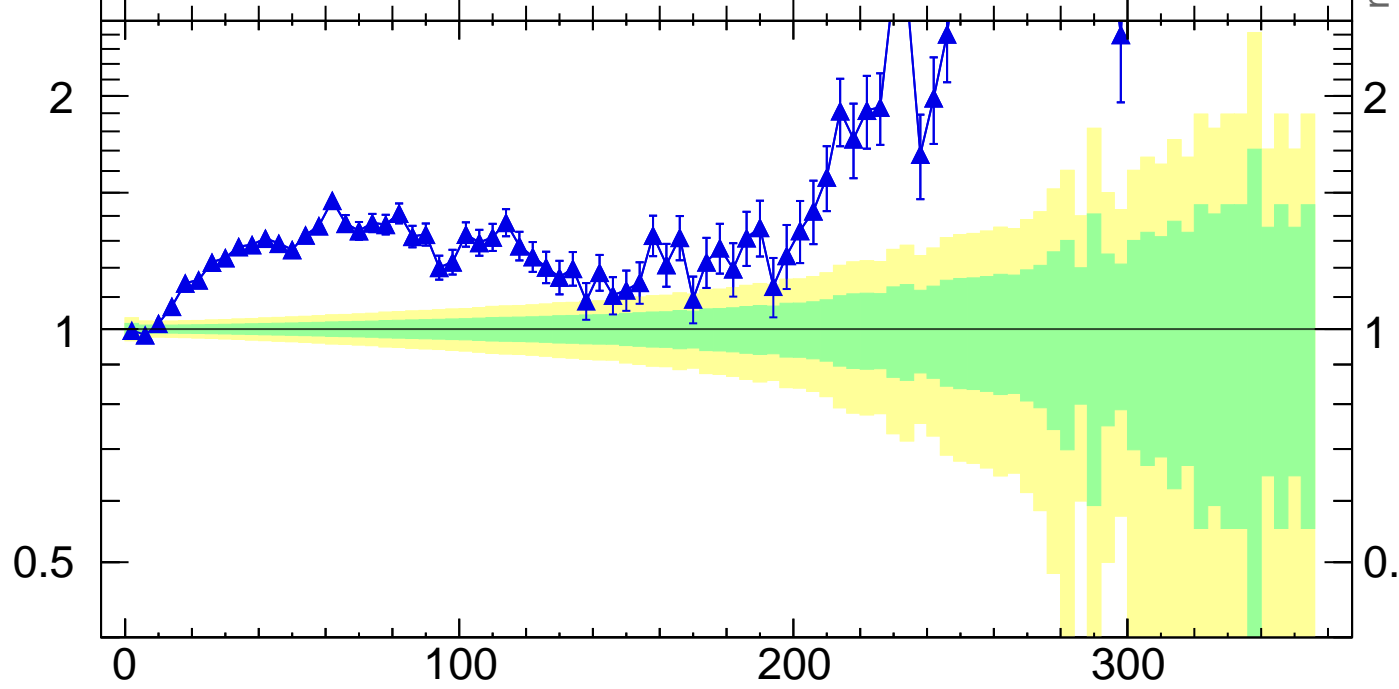

7000 GeV pp

Top (parton level)

p_T (ttbar)

Rivet 4.1.0, $\geq 100k$ events

mcplots.cern.ch [arXiv:2401.10621]

(MC_FBA_TTBAR)

Ratio to Herwig 7.2.1 softTune

Ratio to Herwig 7.2.1 softTune