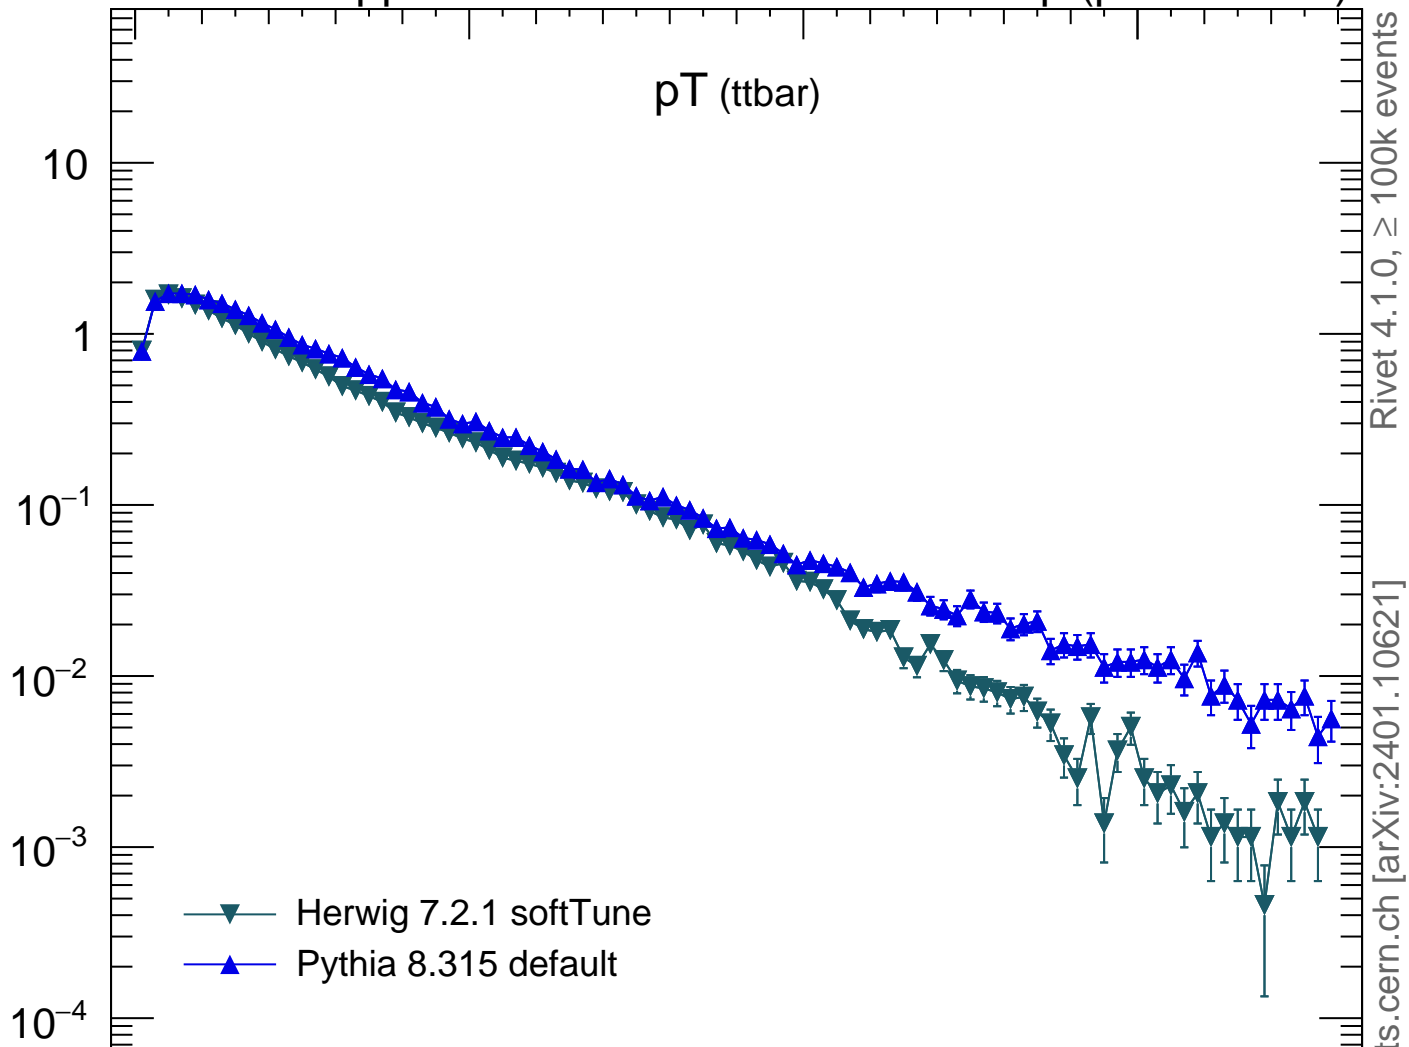

7000 GeV pp

Top (parton level)

p_T (ttbar)

Rivet 4.1.0, $\geq 100k$ events

mcplots.cern.ch [arXiv:2401.10621]

(MC_FBA_TTBAR)

Ratio to Herwig 7.2.1 softTune

Ratio to Herwig 7.2.1 softTune