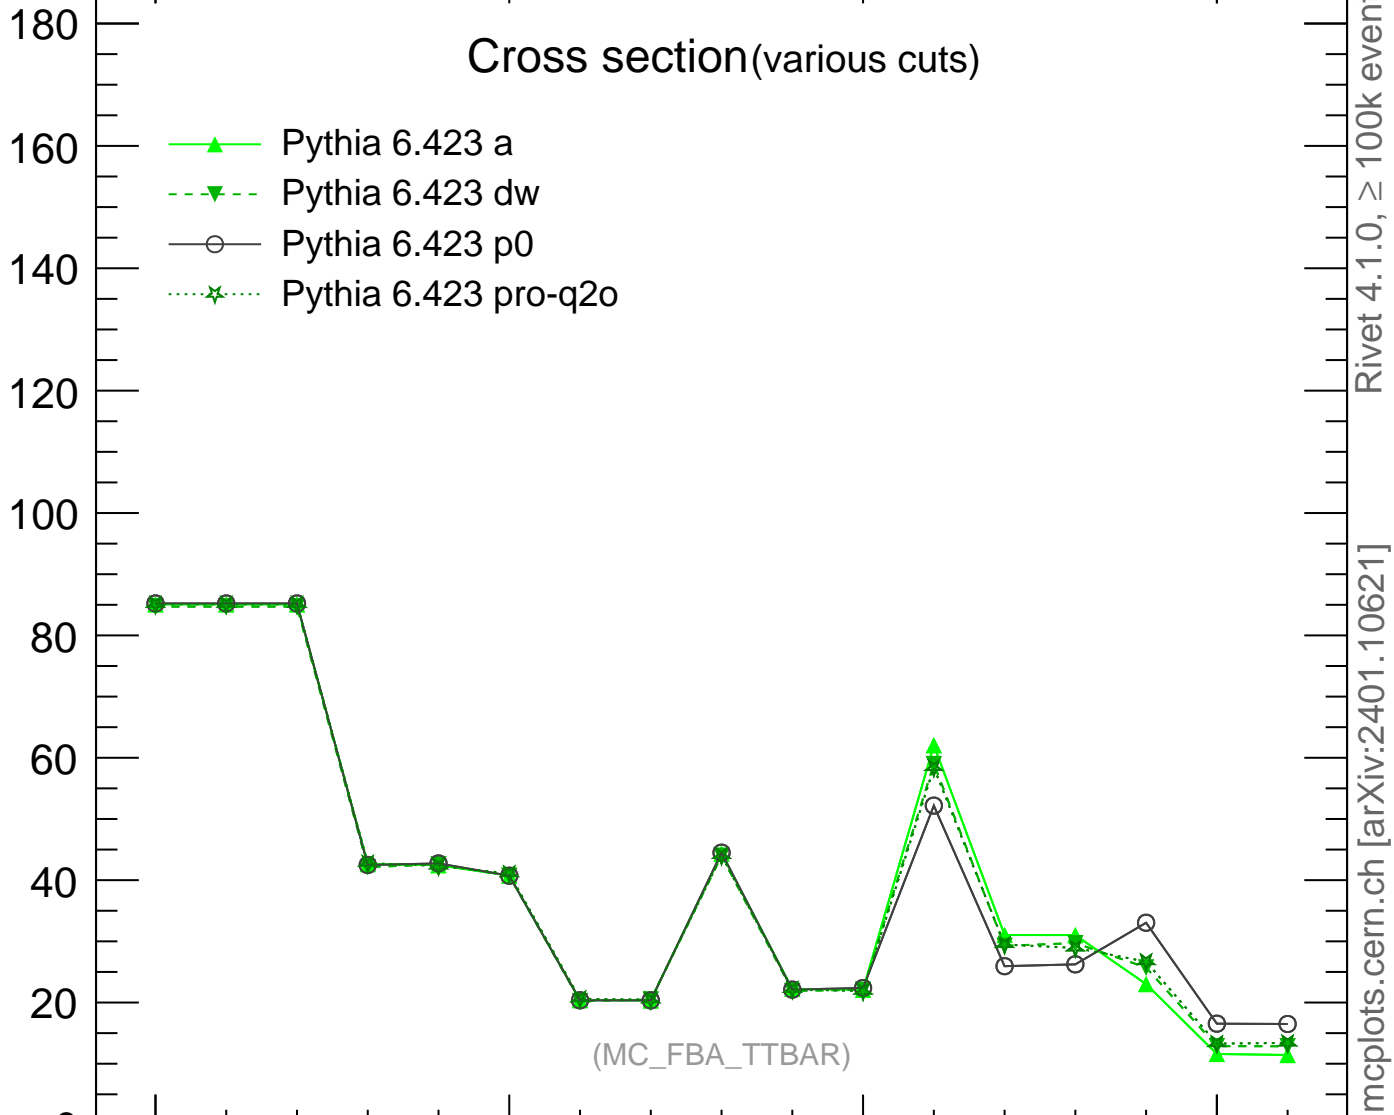

7000 GeV pp

Top (parton level)

Cross section (various cuts)

- Pythia 6.423 a
- Pythia 6.423 dw
- Pythia 6.423 p0
- Pythia 6.423 pro-q2o

Rivet 4.1.0, ≥ 100k events

mcplots.cern.ch [arXiv:2401.10621]

Ratio to Pythia 6.423 a

2

0.5