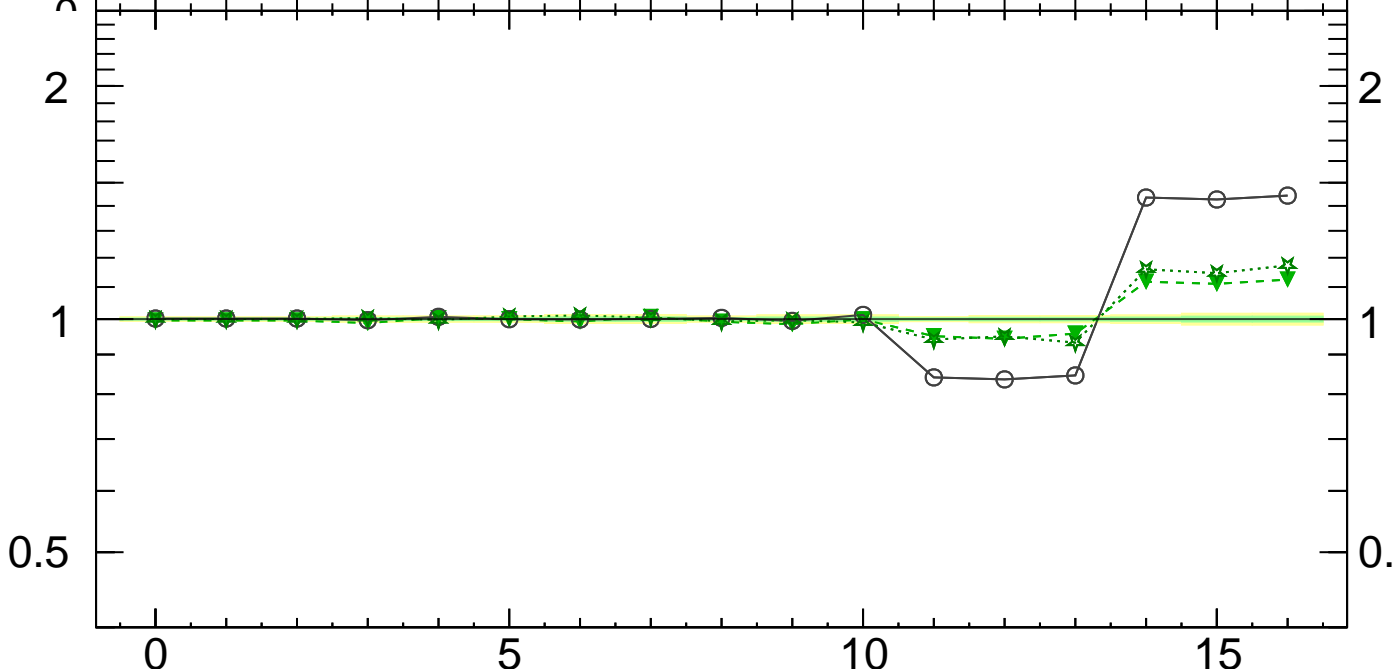

7000 GeV pp

Top (parton level)

Cross section (various cuts)

- Pythia 6.423 a
- Pythia 6.423 dw
- Pythia 6.423 p0
- Pythia 6.423 pro-q2o

Rivet 4.1.0, ≥ 100k events

mcplots.cern.ch [arXiv:2401.10621]

Ratio to Pythia 6.423 a