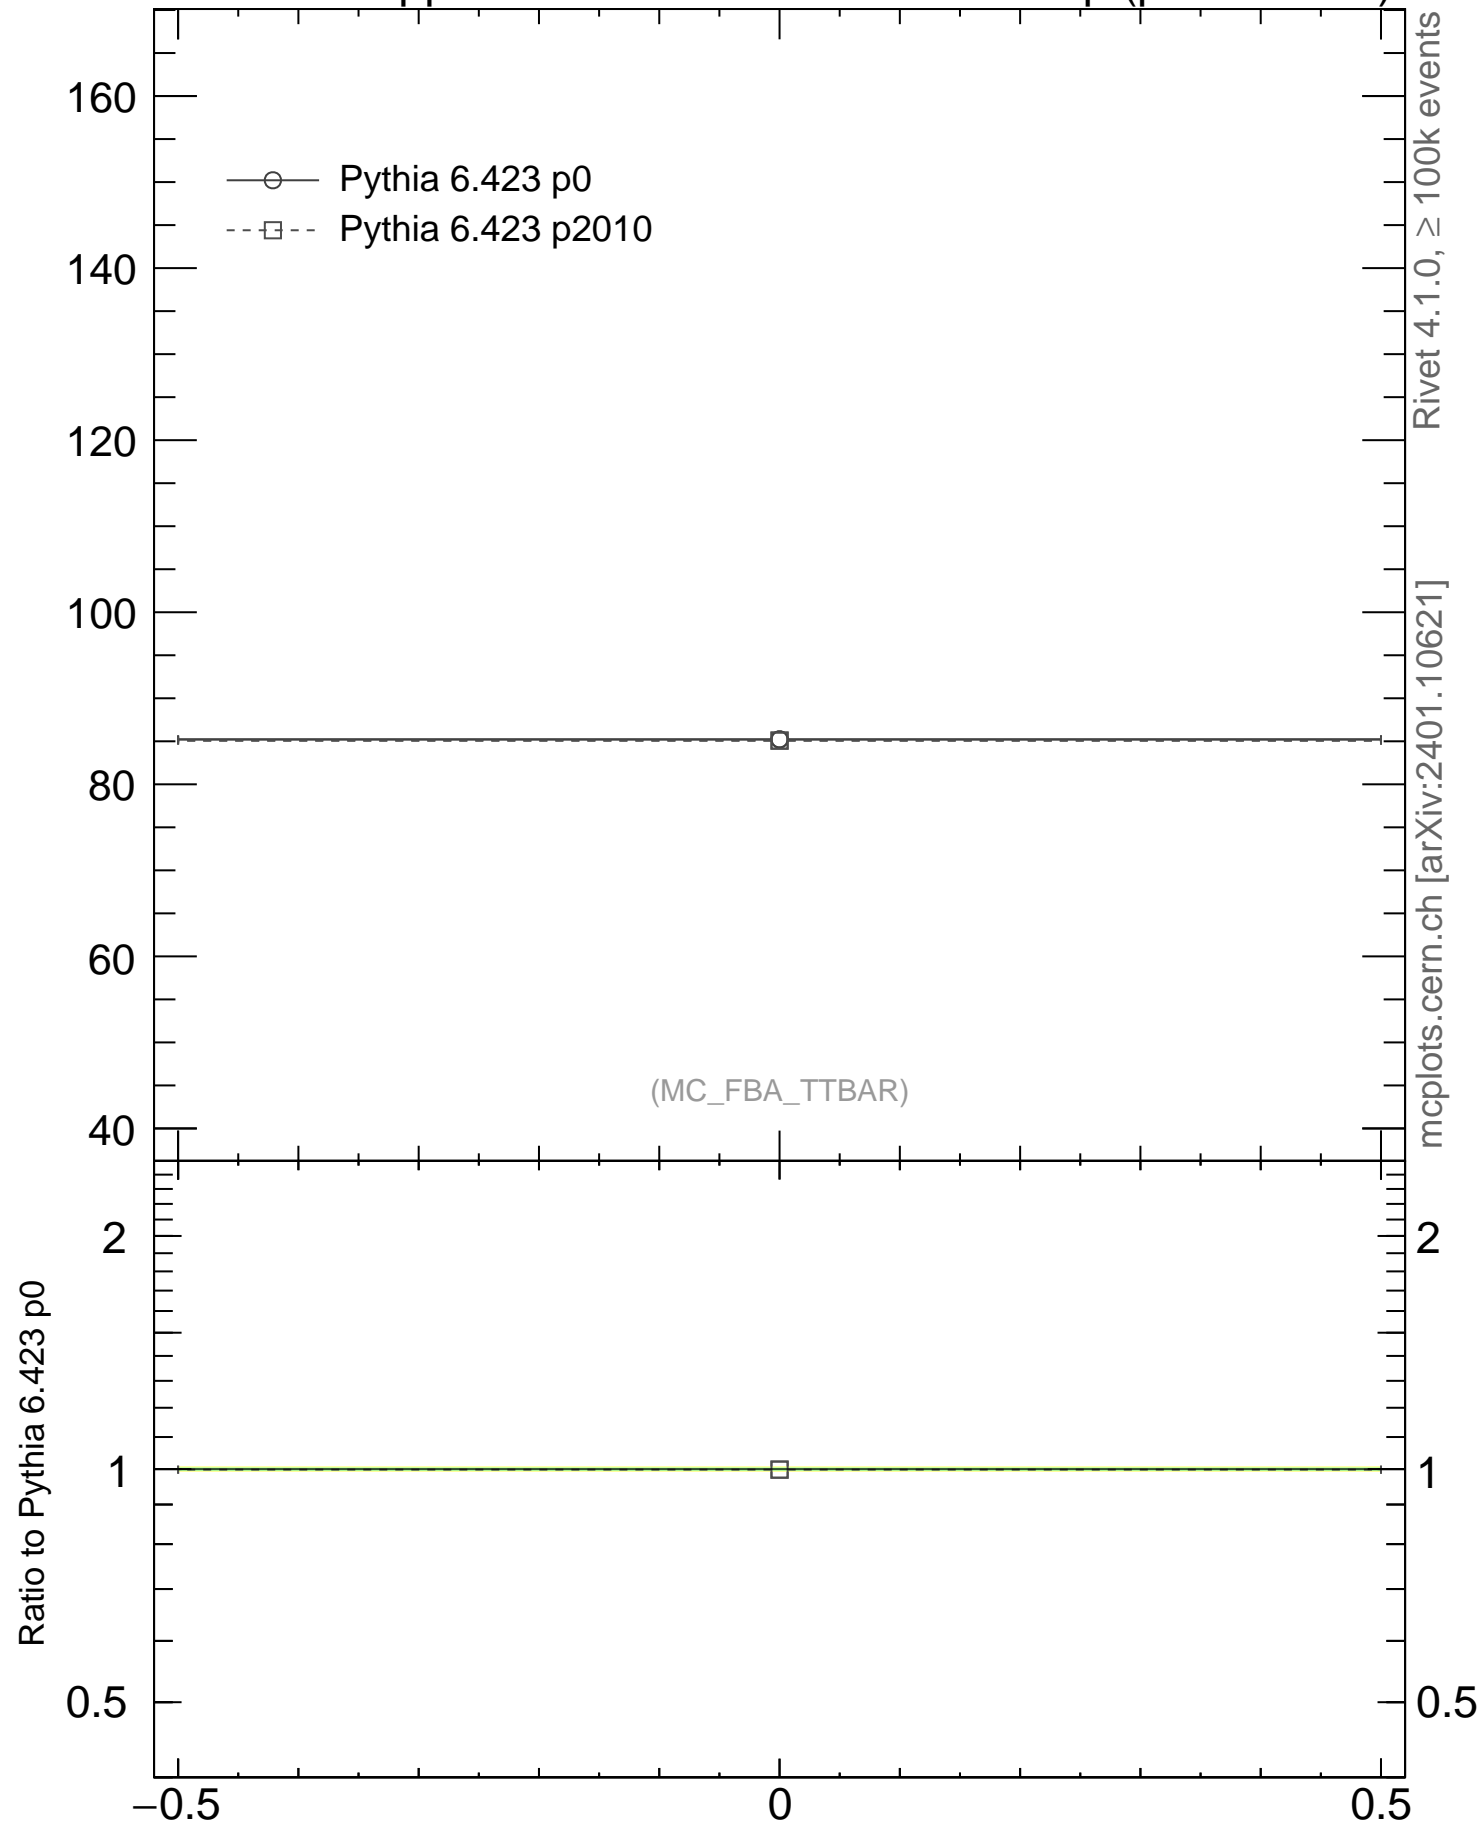

7000 GeV pp

Top (parton level)

mcplots.cern.ch [arXiv:2401.10621]