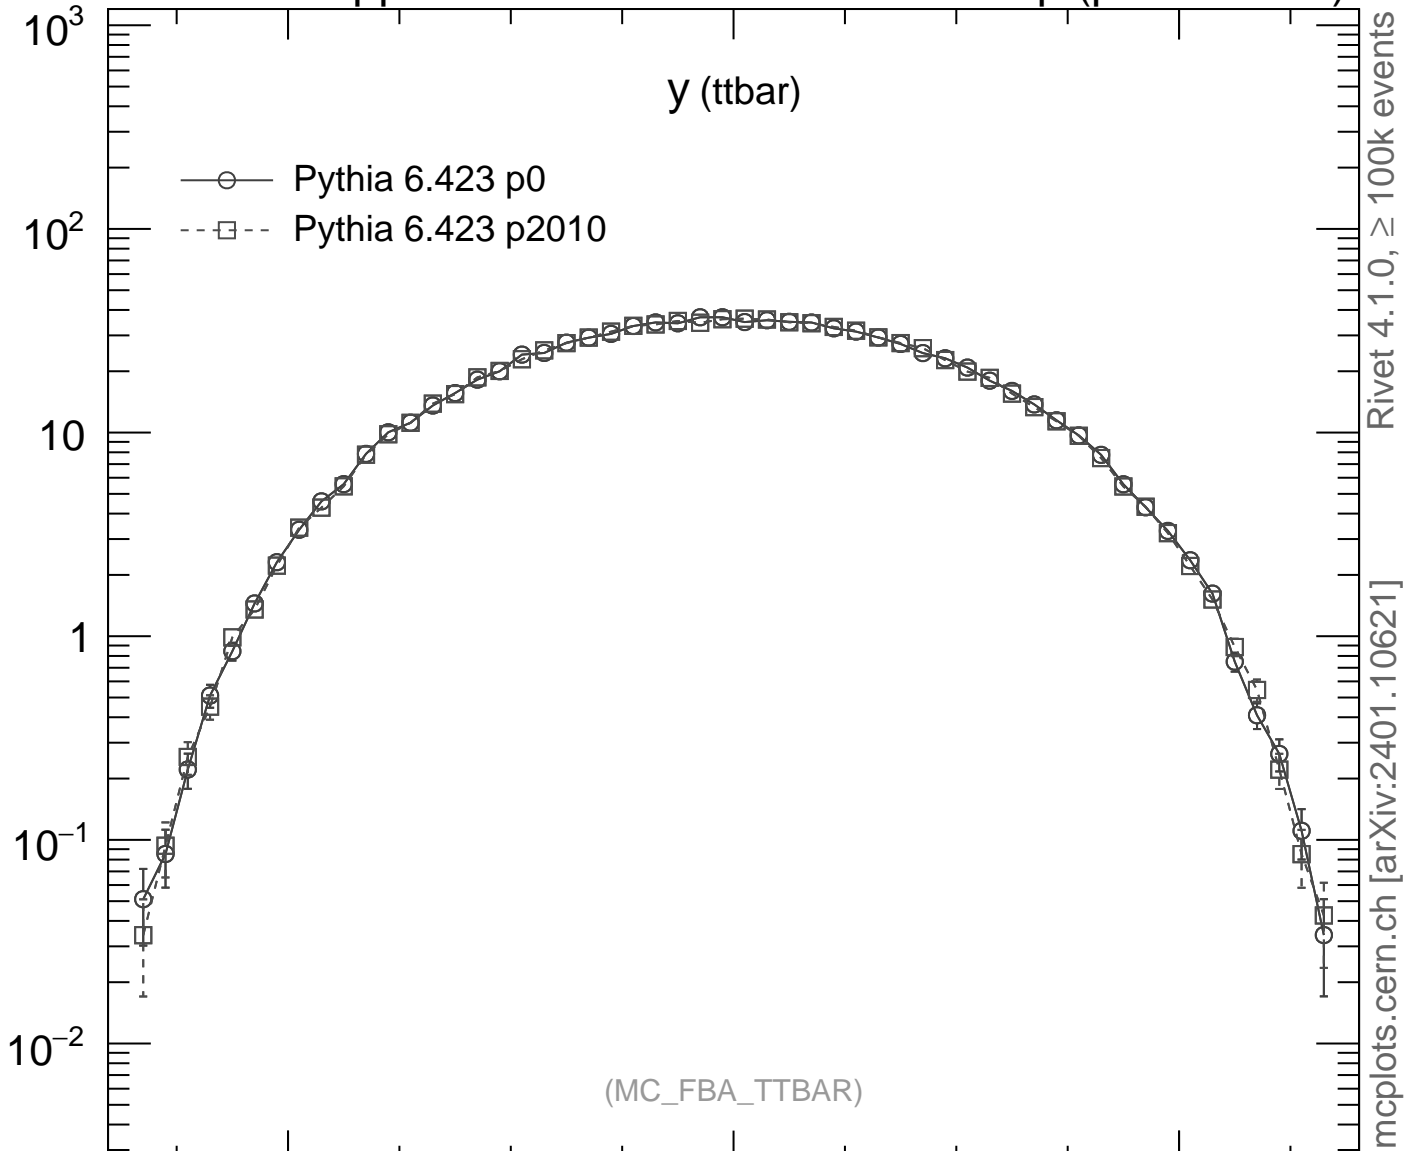

7000 GeV pp

Top (parton level)

$y$  (ttbar)

- Pythia 6.423 p0
- Pythia 6.423 p2010

Rivet 4.1.0, ≥ 100k events  
mcplots.cern.ch [arXiv:2401.10621]

Ratio to Pythia 6.423 p0