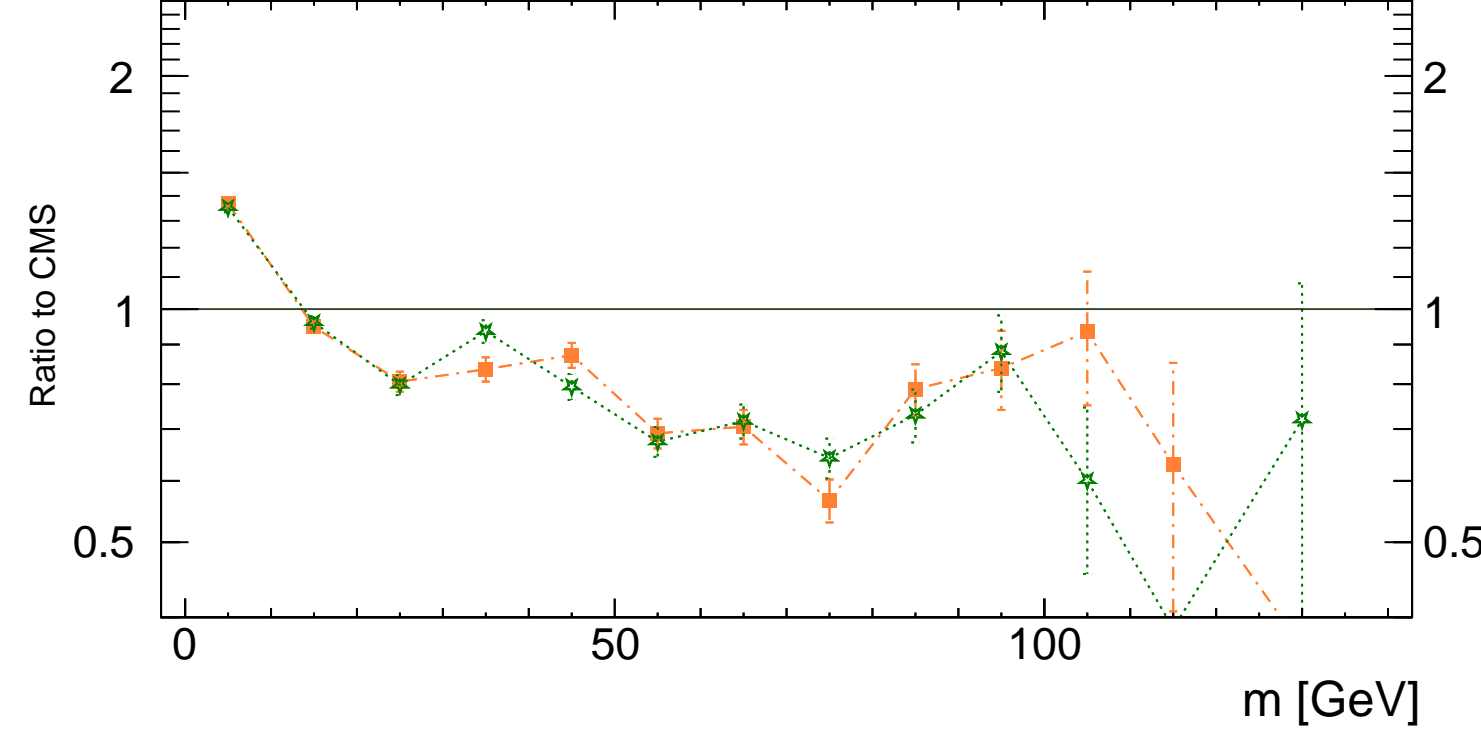

Pruned AK7 W+jets, $p_{T,j} = 220\text{--}300$ GeV

Rivet 4.1.0, $\geq 700k$ events
mcplots.cern.ch [arXiv:2401.10621]