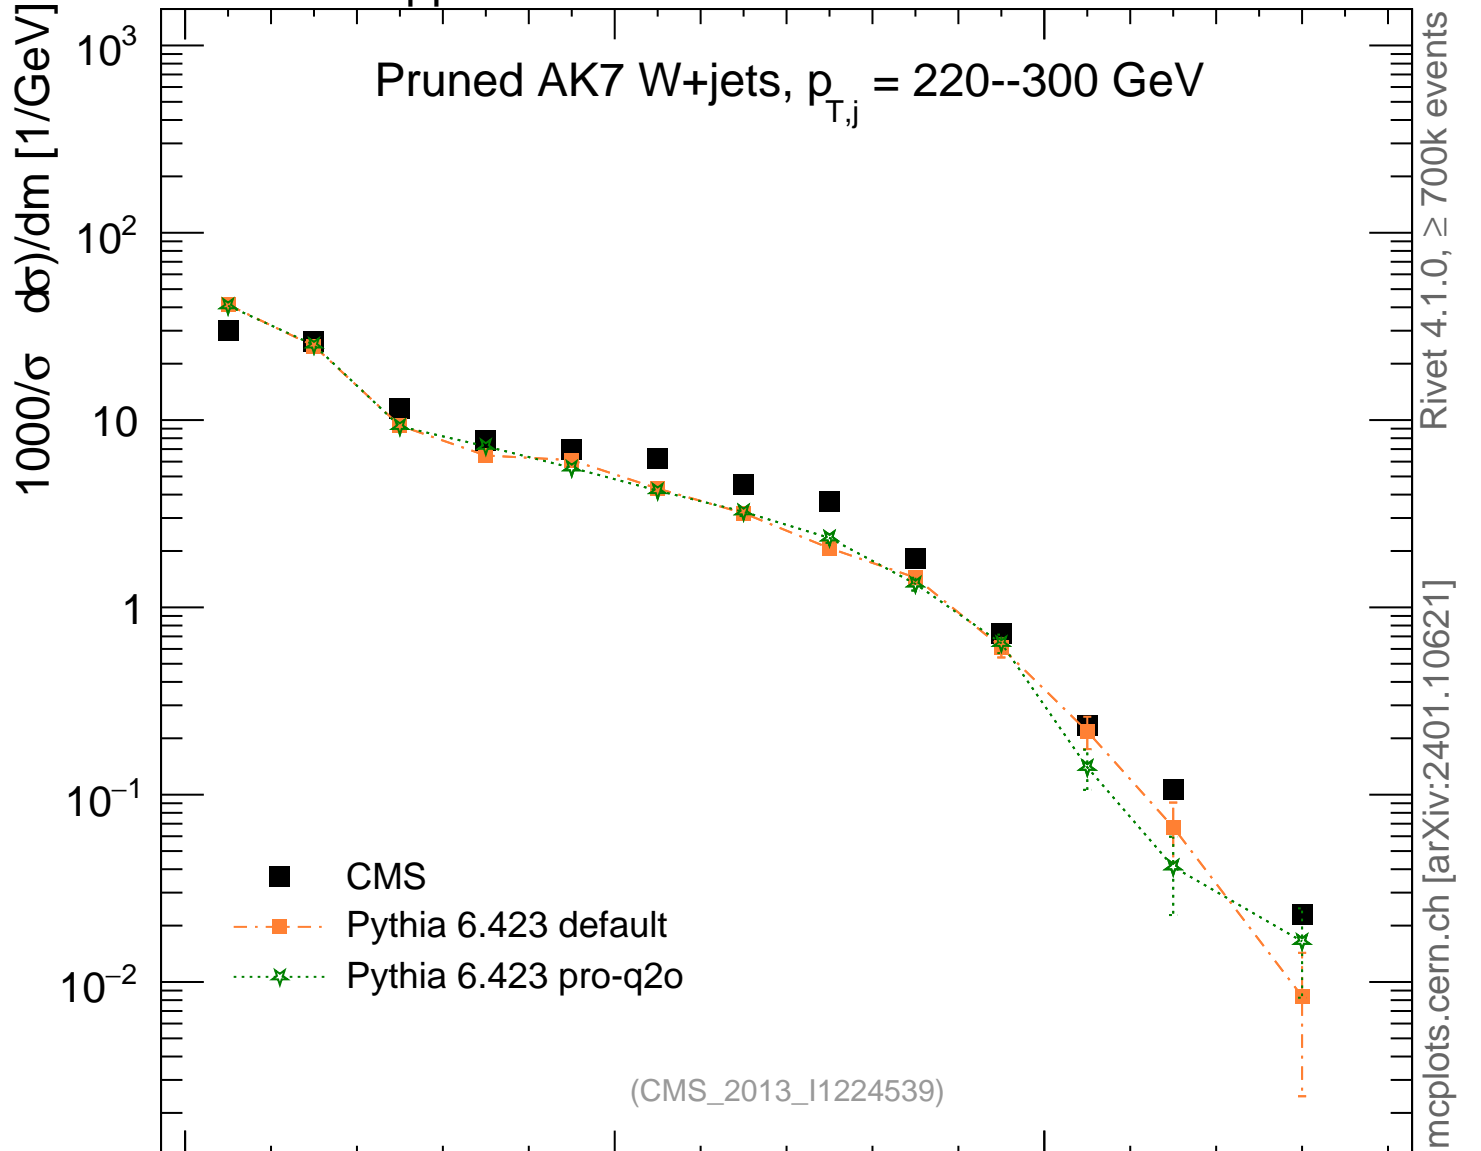

Pruned AK7 W+jets, $p_{T,j} = 220\text{--}300$ GeV

Rivet 4.1.0, $\geq 700k$ events
mcplots.cern.ch [arXiv:2401.10621]