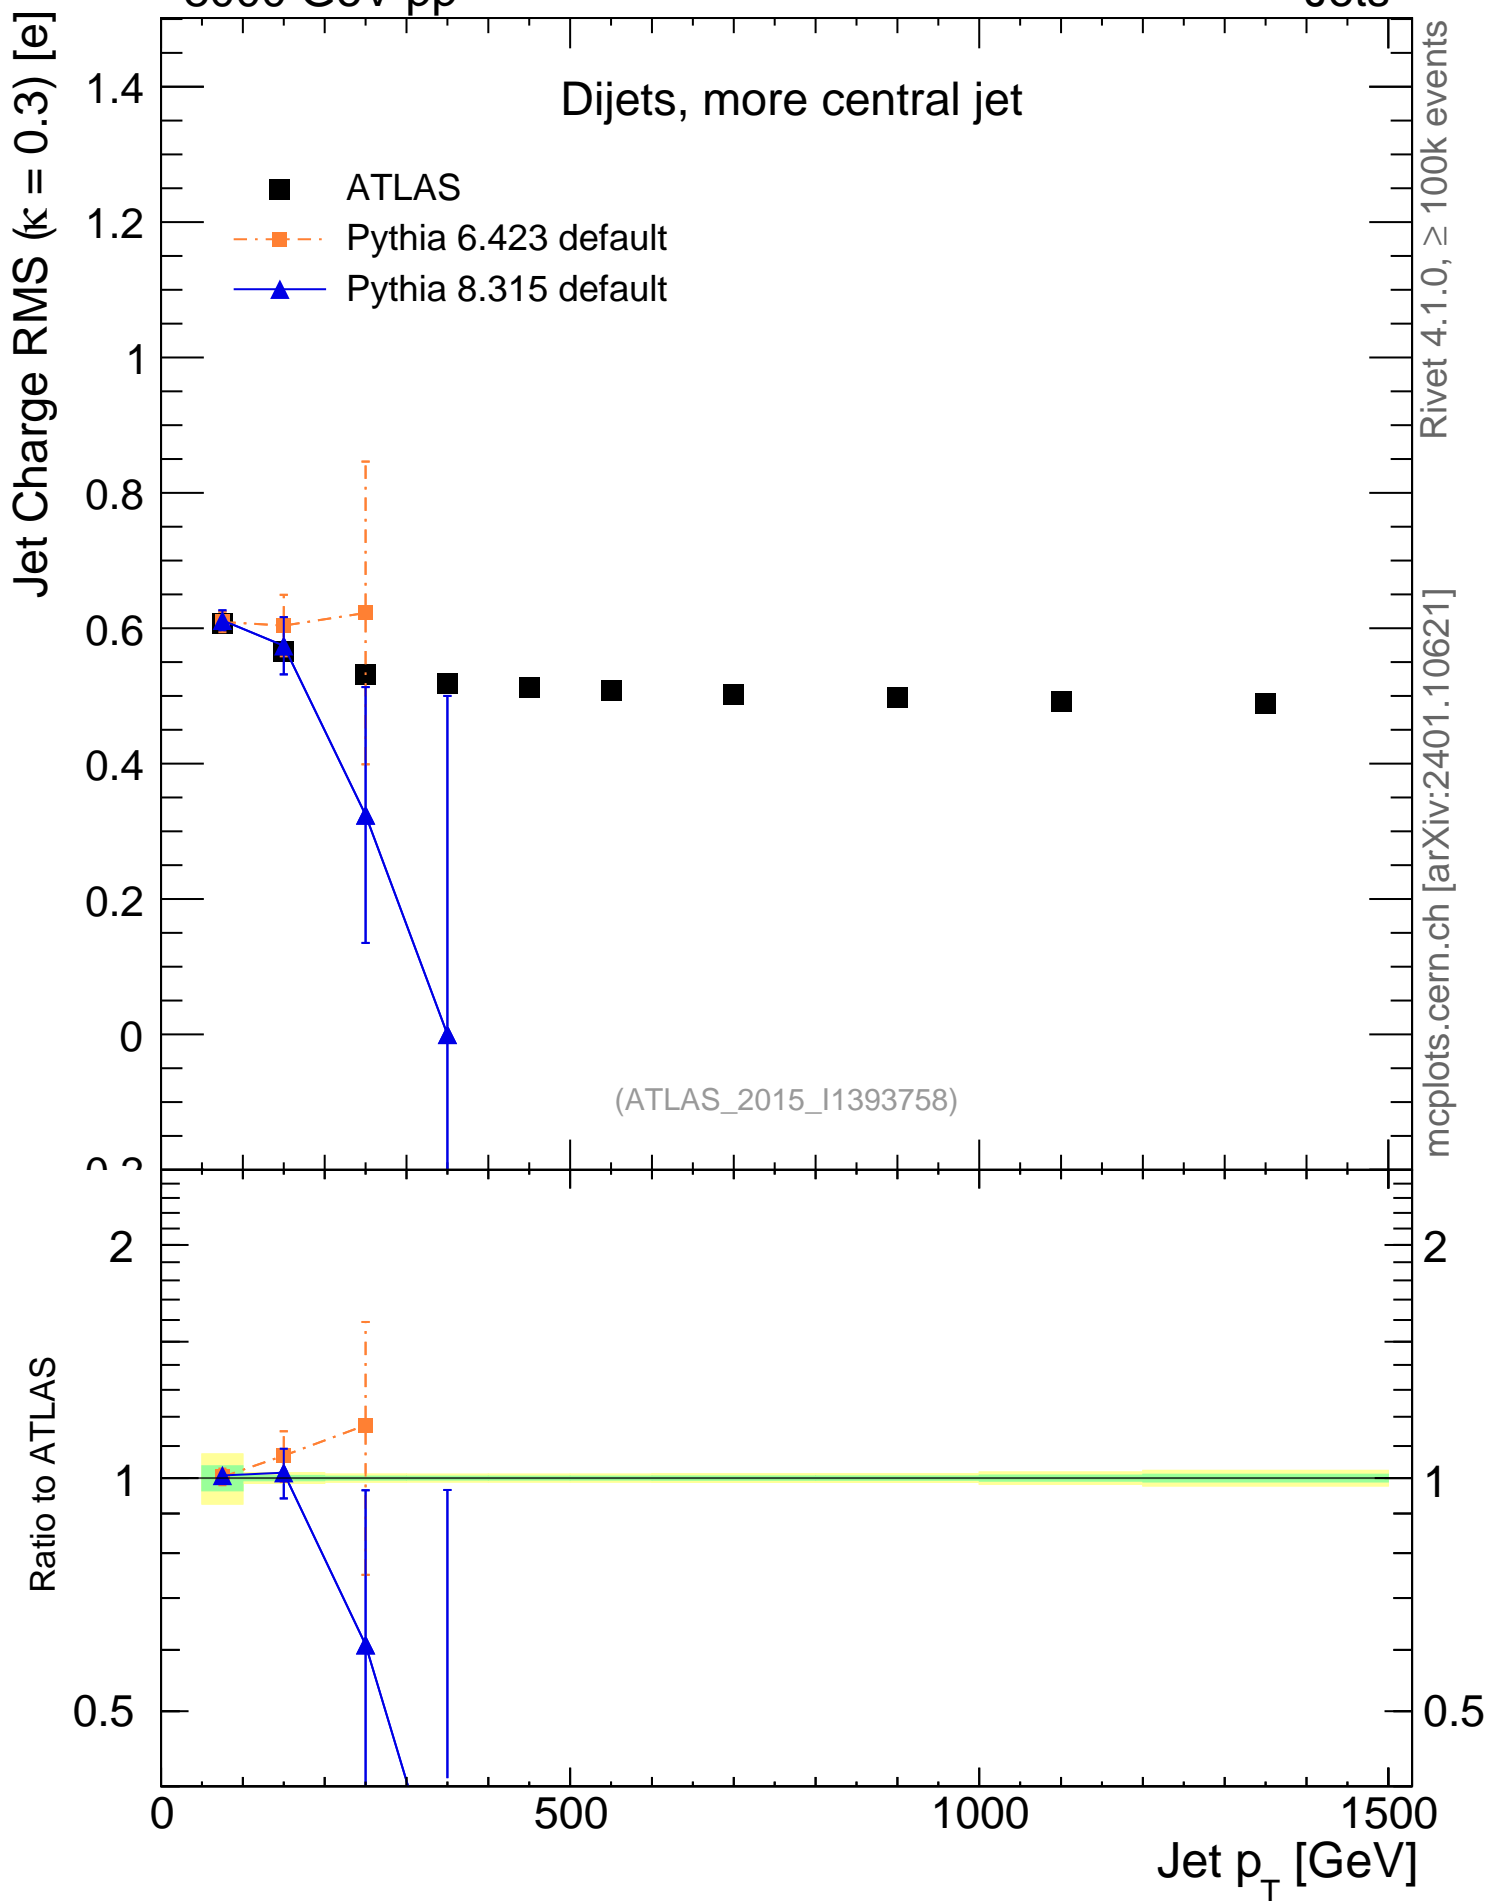

8000 GeV pp

Jets

Dijets, more central jet

(ATLAS_2015_I1393758)

mcplots.cern.ch [arXiv:2401.10621]

Rivet 4.1.0, $\geq 100k$ events