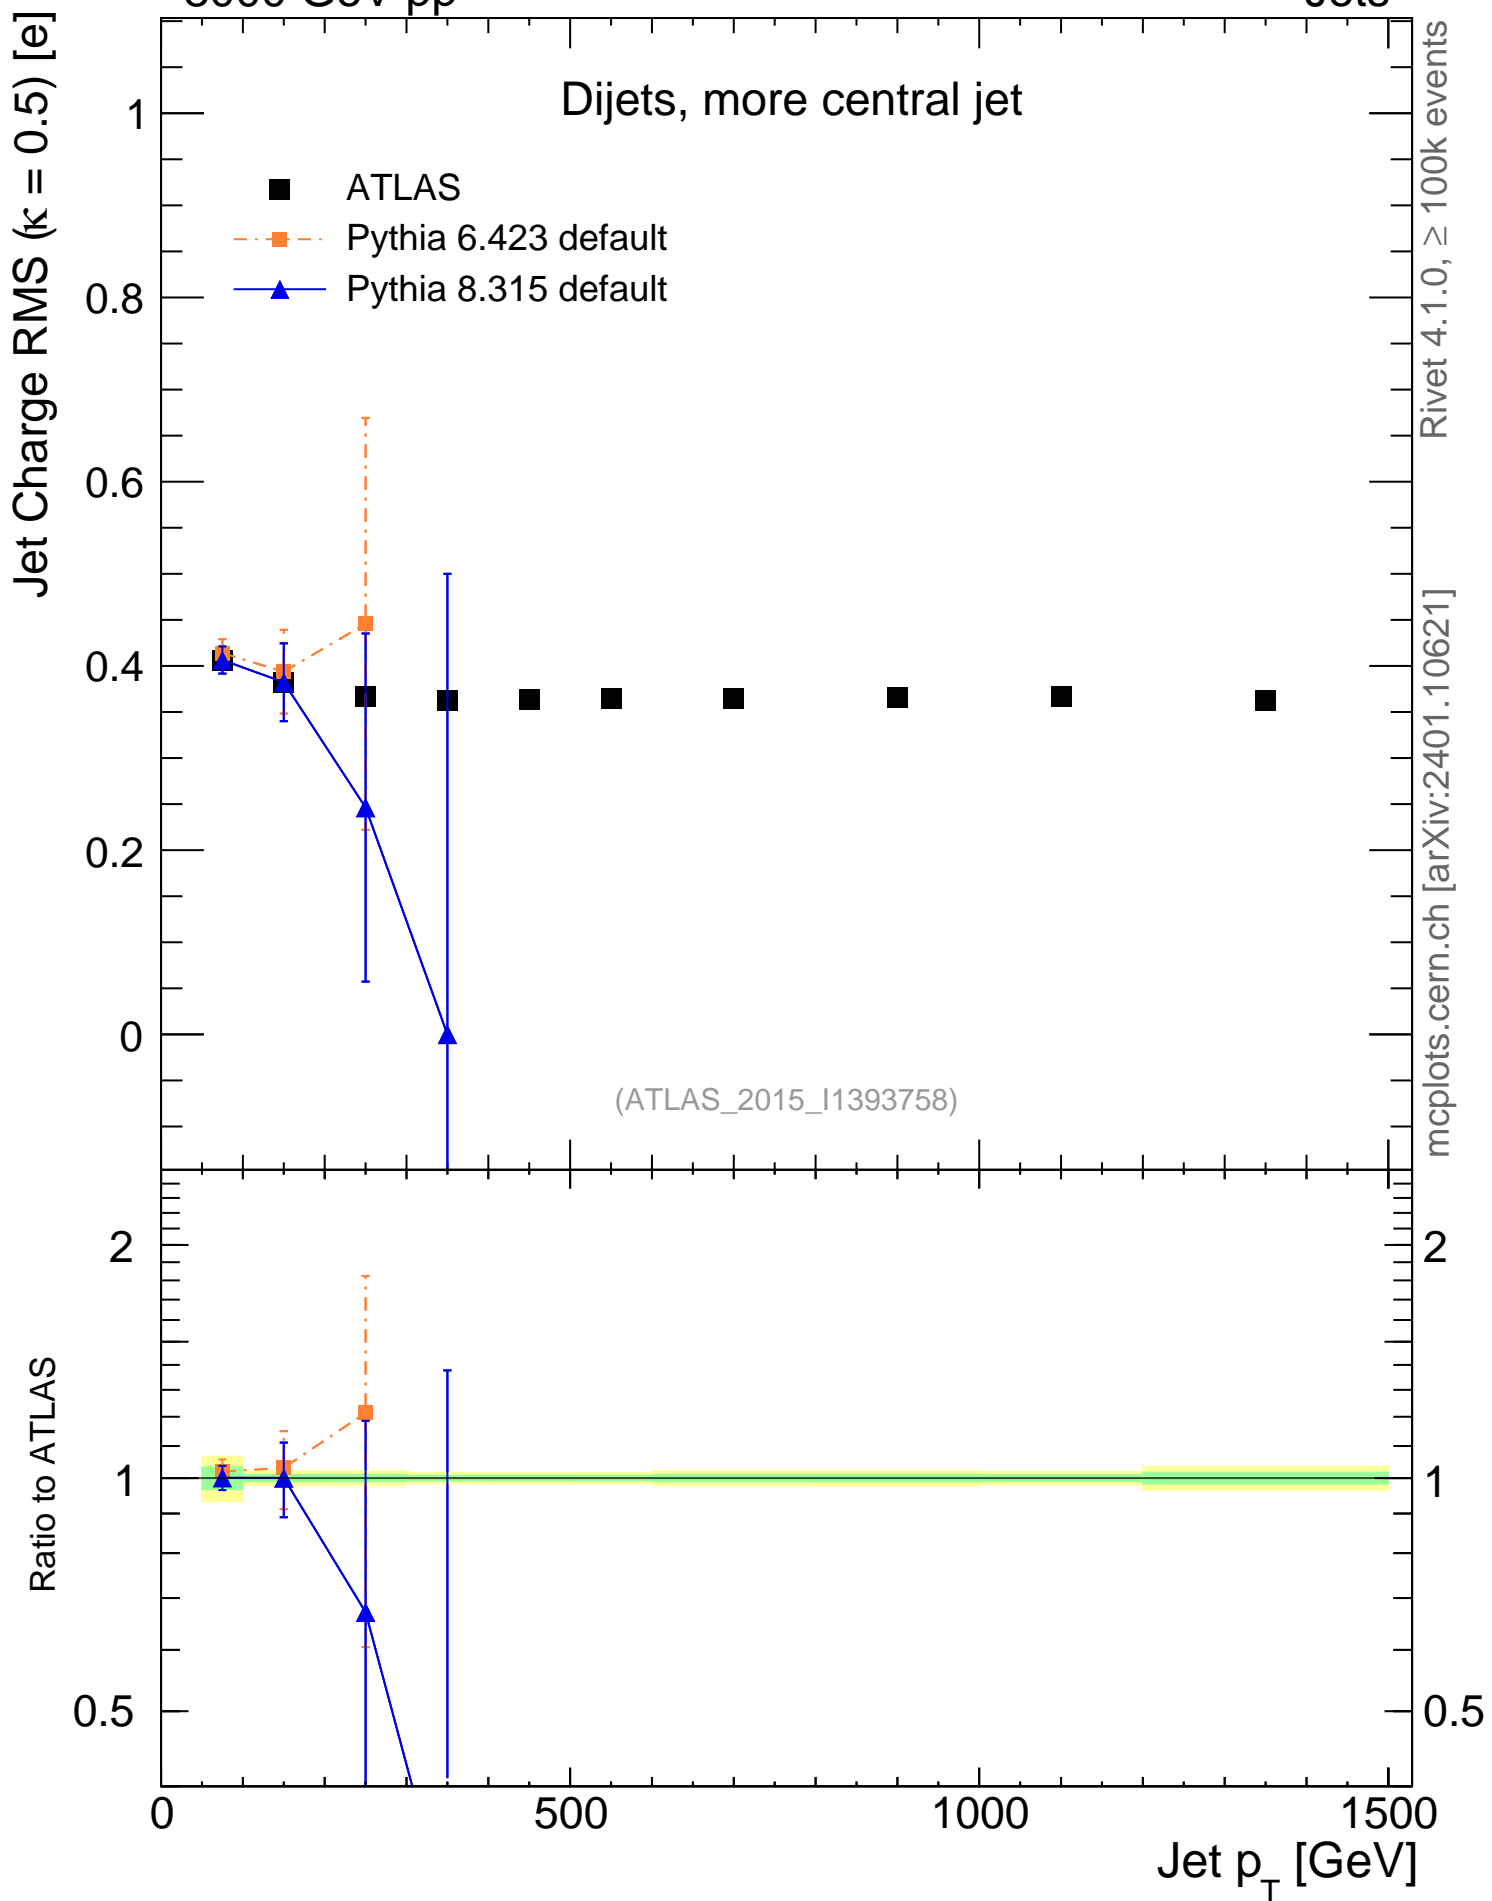

8000 GeV pp

Jets

Dijets, more central jet

mcplots.cern.ch [arXiv:2401.10621]

Rivet 4.1.0,  $\geq 100k$  events