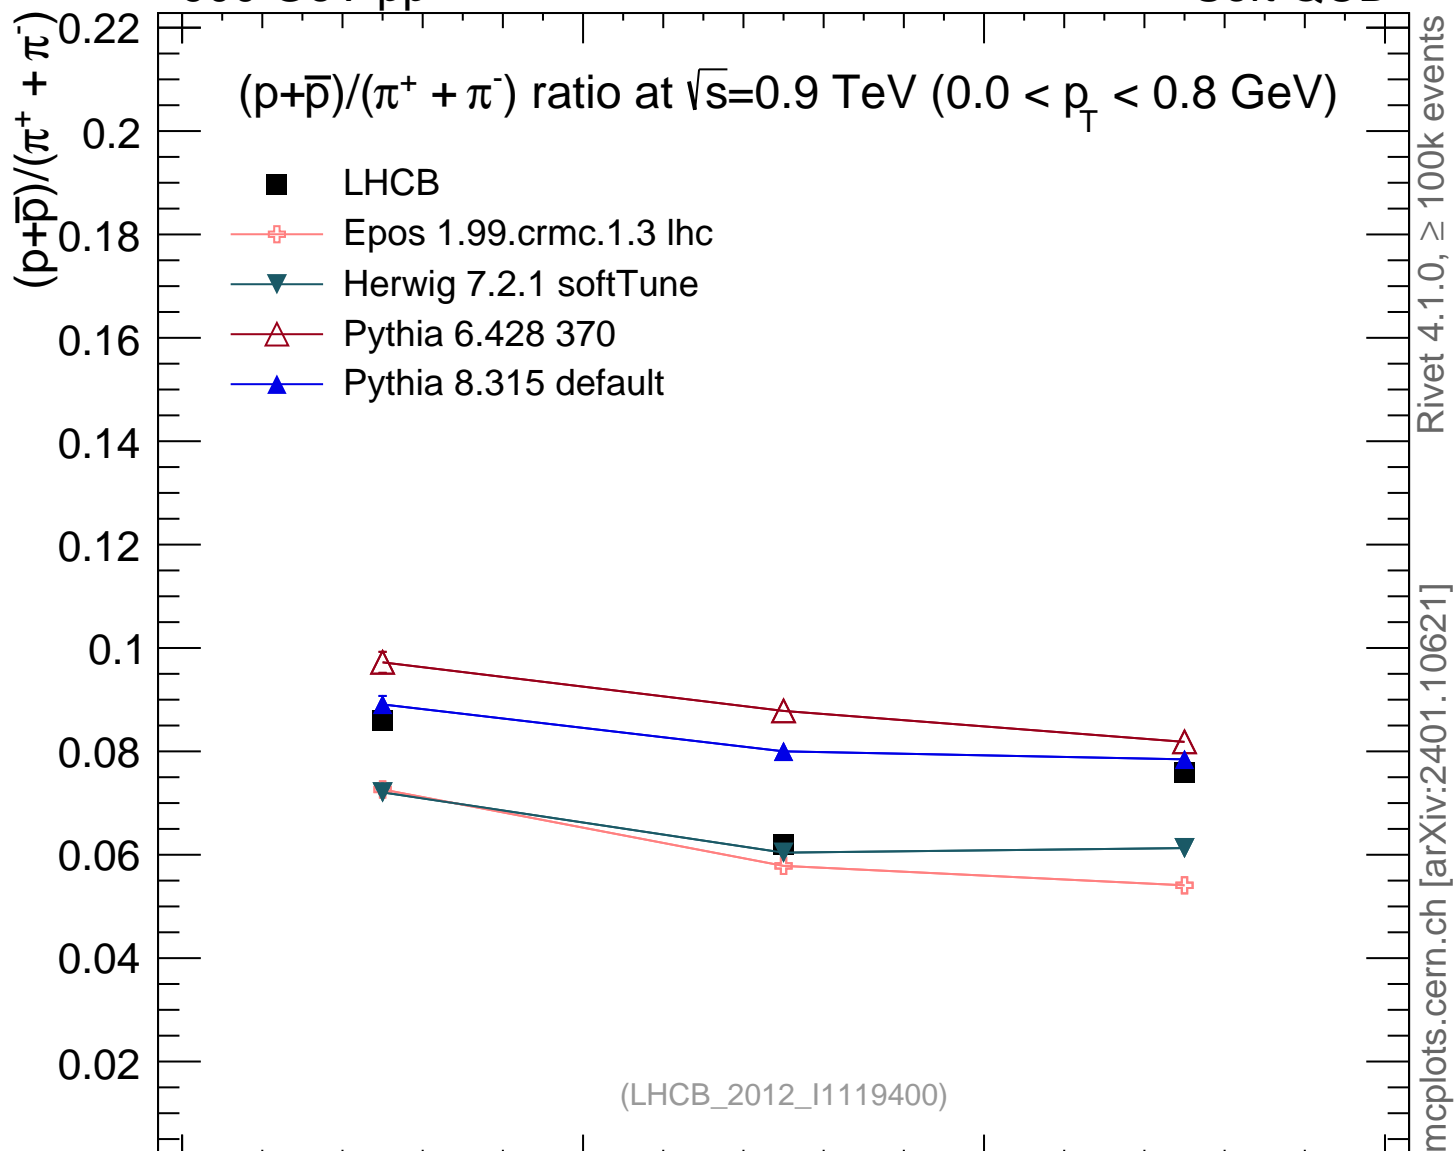

900 GeV pp

Soft QCD

Rivet 4.1.0, ≥ 100k events

mcplots.cern.ch [arXiv:2401.10621]