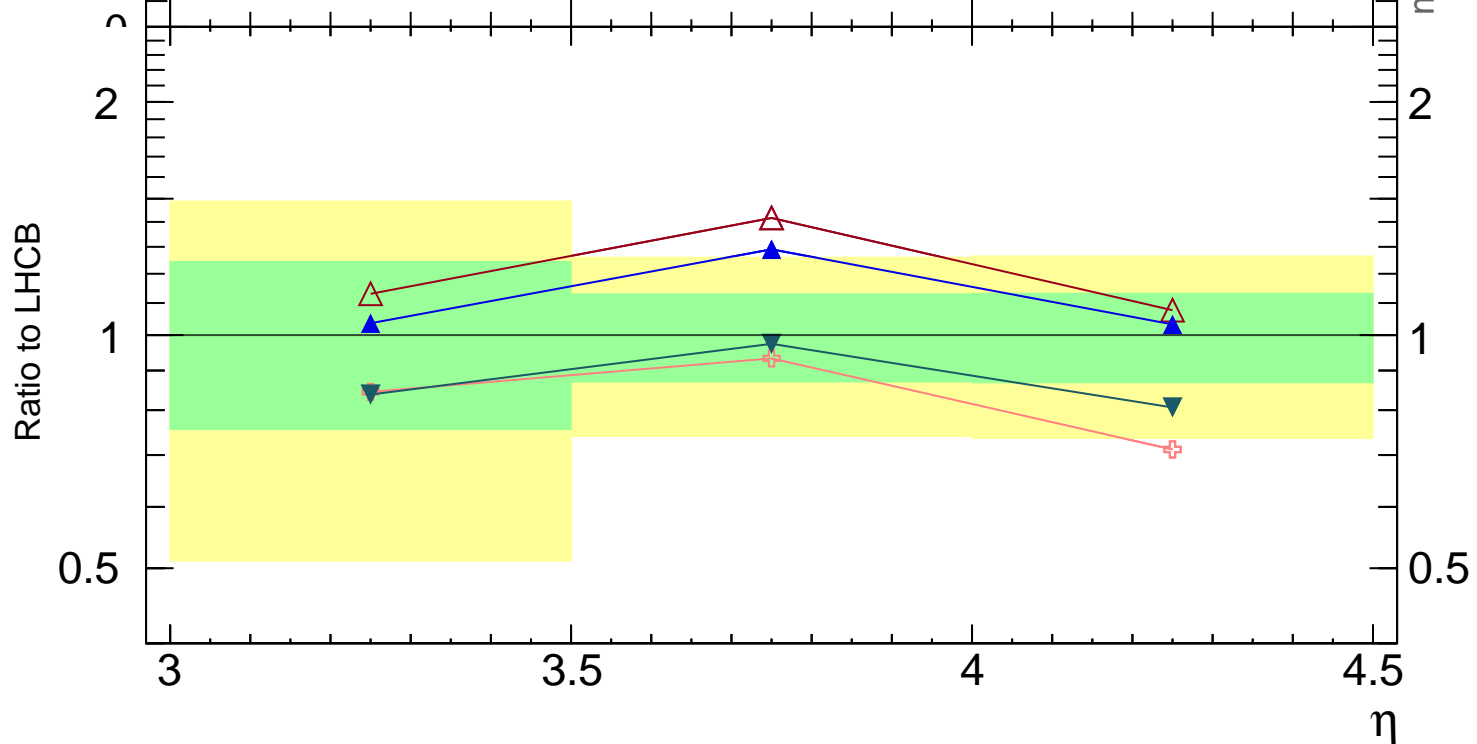

900 GeV pp

Soft QCD

Rivet 4.1.0, ≥ 100k events

mcplots.cern.ch [arXiv:2401.10621]