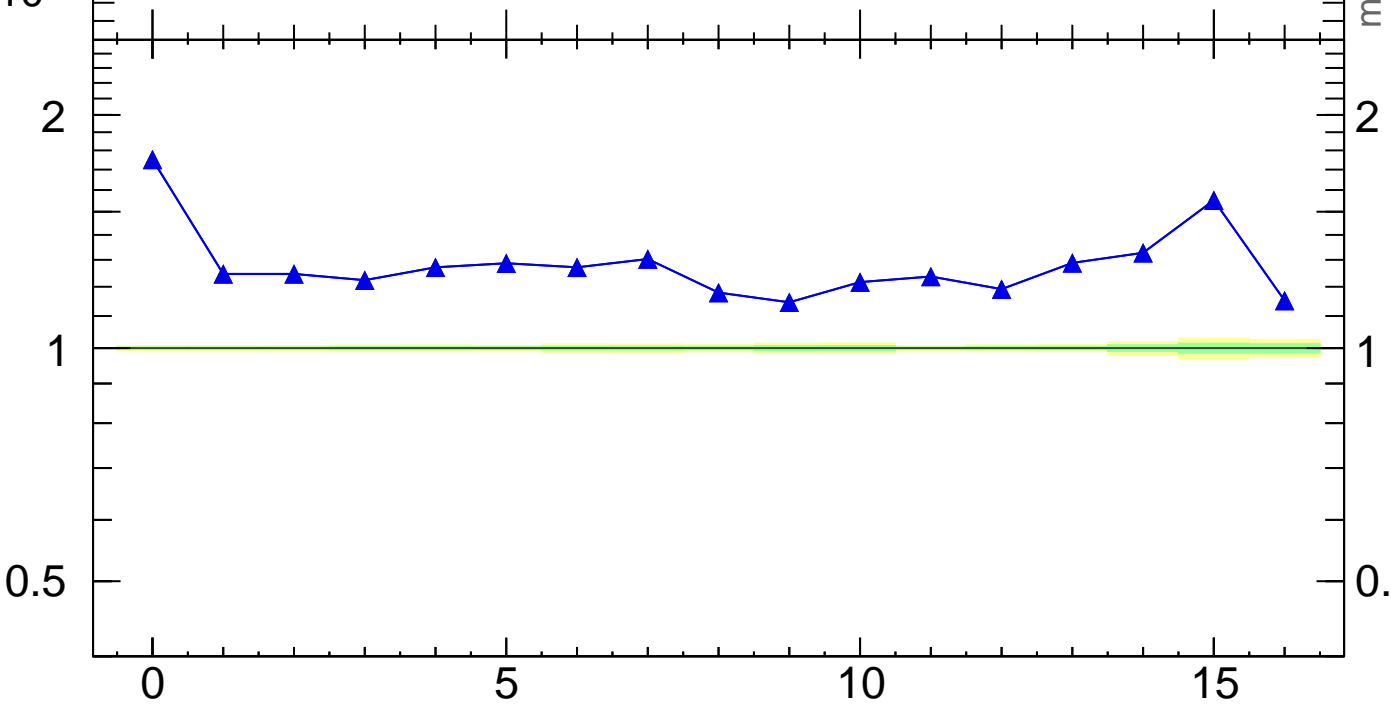

1960 GeV ppbar

Top (parton level)

Cross section (various cuts)

- Herwig 7.2.1 softTune
- Pythia 8.315 default

(MC_FBA_TTBAR)

Ratio to Herwig 7.2.1 softTune

Rivet 4.1.0, ≥ 100k events

mcplots.cern.ch [arXiv:2401.10621]