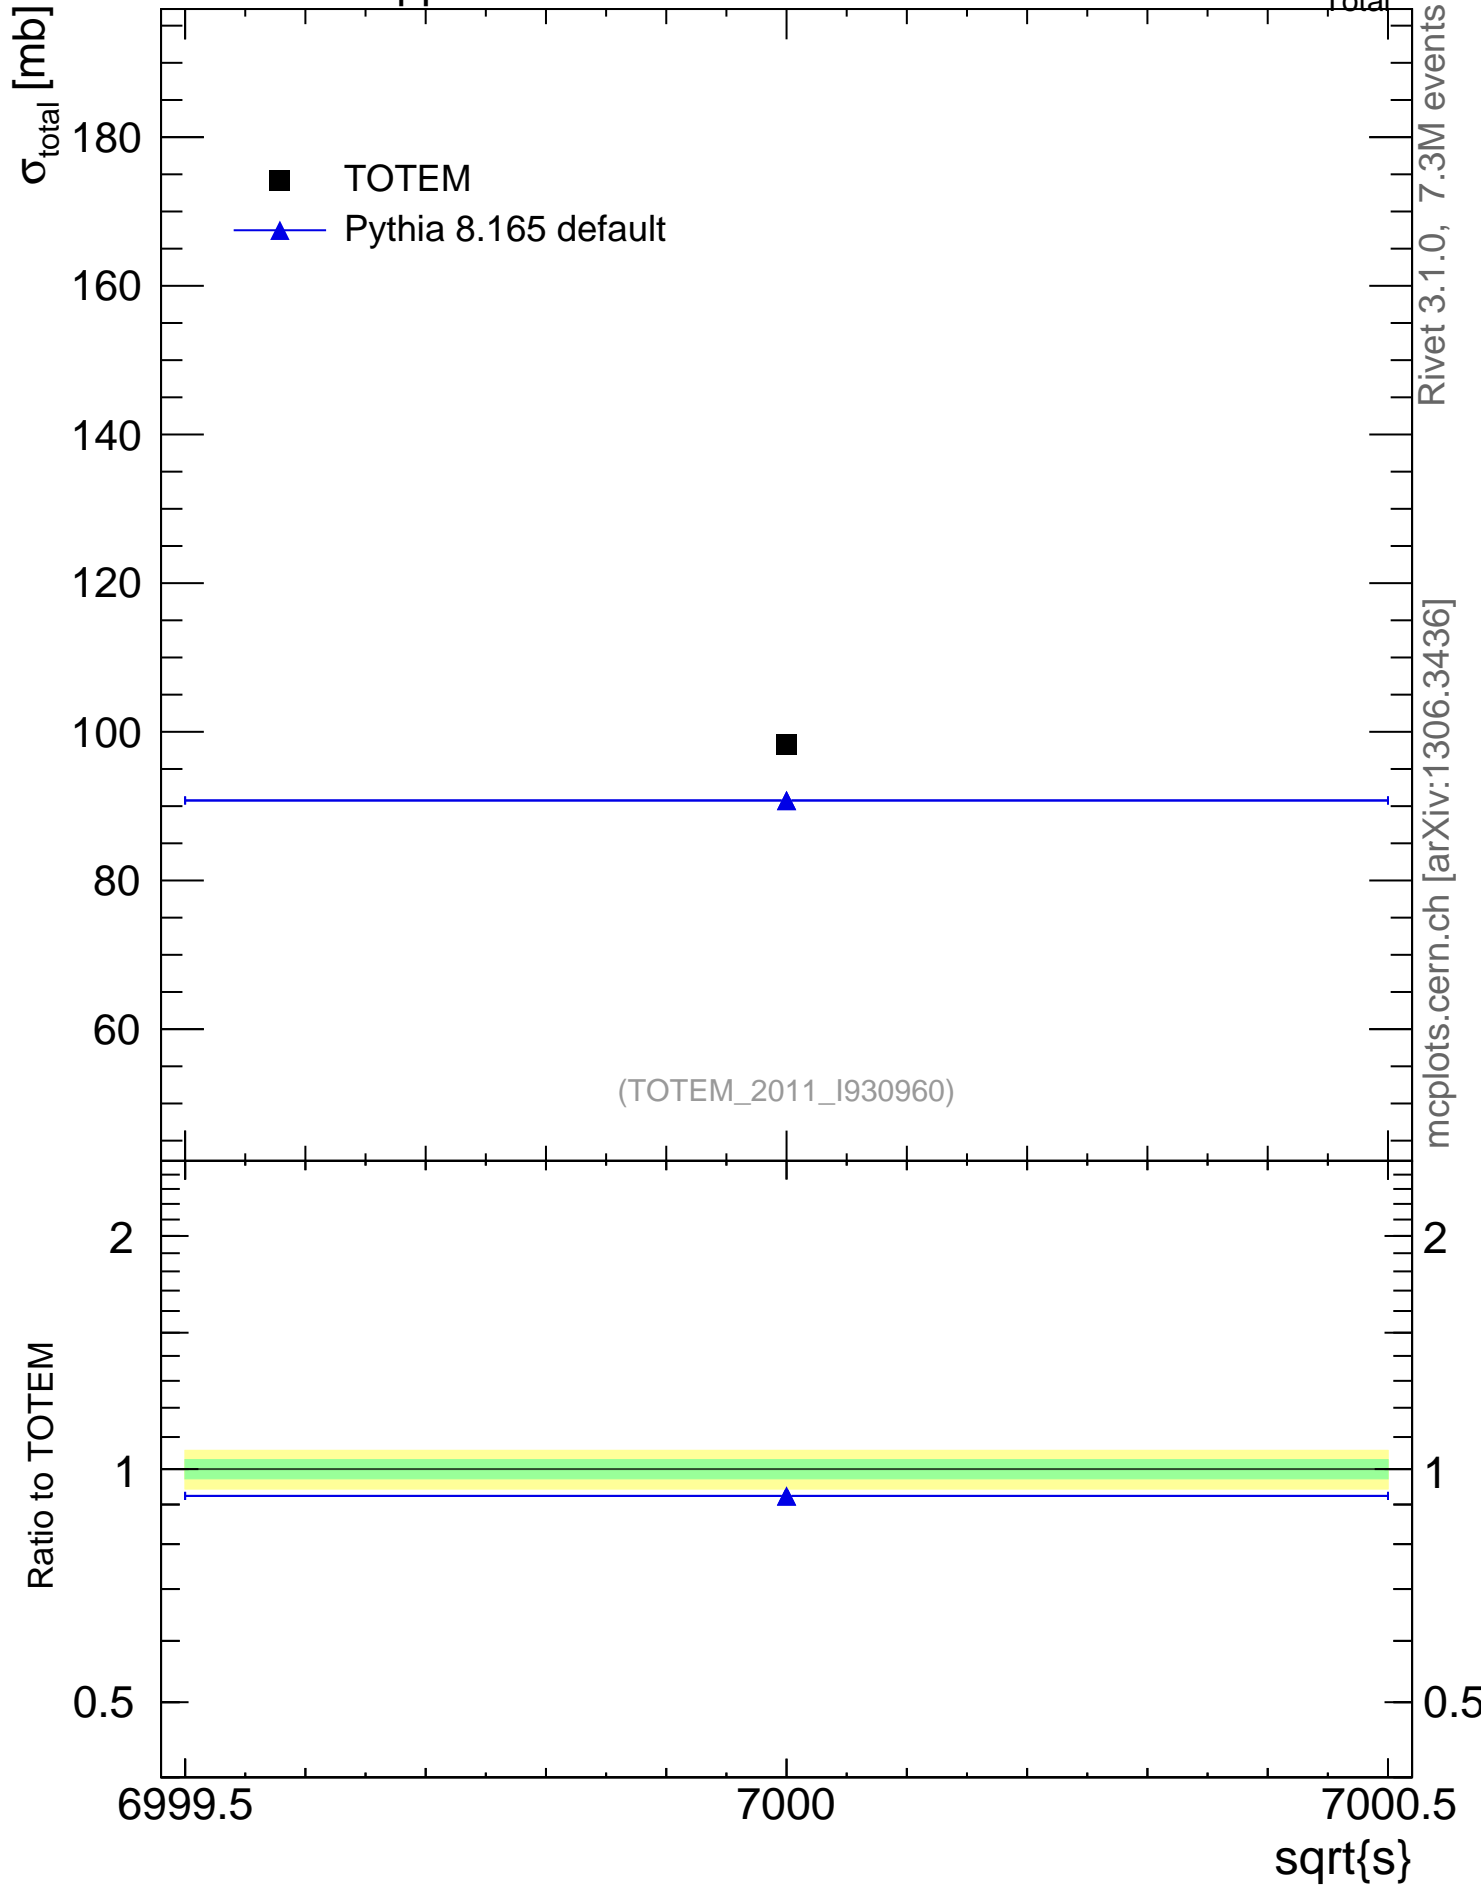

7000 GeV pp

$\sigma_{\text{Total}}$

Rivet 3.1.0, 7.3M events  
mcplots.cern.ch [arXiv:1306.3436]

(TOTEM\_2011\_I930960)