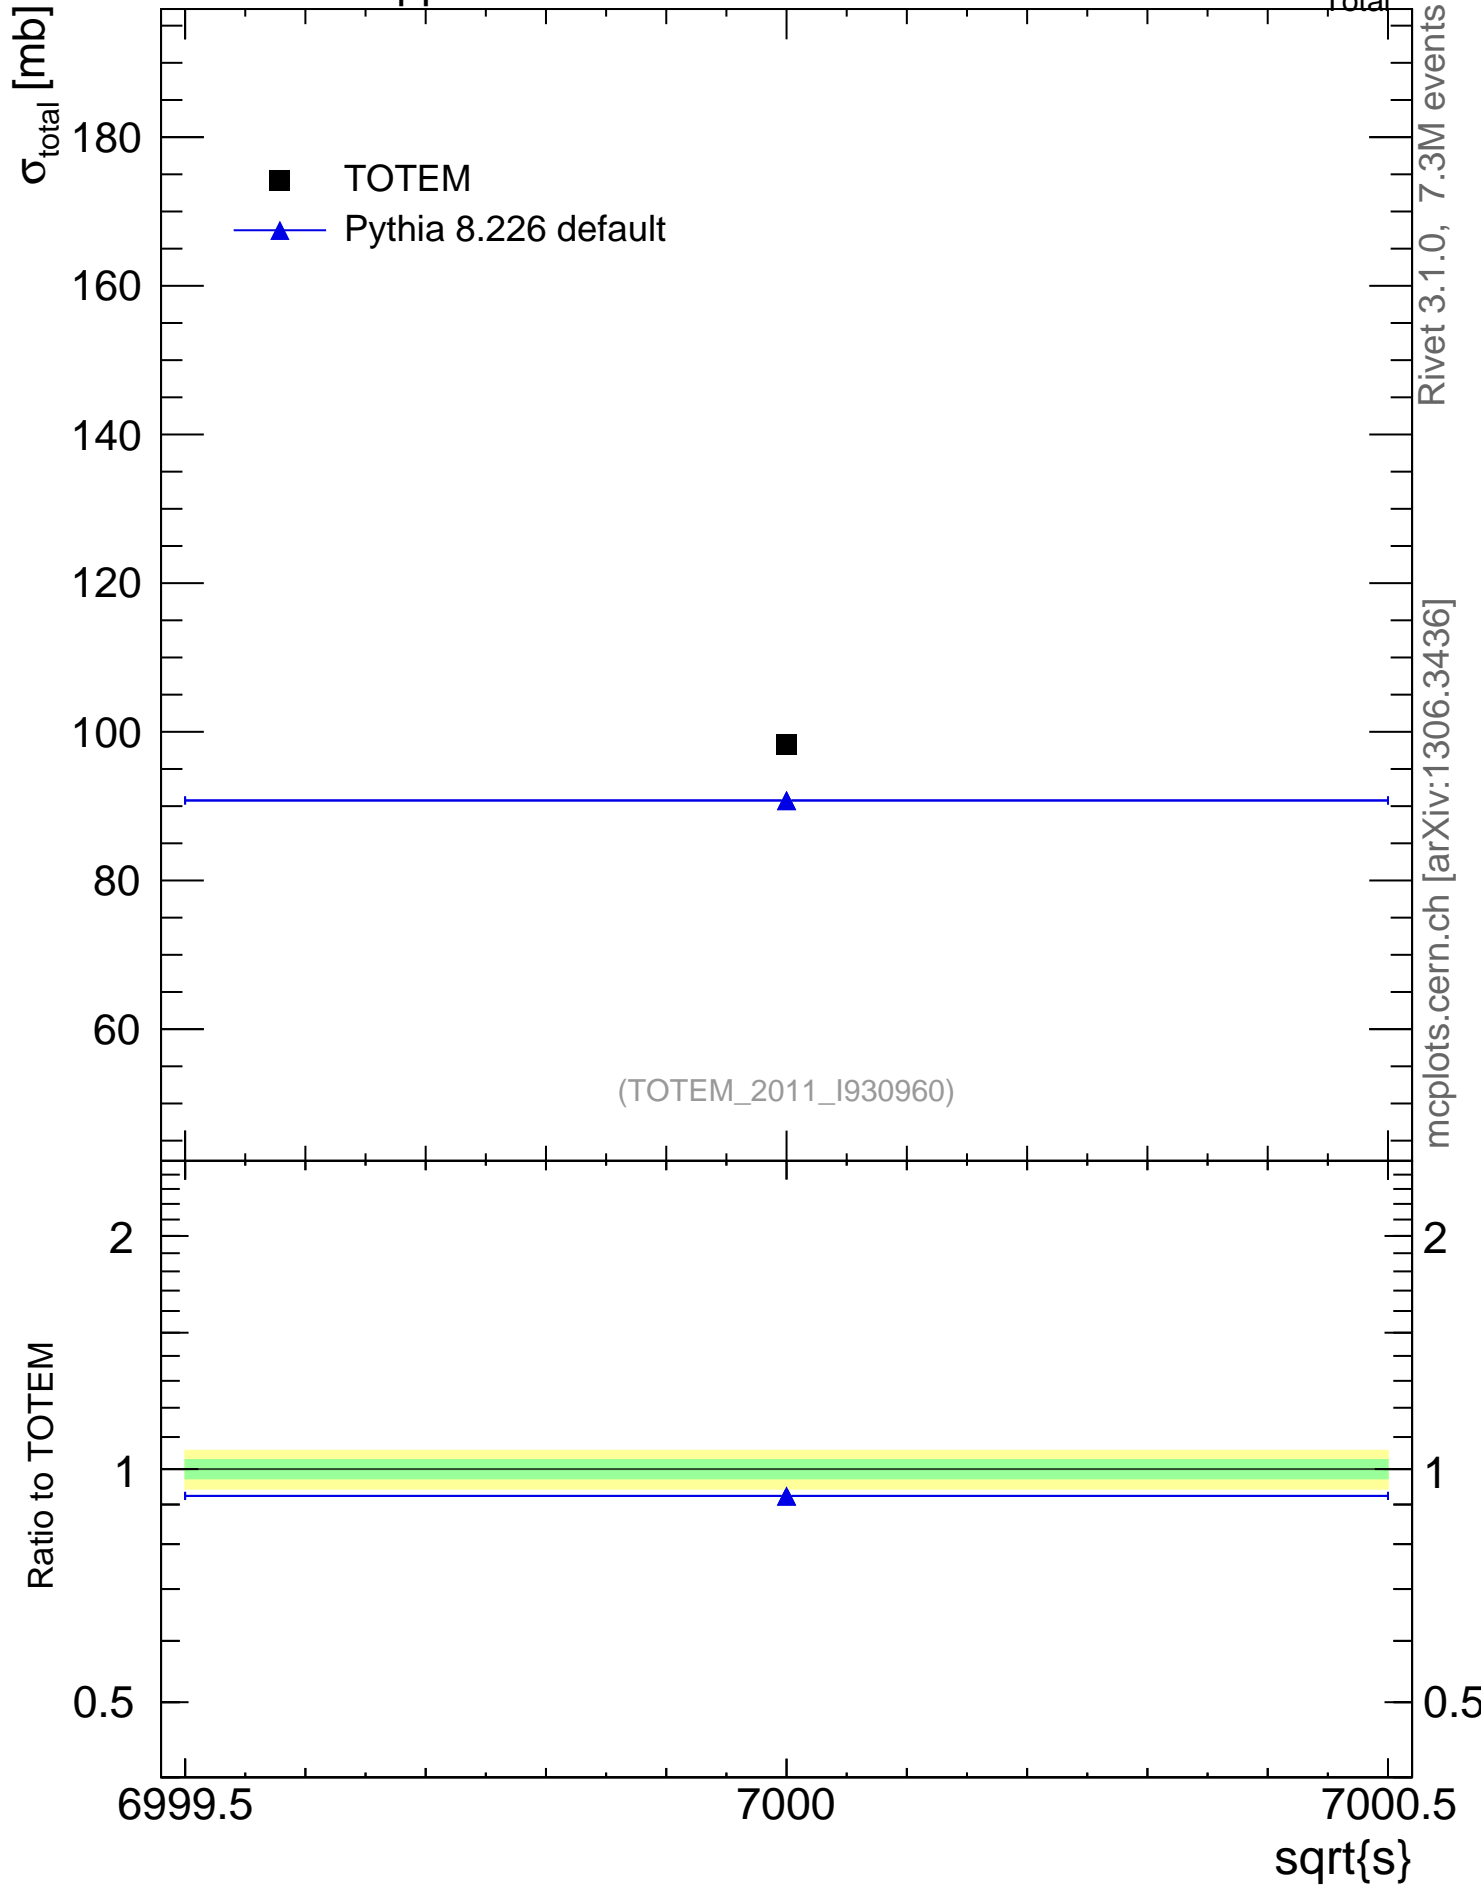

7000 GeV pp

$\sigma_{\text{Total}}$

Rivet 3.1.0, 7.3M events  
mcplots.cern.ch [arXiv:1306.3436]

(TOTEM\_2011\_I930960)