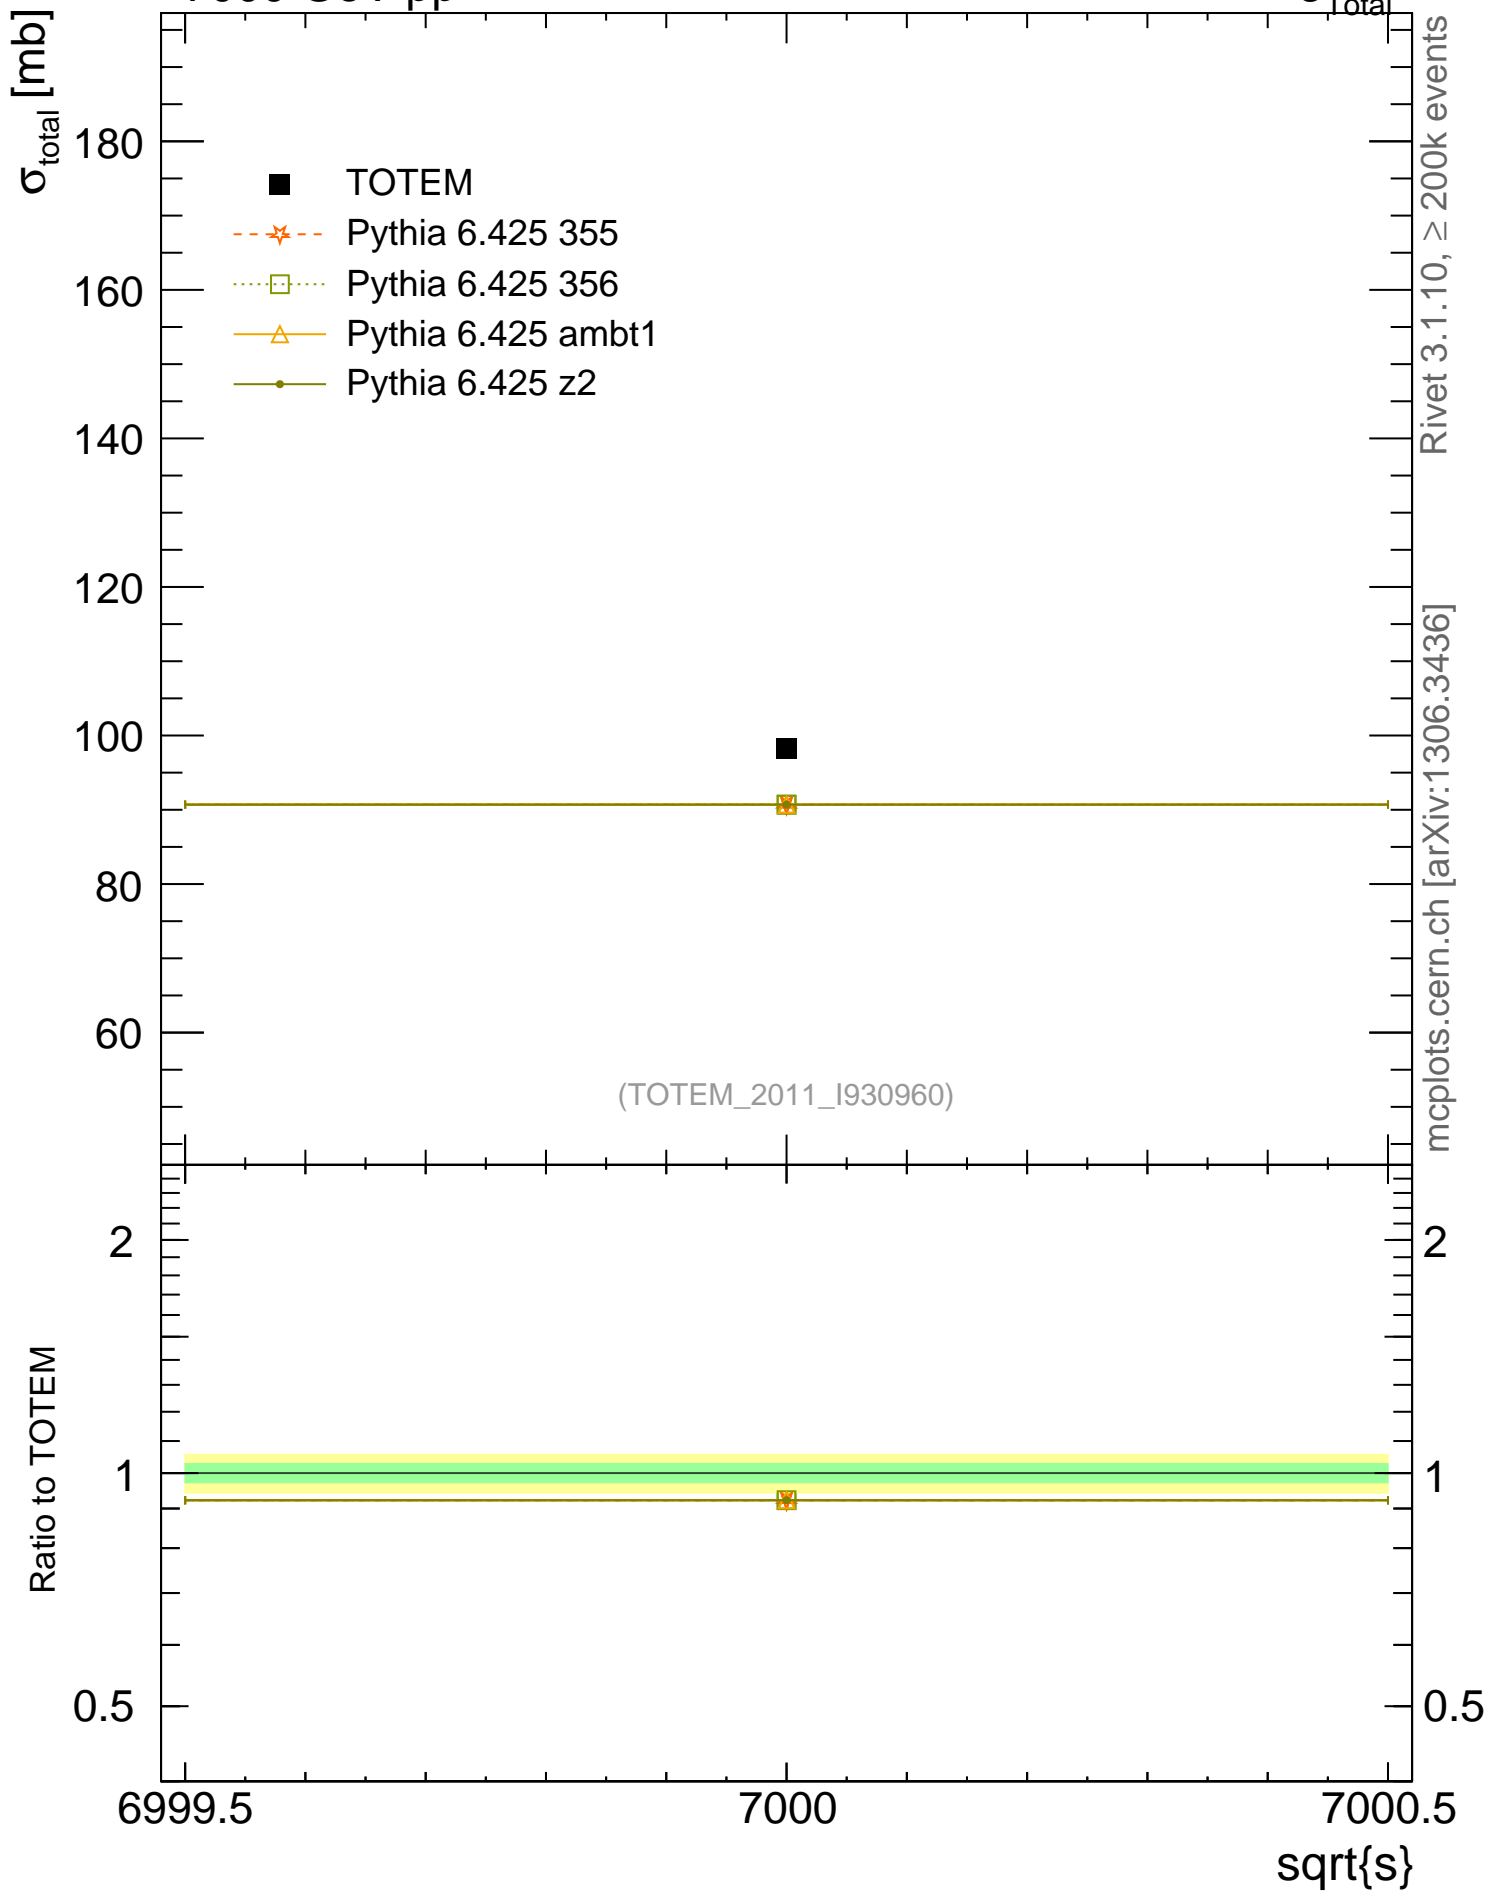

7000 GeV pp

$\sigma_{\text{Total}}$

Rivet 3.1.10,  $\geq 200k$  events  
mcplots.cern.ch [arXiv:1306.3436]